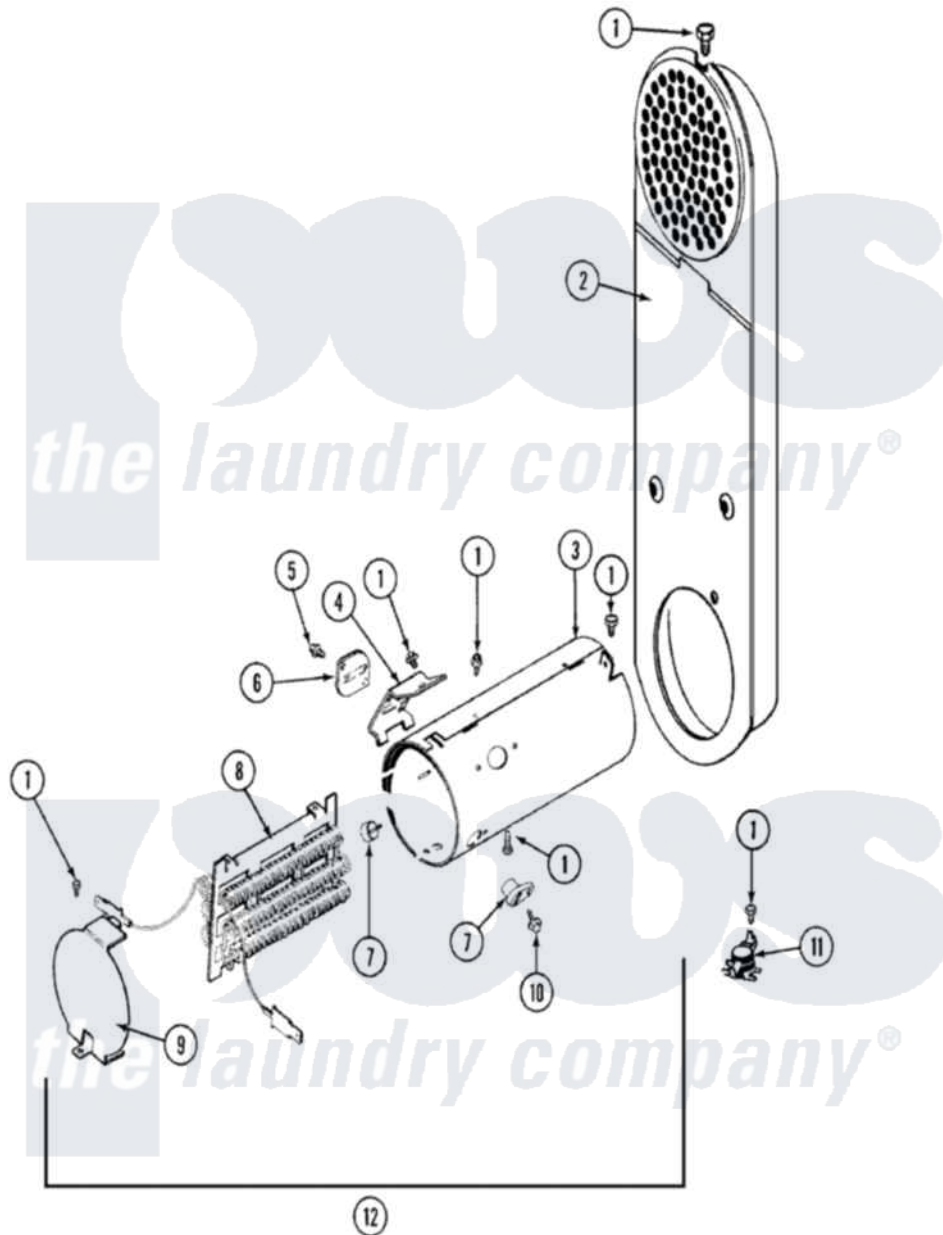

Maytag LSE7806ADE 08 - HEATER

Maytag [Residential Maytag LSE7806ADE Stacked Washer and Dryer Parts](#) Parts Diagram 08 - HEATER
 Click on the part number to view part

Item	Original Part Number	Replaced By	Status	Part Description
1	211294	90767		Screw, 8A X 3/8 HeX Washer Head Tapping
2	Y303362			Inlet Duct Assembly - DE
3	314995			Enclosure, Heater
4	315346			Bracket, Thermal Fuse
5	314848	W10116760		Screw
6	307473			Fuse, Thermal
7	314998			Insulator, Terminal
8	Y308256	308617		Heater Sub-Assembly
9	33002682			Screw, Coin Drop Mounting Brk.
"	33002682			Screw, Coin Drop Mounting Brk.
10	314554		Not Available	SCREW
11	303396			Thermostat, Hi-Limit
12	33001401			Heater Assembly
13	308591		Not Available	CONVERSION KIT(240V TO 208V)