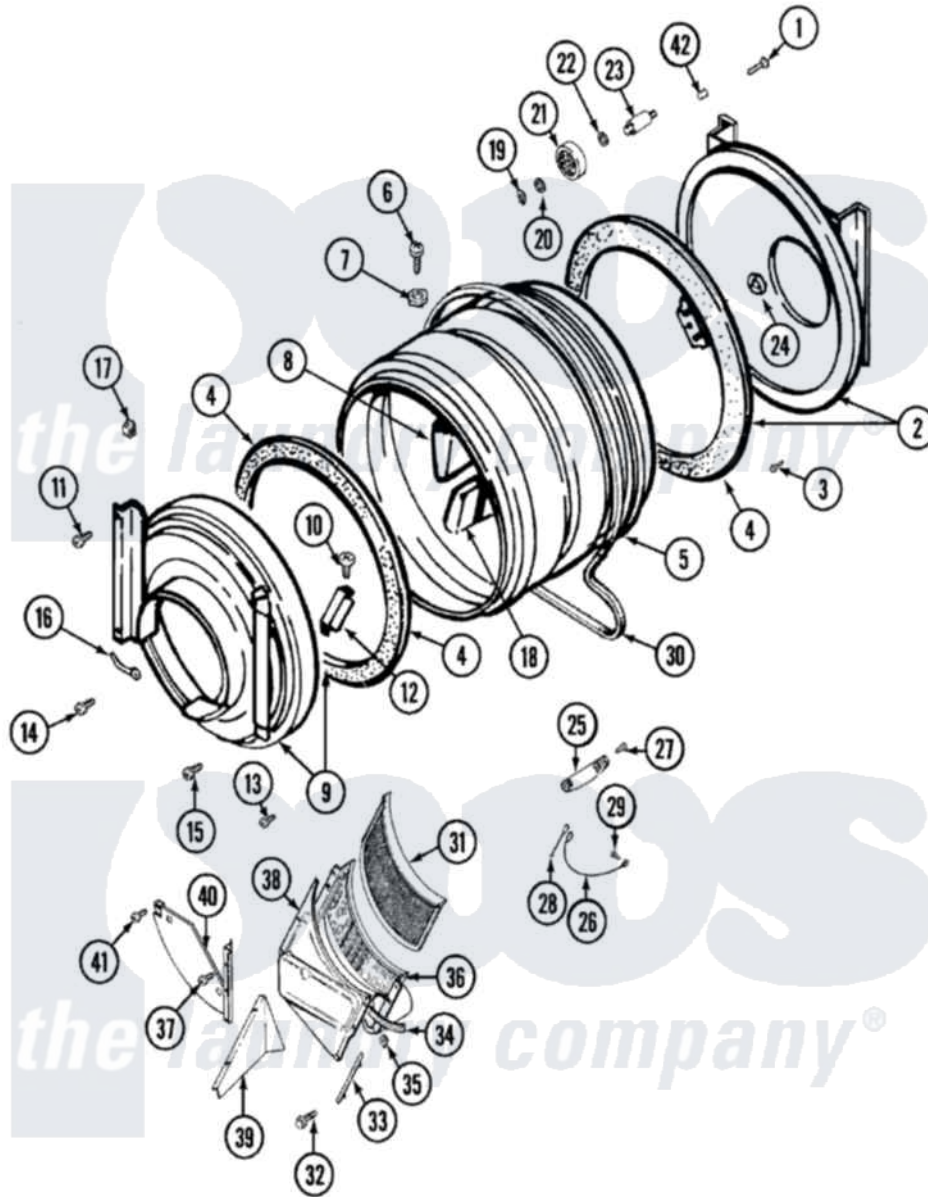

Maytag LSE7806ADE 14 - TUMBLER

Maytag Residential Maytag LSE7806ADE Stacked Washer and Dryer Parts Parts Diagram 14 - TUMBLER
 Click on the part number to view part

Item	Original Part Number	Replaced By	Status	Part Description
1	Y310632	1163839		Screw
2	33001106			Back, Tumbler
3	211294	90767		Screw, 8A X 3/8 HeX Washer Head Tapping
4	314820			Seal, Tumbler
5	33001177			Tumbler
6	Y310759			Screw, Tumbler Baffles
7	314158			Washer, Baffle To Tumbler
8	33001014			Baffle
9	33001107			Front, Tumbler
10	210720			Rivet, Bearing To Tumbler Frmt
11	Y313561			Screw---NA
12	306508			Tumbler Bearing Kit ---W
13	Y314110	33002917		Screw, No.10-16
14	910343	488234		Screw 8-32 X 1/4
15	Y310632	1163839		Screw
16	901220			Ground Wire

17	Y310376		Clip, Door Switch Harness
18	33001013		Baffle
19	410233	9703438	Ring-Retrn
20	312535		Washer, Vault Mounting Brk.
21	Y303373	12001541	Drum Roller/Washer Assembly--W
22	Y313347	312535	Washer, Vault Mounting Brk.
23	Y312948	6-3129480	Shaft- Tumbler
24	312538	33001443	Nut, Hex
25	Y303389	304997	Sensor Assembly With Screws
26	Y303711		Sensor Ground Wire
27	Y251119	3177991	Screw
28	Y312658		Receptacle, Sensor Ground Wire
30	314774	Y312959	Poly "V" Belt For Tumbler
31	33001003		Screen, Lint
32	Y312961	W10116751	Screw
33	Y313795		Guide For Lint Screen
34	Y313796		Lint Seal
35	315274	488660	Nut, Speed
36	33001006		Duct, Outlet And Grid
37	Y312961	W10116751	Screw
38	314485		Outlet Duct And Grid
39	315239		Shield For Outlet Duct
40	315238		Shield
41	310207		Screw, No.6 X 1/4 Inch
42	313915	31-3915	Tech Sheet