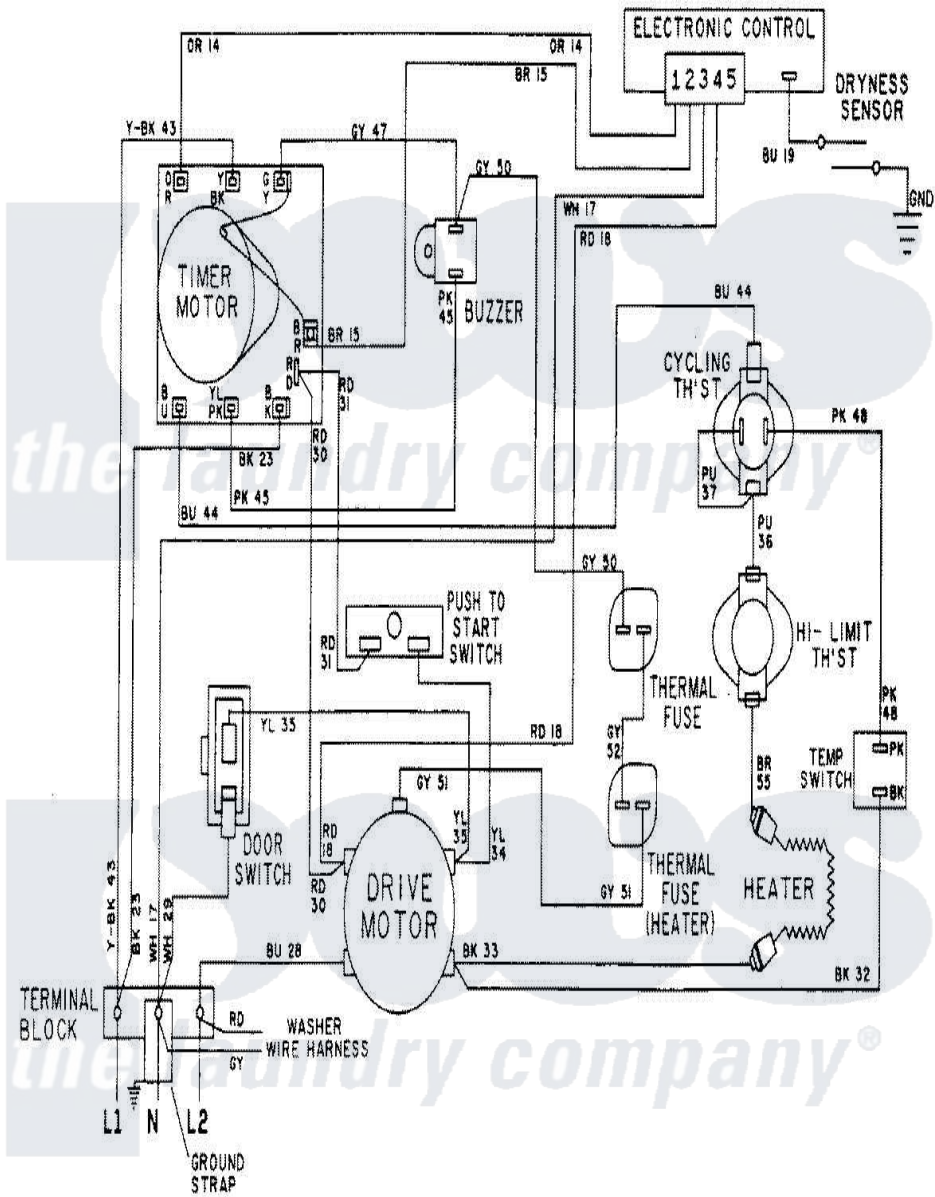

Maytag LSE7806ADE 15 - WIRING INFORMATION

Maytag Residential Maytag LSE7806ADE Stacked Washer and Dryer Parts Parts Diagram 15 - WIRING INFORMATION

[Click on the part number to view part](#)

Item	Original Part Number	Replaced By	Status	Part Description
NI	15001080		Not Available	WIRING INFORMATION