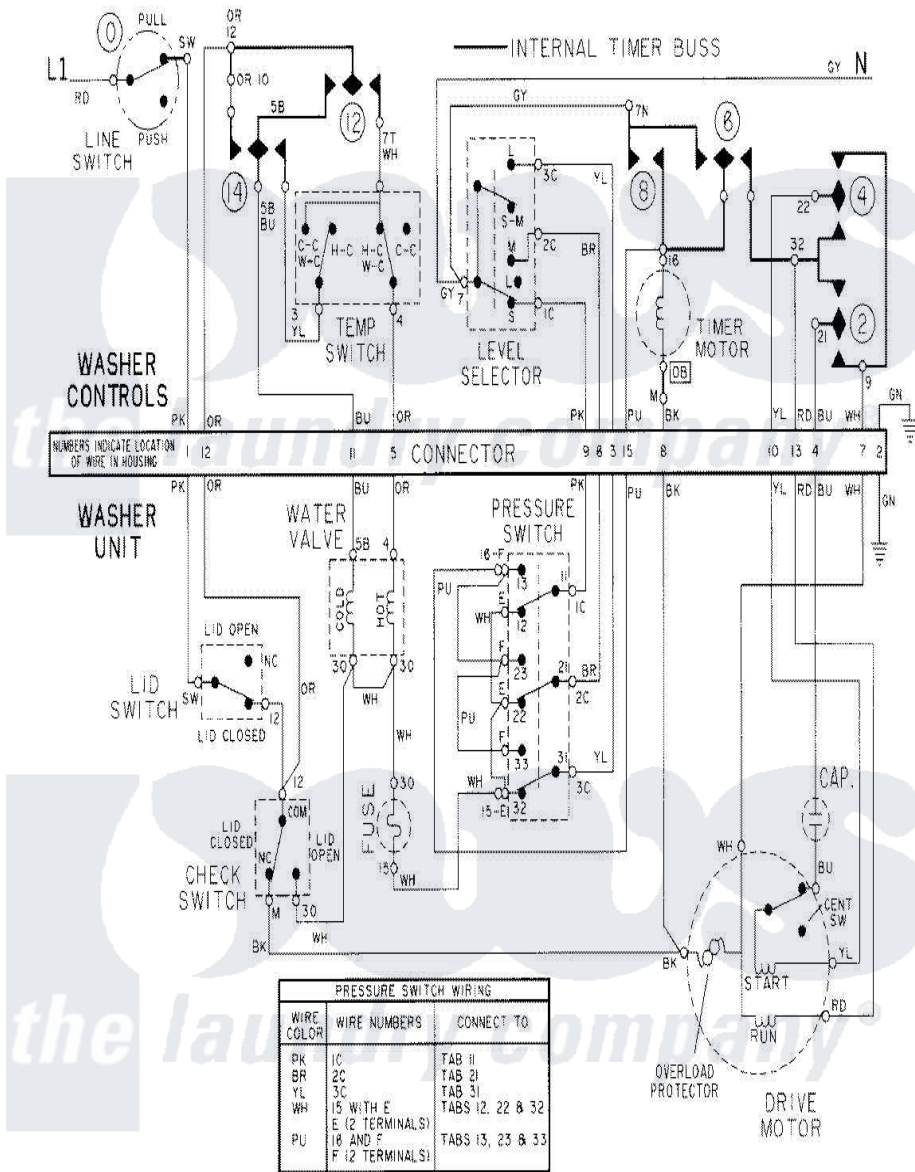

Maytag LSE7806ADE 16 - WIRING INFORMATION

Maytag Residential Maytag LSE7806ADE Stacked Washer and Dryer Parts Parts Diagram 16 - WIRING INFORMATION

[Click on the part number to view part](#)

Item	Original Part Number	Replaced By	Status	Part Description
NI	15002072		Not Available	WIRING INFORMATION