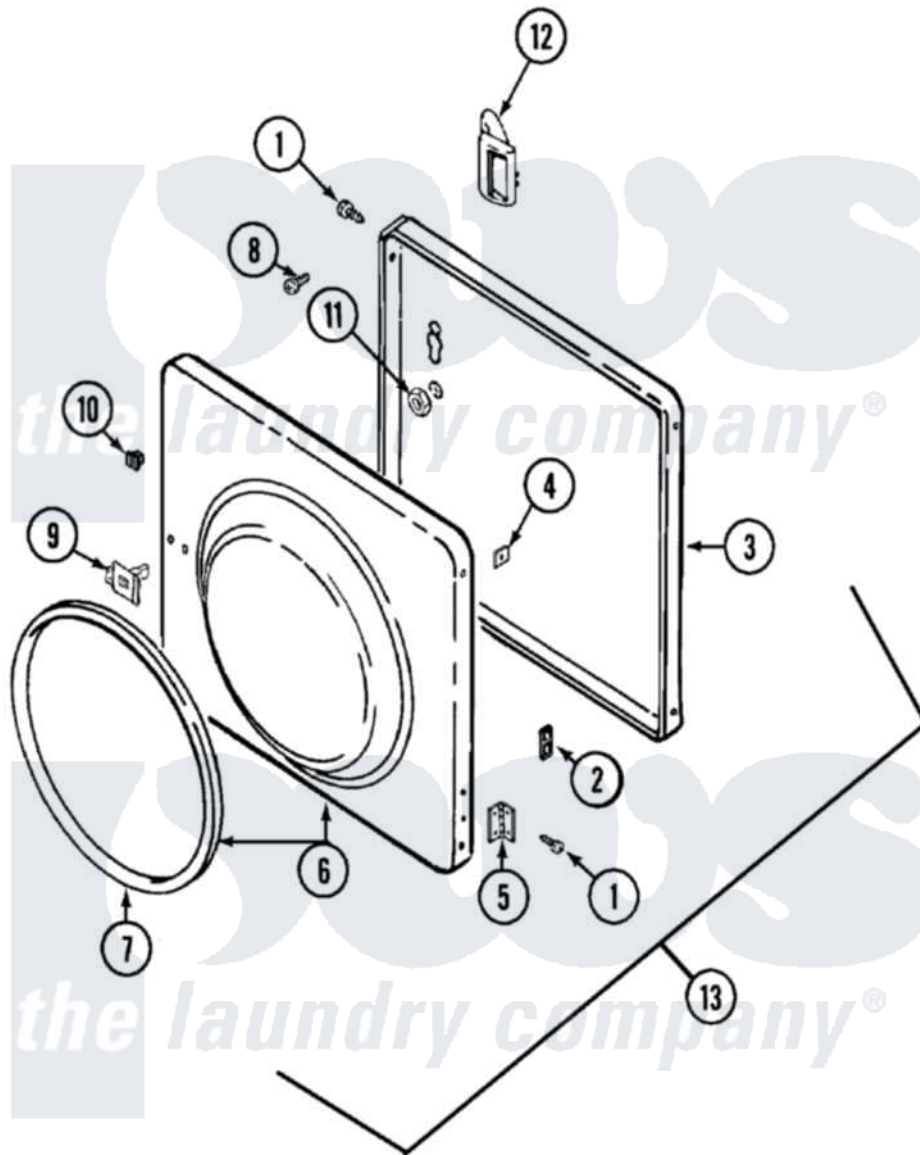

Maytag LSE7806ADQ 05 - DOOR (LSE7806ACQ/ADQ)

Maytag Residential Maytag LSE7806ADQ Stacked Washer and Dryer Parts Parts Diagram 05 - DOOR  
(LSE7806ACQ/ADQ)

[Click on the part number to view part](#)

Item	Original Part Number	Replaced By	Status	Part Description
1	<a href="#">Y314062</a>			Screw, Door Hinge And Panel
2	<a href="#">33001222</a>			Speednut, Twin
"	33001221	<a href="#">22001817</a>		Sheet, Sound Damper
"	<a href="#">Y313907</a>			Fastener, Twin
3	22002670		Not Available	DOOR, OUTER (BSQ)
4	<a href="#">Y313910</a>			Clip, Door Liner To Outer Panel
5	<a href="#">33001230</a>			Hinge, Door
6	<a href="#">33001002</a>			Door, Inner
7	<a href="#">33001005</a>			Seal, Door
8	312960	<a href="#">489355</a>		Screw, 8 X 1/2
9	Y304578	<a href="#">LA-1003</a>		Door Catch Kit
10	<a href="#">Y313911</a>			Door Strike Retainer
11	<a href="#">214872</a>			Palnut, End Cap Note: Nut, Lamp Holder
12	<a href="#">33002344</a>			Handle, Door