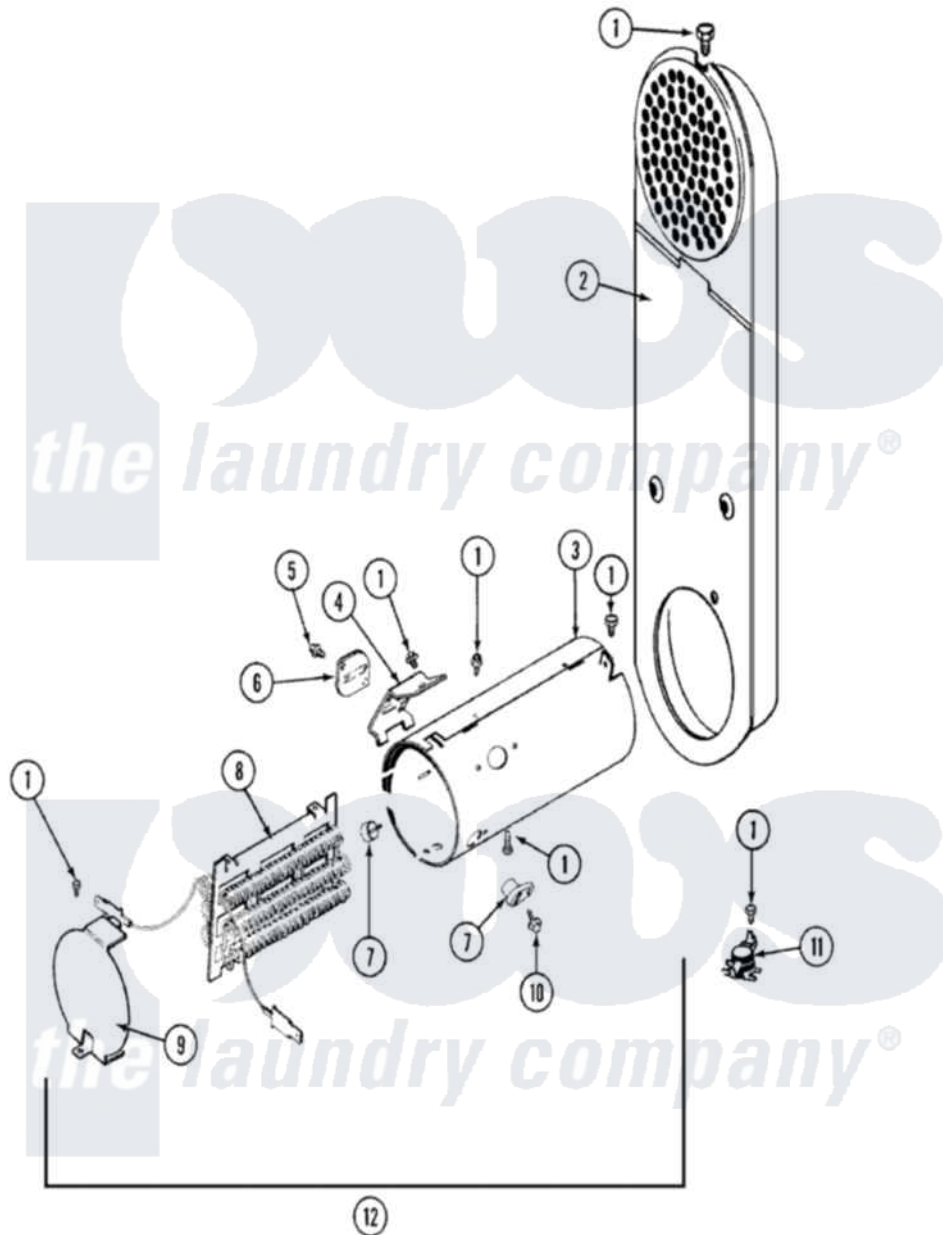

# Maytag LSE7806ADQ 09 - HEATER (LSE7806ACQ/ADQ)

Maytag Residential Maytag LSE7806ADQ Stacked Washer and Dryer Parts Parts Diagram 09 - HEATER (LSE7806ACQ/ADQ)

[Click on the part number to view part](#)

Item	Original Part Number	Replaced By	Status	Part Description
1	211294	<a href="#">90767</a>		Screw, 8A X 3/8 HeX Washer Head Tapping
2	<a href="#">Y303362</a>			Inlet Duct Assembly - DE
3	<a href="#">314995</a>			Enclosure, Heater
4	<a href="#">315346</a>			Bracket, Thermal Fuse
5	314848	<a href="#">W10116760</a>		Screw
6	<a href="#">307473</a>			Fuse, Thermal
7	<a href="#">314998</a>			Insulator, Terminal
8	Y308256	<a href="#">308617</a>		Heater Sub-Assembly
9	<a href="#">33002682</a>			Screw, Coin Drop Mounting Brk.
"	<a href="#">33002682</a>			Screw, Coin Drop Mounting Brk.
"	315000	<a href="#">33002682</a>		Screw, Coin Drop Mounting Brk.
10	314554		Not Available	SCREW
11	<a href="#">303396</a>			Thermostat, Hi-Limit