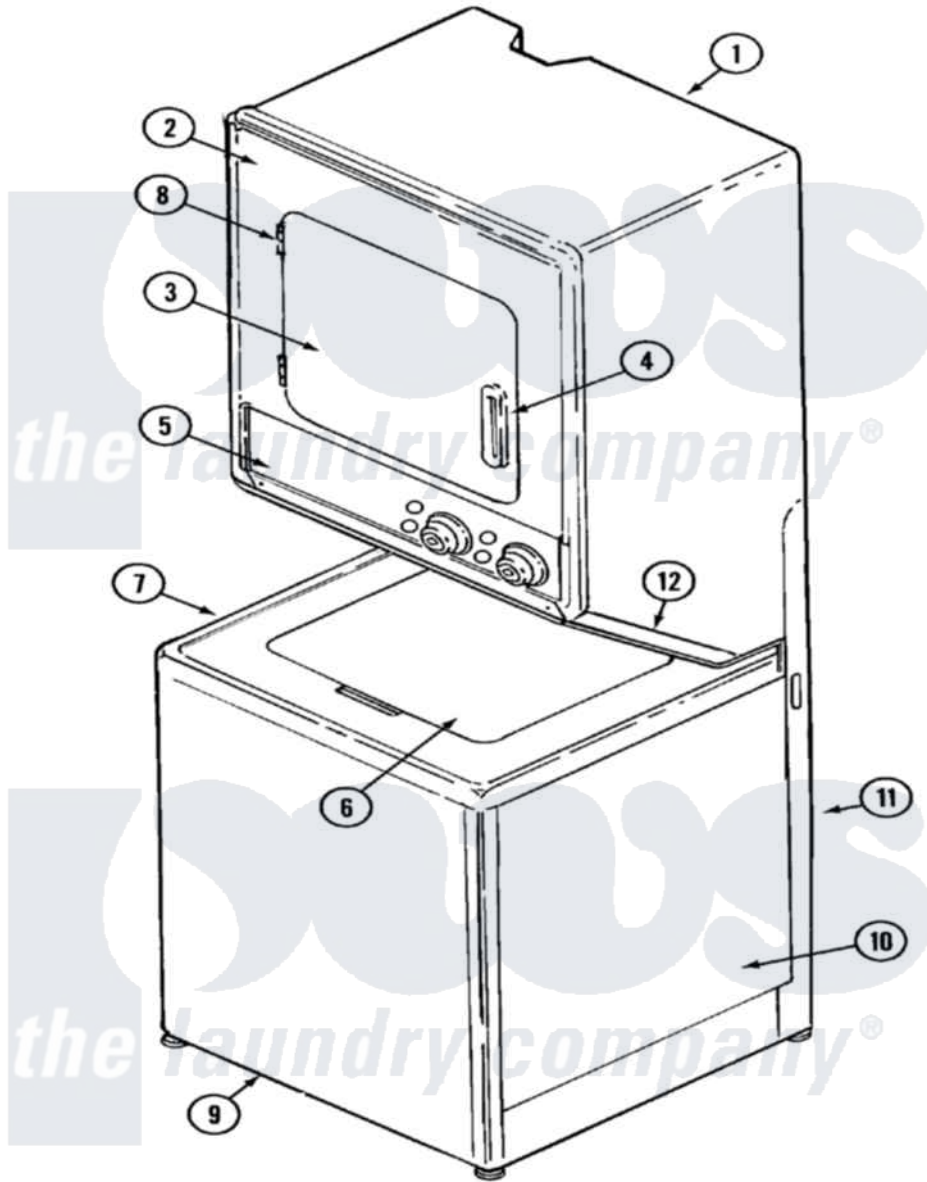

Maytag LSE7806AEE 06 - FRONT

Maytag Residential Maytag LSE7806AEE Stacked Washer and Dryer Parts Parts Diagram 06 - FRONT
 Click on the part number to view part

Item	Original Part Number	Replaced By	Status	Part Description
1	308055			Cabinet
2	33001486	98008544		Screw
"	33001191			Panel, Front
3	314475			Panel, Outer Door
4	315425		Not Available	HANDLE, DOOR
5	22001927			Panel, Control
6	22001080		Not Available	LID (WHT)
7	22001064		Not Available	COVER, TOP (WHT)
8	33001230			Hinge, Door
9	207205			Panel, Front
10	22001065	22002133		Cabinet
"	22002133			Cabinet
11	Y306110			Stand, Dryer
12	33001050			Panel, Access
13	16000327		Not Available	GUIDE, QUICK REF. - MAYTAG
"	22001928			Manual, Use And Care