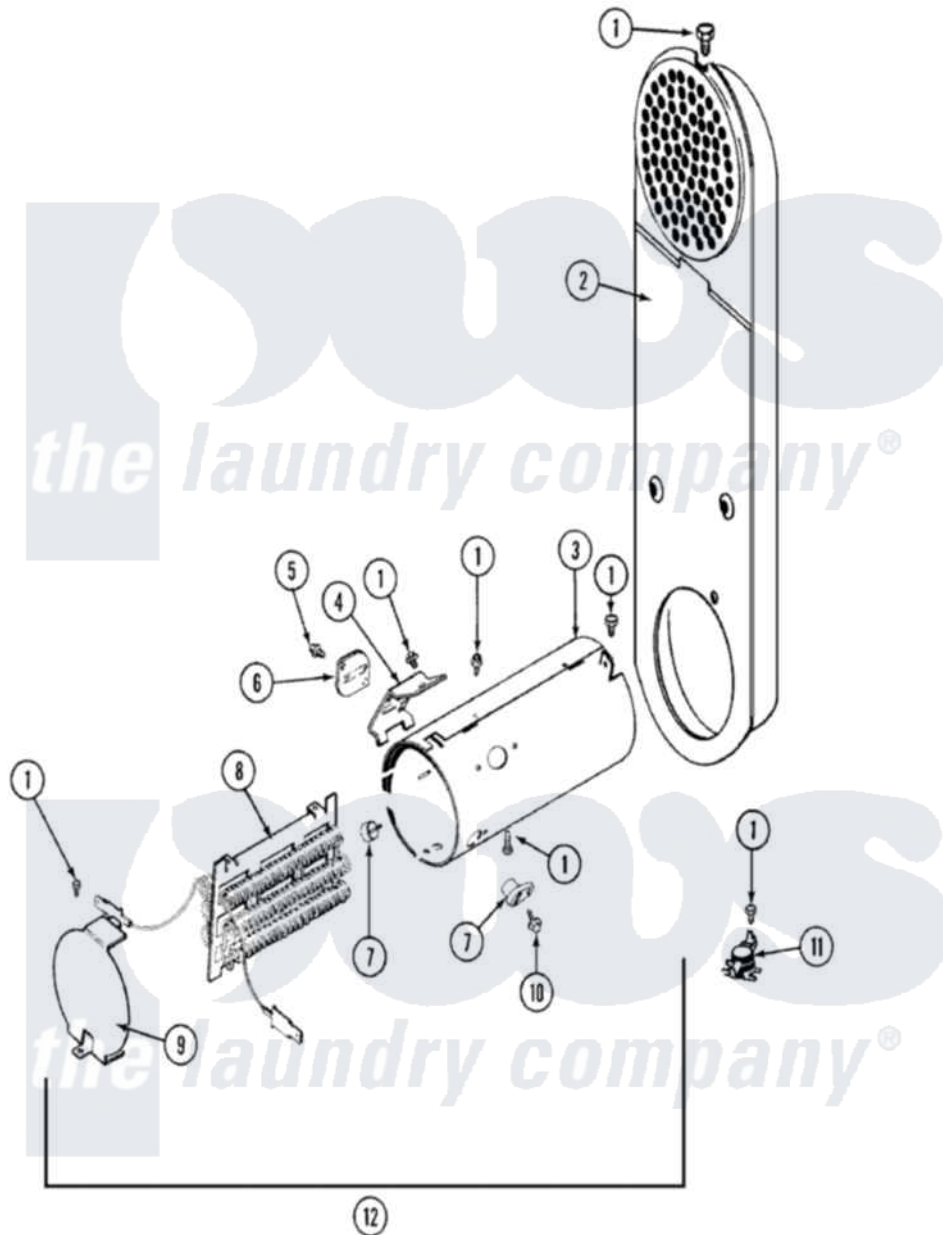

Maytag LSE7806AEE 08 - HEATER

Maytag [Residential Maytag LSE7806AEE Stacked Washer and Dryer Parts](#) Parts Diagram 08 - HEATER
 Click on the part number to view part

Item	Original Part Number	Replaced By	Status	Part Description
1	211294	90767		Screw, 8A X 3/8 HeX Washer Head Tapping
2	Y303362			Inlet Duct Assembly - DE
3	314995			Enclosure, Heater
4	315346			Bracket, Thermal Fuse
5	314848	W10116760		Screw
6	307473			Fuse, Thermal
7	314998			Insulator, Terminal
8	307188		Not Available	HEATER SUB-ASSEMBLY (208V)
9	33002682			Screw, Coin Drop Mounting Brk.
"	33002682			Screw, Coin Drop Mounting Brk.
10	314554		Not Available	SCREW
11	303396			Thermostat, Hi-Limit
12	33001399		Not Available	HEATER ASSY. (208V)