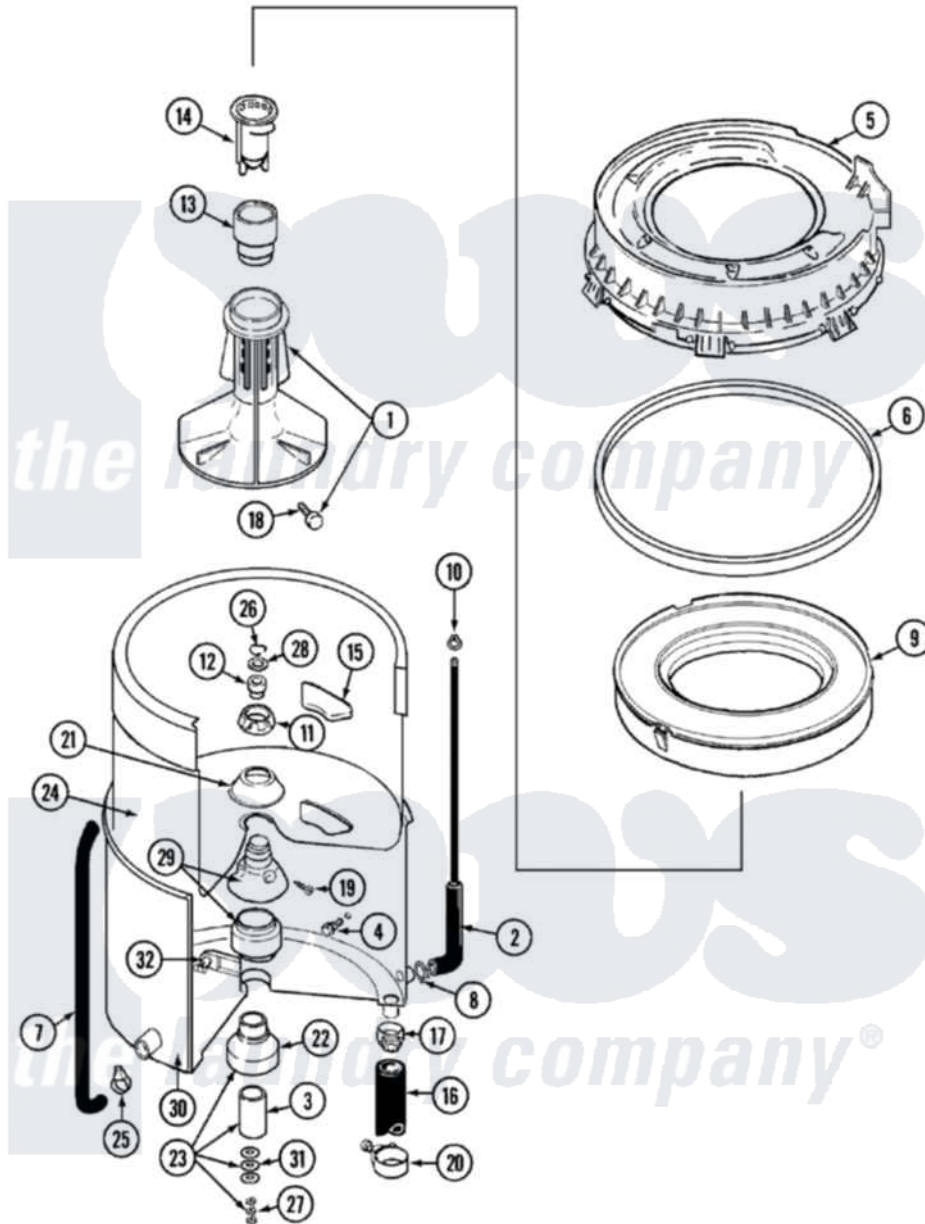

Maytag LSE7806AEE 13 - TUB

Maytag Residential Maytag LSE7806AEE Stacked Washer and Dryer Parts Parts Diagram 13 - TUB
 Click on the part number to view part

Item	Original Part Number	Replaced By	Status	Part Description
1	207538			Agitator W/Lock Screw
2	22001616			Tube, Air
3	211130			Bearing Liner, Tub Bearing
4	200744	W10175939		Bolt
"	205254	W10175938		Bolt
5	22001299			Tub Cover And Gasket Assembly
6	22001007			Gasket, Cover To Tub
7	214495			Tube, Inlet To Tub
8	211641			Clamp, 1-1/16"
9	22001142			Ring, Balance
10	410296	596669		Clamp, Manifold
11	211047	6-2110472		Nut- Clamp
12	22001648	6-2095720		Mounting S
13	22001295			Housing, Dispenser
14	22001294			Cup, Dispensing
15	207219			Filter, Self-Cleaning

16	213045		Hose, Outer Tub Part Not Used
17	22001640	285655	Clamp, Hose
18	206478	Not Available	SCREW & WASHER FOR AGITATOR
19	22001423		Set Screw, Mounting Stem
20	22001640	285655	Clamp, Hose
21	211210		Washer, Clamping Nut
22	200824	6-2040130	Tub Bearin
23	204013	6-2040130	Tub Bearin
24	22001140	Y2201881	Tub, Inner Short White SP
"	Y2201881		Tub, Inner Short White SP
25	205161	489503	Clamp
26	Y015667		Retaining Ring
27	Y054867		Washer, Lock
28	Y015666		Washer, Retaining -
29	22001648	6-2095720	Mounting S
30	22001116	Not Available	TUB, OUTER (STACK)
31	211100		Washer, Outer Tub
32	214434		Spout, Deflector