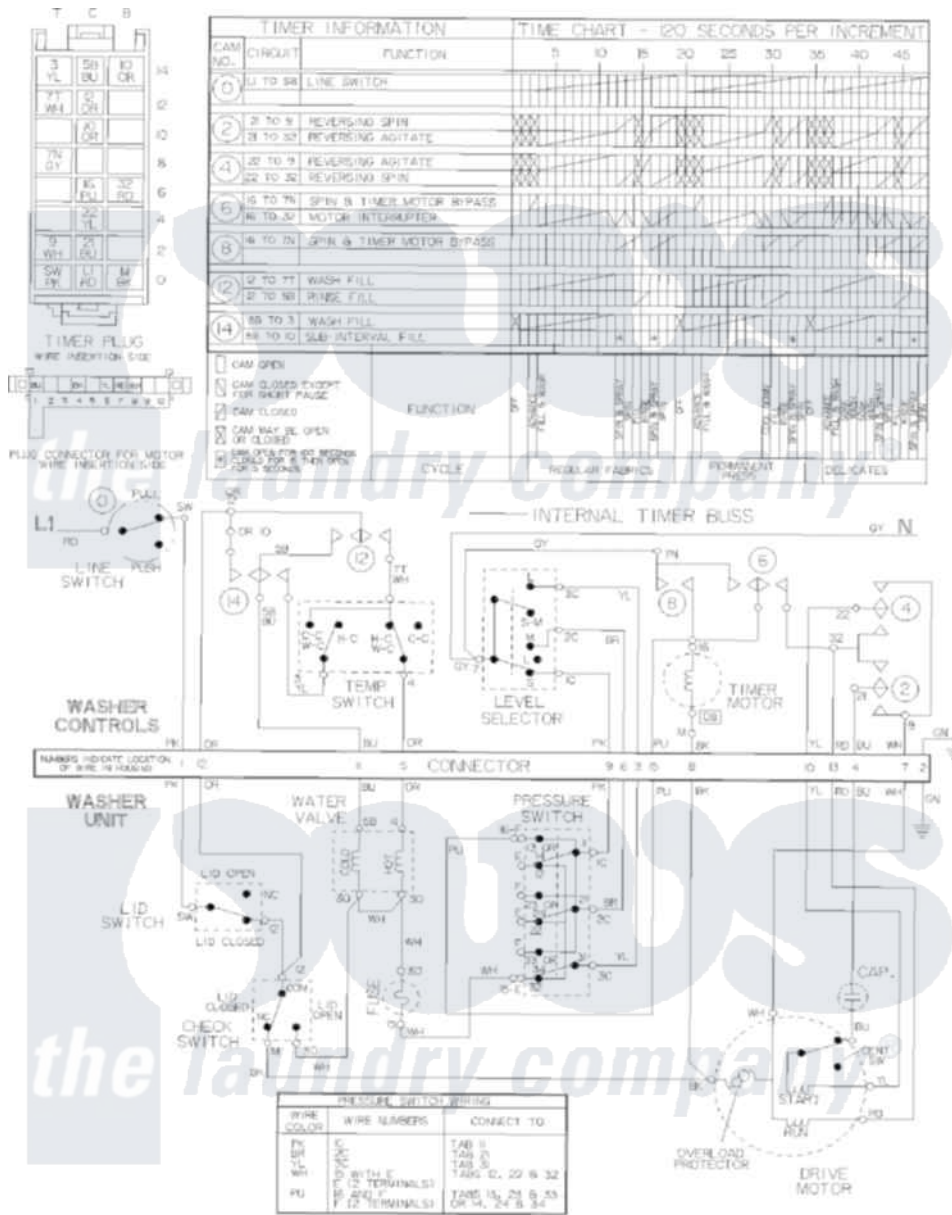

# Maytag LSE7806AEE 18 - WIRING INFORMATION

## ELECTRICAL CIRCUIT

Maytag Residential Maytag LSE7806AEE Stacked Washer and Dryer Parts Parts Diagram 18 - WIRING INFORMATION

[Click on the part number to view part](#)

Item	Original Part Number	Replaced By	Status	Part Description
NI	15003509		Not Available	WIRING INFORMATION