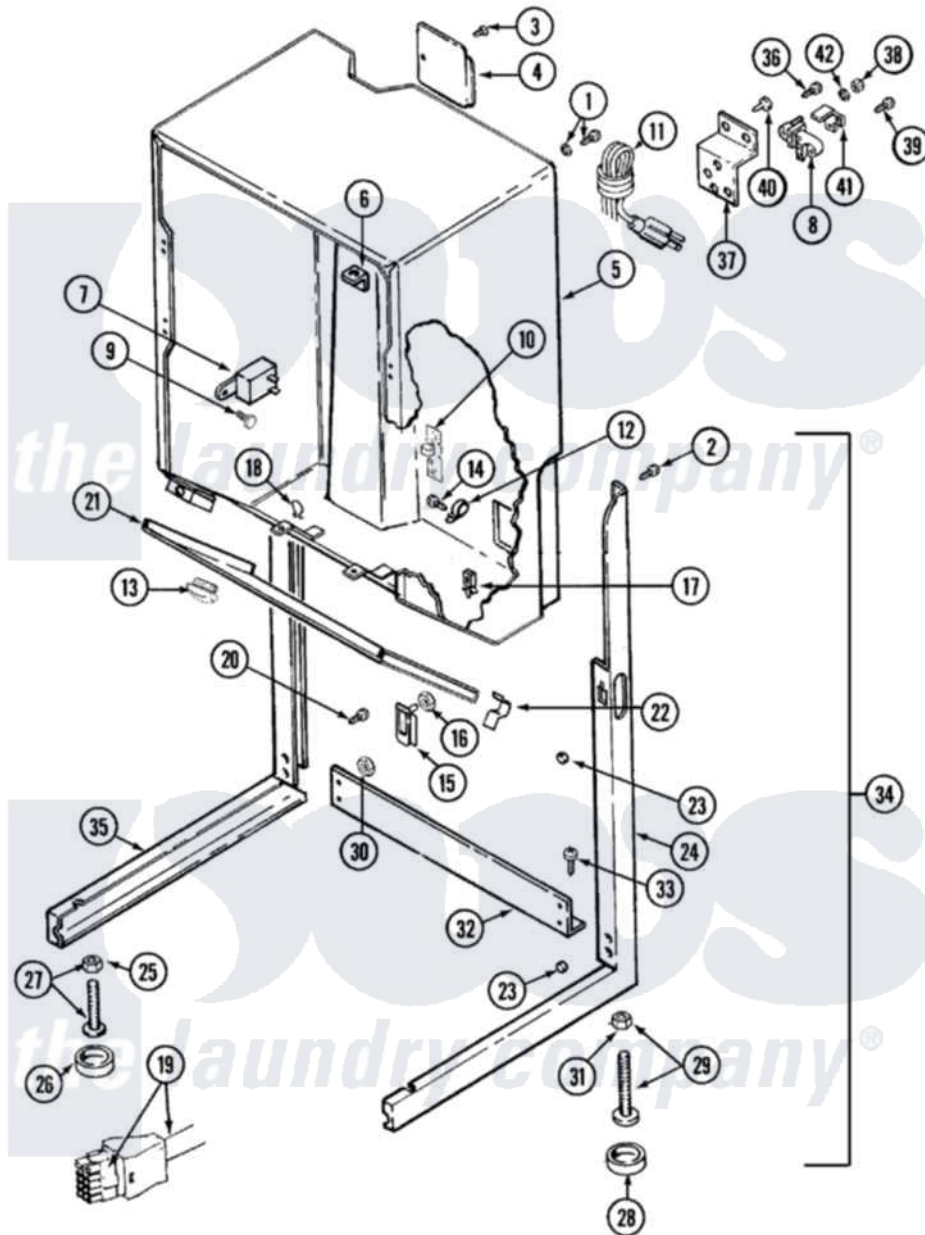

Maytag LSE7806BCE 03 - CABINET-DRYER

Maytag Residential Maytag LSE7806BCE Stacked Washer and Dryer Parts Parts Diagram 03 - CABINET-DRYER
 Click on the part number to view part

Item	Original Part Number	Replaced By	Status	Part Description
1	33001245			Screw---NA
2	314663	214354		Screw, Top Cover To Cabnt.
3	Y313561			Screw---NA
4	314470		Not Available	COVER, TERMINAL
5	308055			Cabinet
6	312548			Fastener-Access Panel To CA
7	Y308205	33001623		Buzzer, Non-Adjustable
8	400008			Block, Terminal
9	211168	W10139210		Screw, 8-18 X 5/16
10	33001212			Board, Control-Moisture Sensor
11	33001823	WX09X10004		6' 30amp 3 Wire Dryer Cord
12	22001929	8534021		Clamp, Recirc Hose Retainer
13	22001010			Bumper
14	Y310632	1163839		Screw
15	314489			Guide, Pin
				Delut End Cap Note: Nut

16	214872		Pairnut, End Cap Note. Nut, Lamp Holder
17	Y251119	3177991	Screw
18	315471	22003298	Retainer, Wire
19	33001553		Harness, Wire
"	22001930		Wire Harness
20	314477		Screw, Access Panel
21	33001130		Shield, Reflective
"	33001050		Panel, Access
22	314482		Fastener, Spring
23	314498		Pad, Dryer Leg
24	33001293	Not Available	LEG ASSY. (RT-WHT)
25	Y052740	62739	Nut, Lock
26	Y314137		Foot, Rubber
27	Y305086		Adjustable Leg And Nut
28	210684		Foot, Adjustable Leg
29	Y302699	22003428	Leg, Adjustable
30	Y052721		Nut, Terminal Block Plate
31	210385		Lock Nut For Adjustable Leg
32	314499	Not Available	BRACE
33	22001402	214354	Screw, Top Cover To Cabnt.
34	Y306110		Stand, Dryer
35	33001295	Not Available	LEG ASSY. (LT-WHT)
36	Y312209	W10001200	Screw
37	Y312904		Bracket, Terminal Block
38	311484	112432	Nut
39	33001245		Screw----NA
40	Y310632	1163839	Screw
41	Y312184		Strap, Grounding
42	Y311270		Washer, Terminal Block