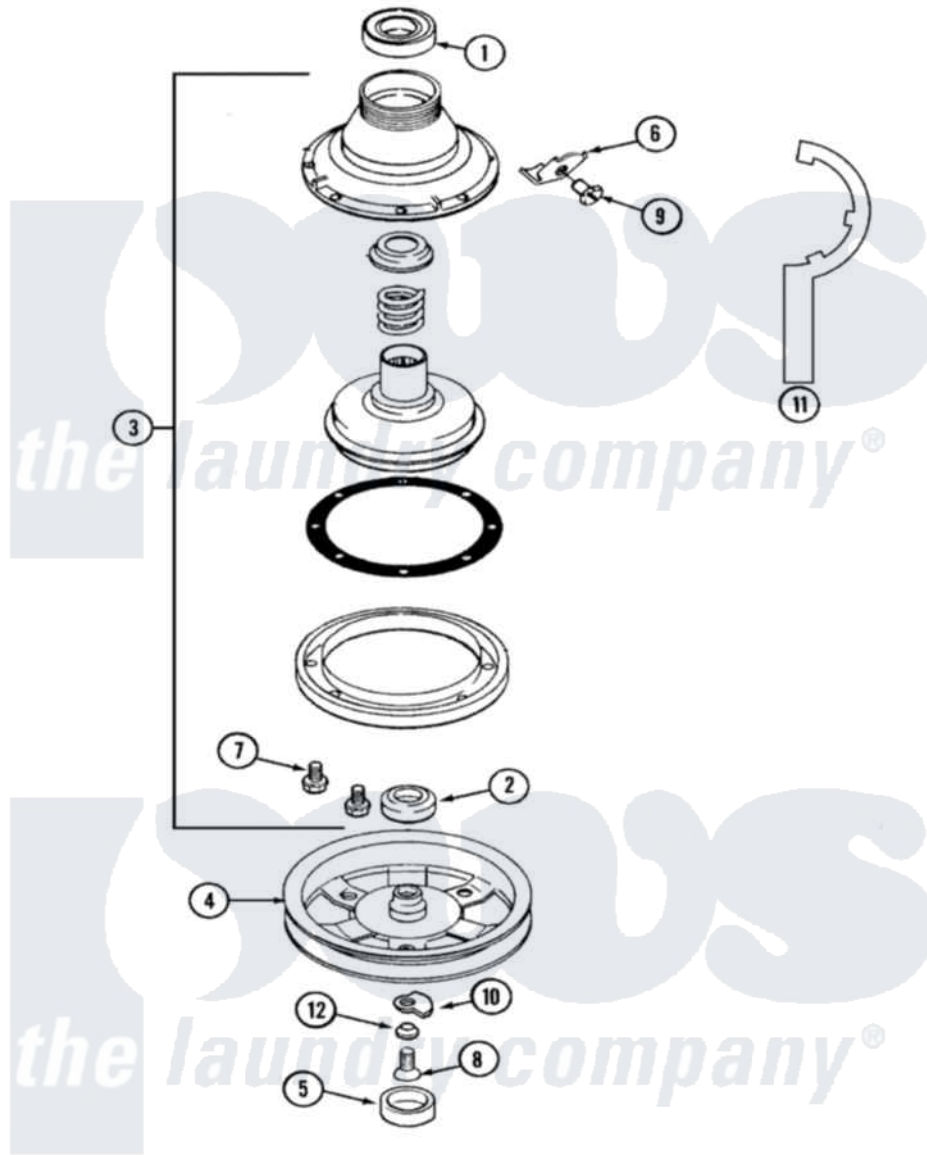

Maytag LSE7806BCE 04 - CLUTCH & BRAKE

Maytag [Residential Maytag LSE7806BCE Stacked Washer and Dryer Parts](#) Parts Diagram 04 - CLUTCH & BRAKE
 Click on the part number to view part

Item	Original Part Number	Replaced By	Status	Part Description
1	Y200720	22003441		Bearing, Rear
2	200835			Bearing, Brake Rotor
3	201190	6-2011900		Brake Asse
4	22002431	6-2301550		Pulley Assembly
5	22002428			Cover, Dust
6	213325			Clip, Retaining
7	211000			SCREW, BRAKE DRUM (HEX HEAD)
8	211375	681582		Screw
9	213326			Bolt, Sems Retaining Clip
10	211089			Lug, Stop Pulley
11	Y038315	038315		Tool
12	211090	22003555		Washer, Stop Lug