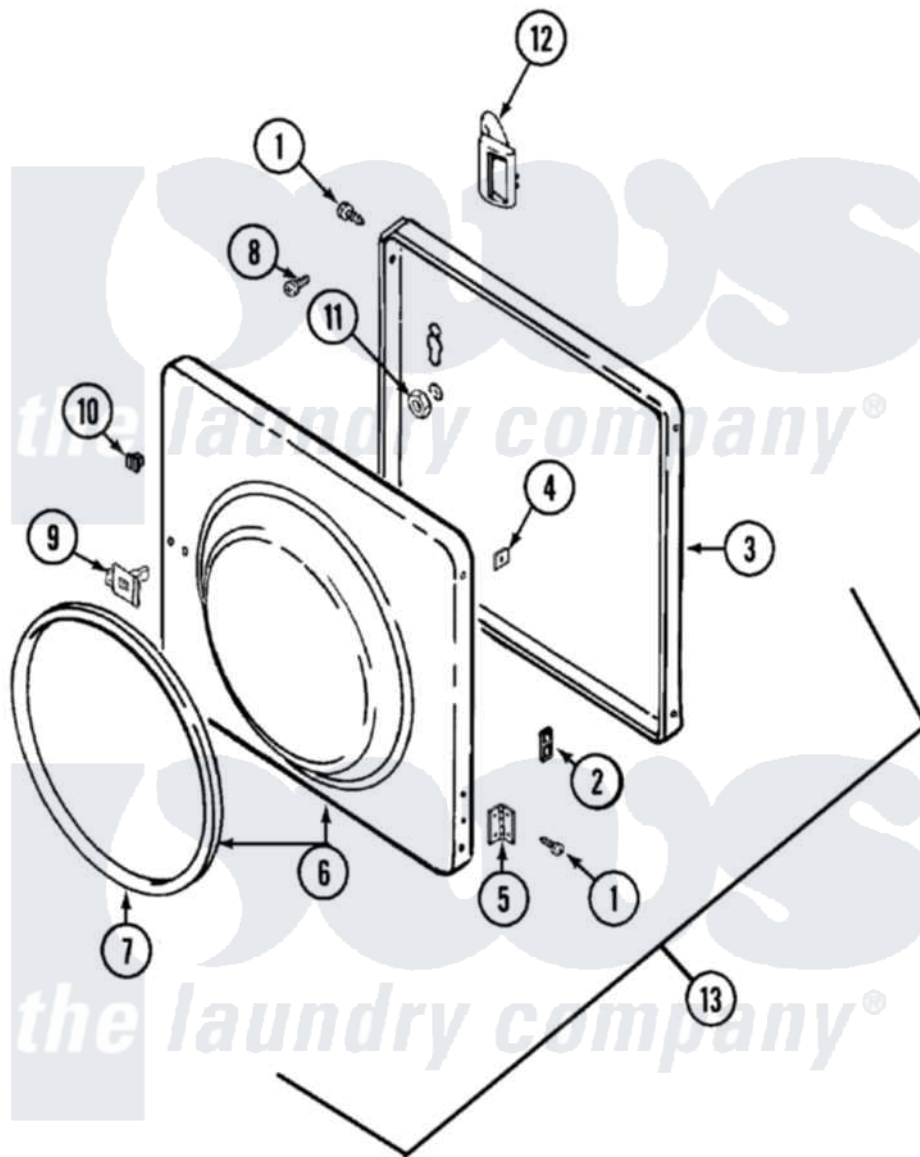

Maytag LSE7806BCE 05 - DOOR

Maytag [Residential Maytag LSE7806BCE Stacked Washer and Dryer Parts](#) Parts Diagram 05 - DOOR
 Click on the part number to view part

Item	Original Part Number	Replaced By	Status	Part Description
1	Y314062			Screw, Door Hinge And Panel
2	33001222			Speednut, Twin
"	33001221	22001817		Sheet, Sound Damper
"	Y313907			Fastener, Twin
3	314475			Panel, Outer Door
4	Y313910			Clip, Door Liner To Outer Panel
5	33001230			Hinge, Door
6	33001002			Door, Inner
7	33001005			Seal, Door
8	312960	489355		Screw, 8 X 1/2
9	Y304578	LA-1003		Door Catch Kit
10	Y313911			Door Strike Retainer
11	214872			Palnut, End Cap Note: Nut, Lamp Holder
12	315425		Not Available	HANDLE, DOOR
13	33001111			Door, Complete