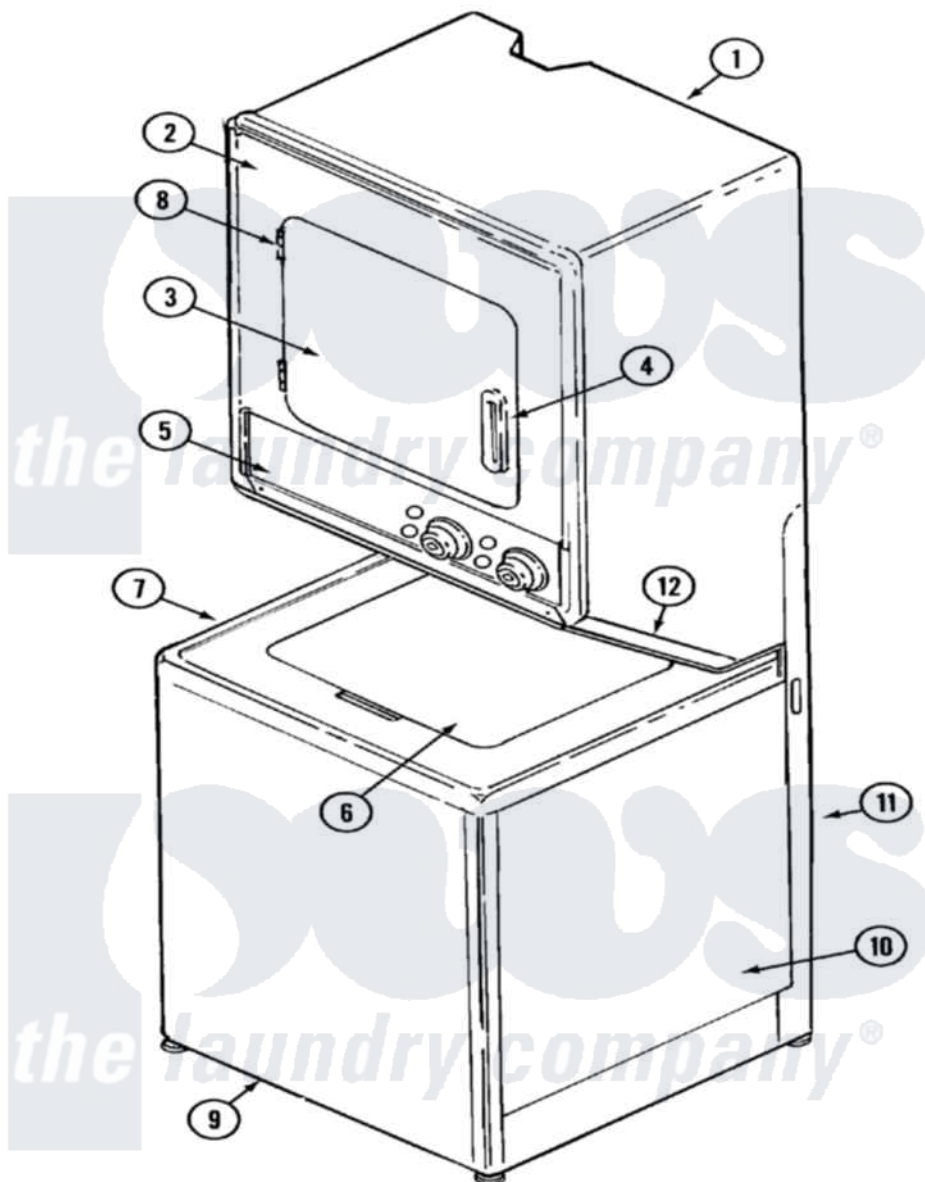

Maytag LSE7806BCE 06 - FRONT

Maytag Residential Maytag LSE7806BCE Stacked Washer and Dryer Parts Parts Diagram 06 - FRONT
 Click on the part number to view part

Item	Original Part Number	Replaced By	Status	Part Description
1	308055			Cabinet
2	33001486	98008544		Screw
"	33001191			Panel, Front
3	314475			Panel, Outer Door
4	315425		Not Available	HANDLE, DOOR
5	22001927			Panel, Control
6	22001080		Not Available	LID (WHT)
7	22001064		Not Available	COVER, TOP (WHT)
8	33001230			Hinge, Door
9	207205			Panel, Front
10	22002133			Cabinet
11	Y306110			Stand, Dryer
12	33001050			Panel, Access
13	22001928			Manual, Use And Care