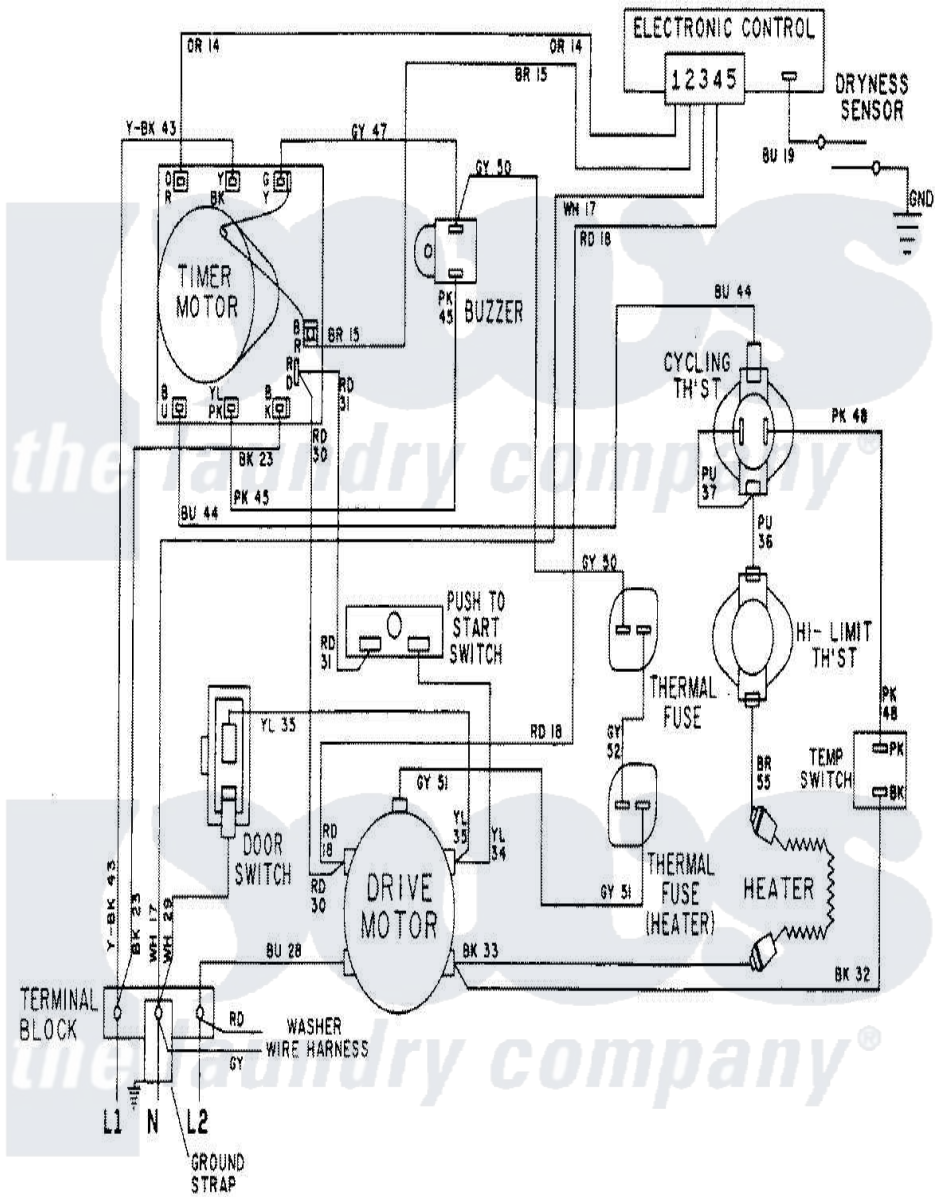

# Maytag LSE7806BCE 14 - WIRING INFORMATION

Maytag Residential Maytag LSE7806BCE Stacked Washer and Dryer Parts Parts Diagram 14 - WIRING INFORMATION

[Click on the part number to view part](#)

Item	Original Part Number	Replaced By	Status	Part Description
NI	15001080		Not Available	WIRING INFORMATION