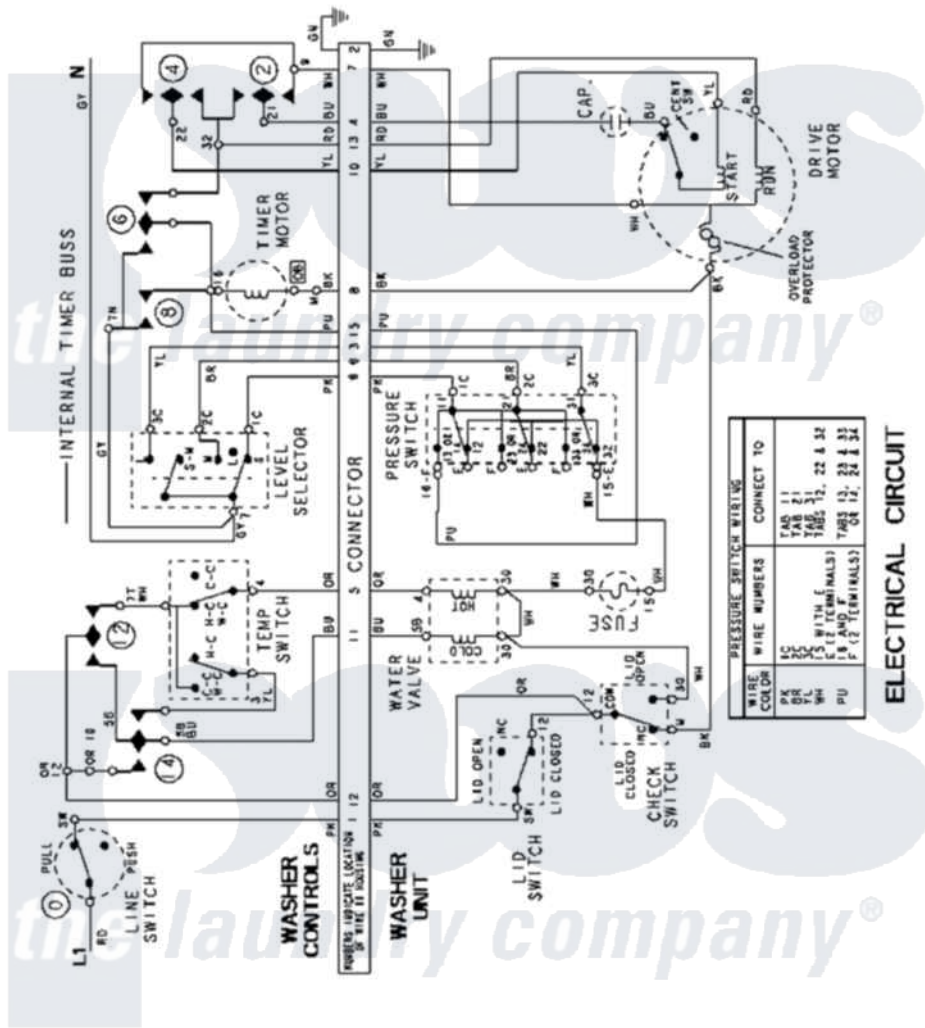

Maytag LSE7806BCE 15 - WIRING INFORMATION

Maytag Residential Maytag LSE7806BCE Stacked Washer and Dryer Parts Parts Diagram 15 - WIRING INFORMATION

Click on the part number to view part

Item	Original Part Number	Replaced By	Status	Part Description
NI	15003237		Not Available	WIRING INFORMATION