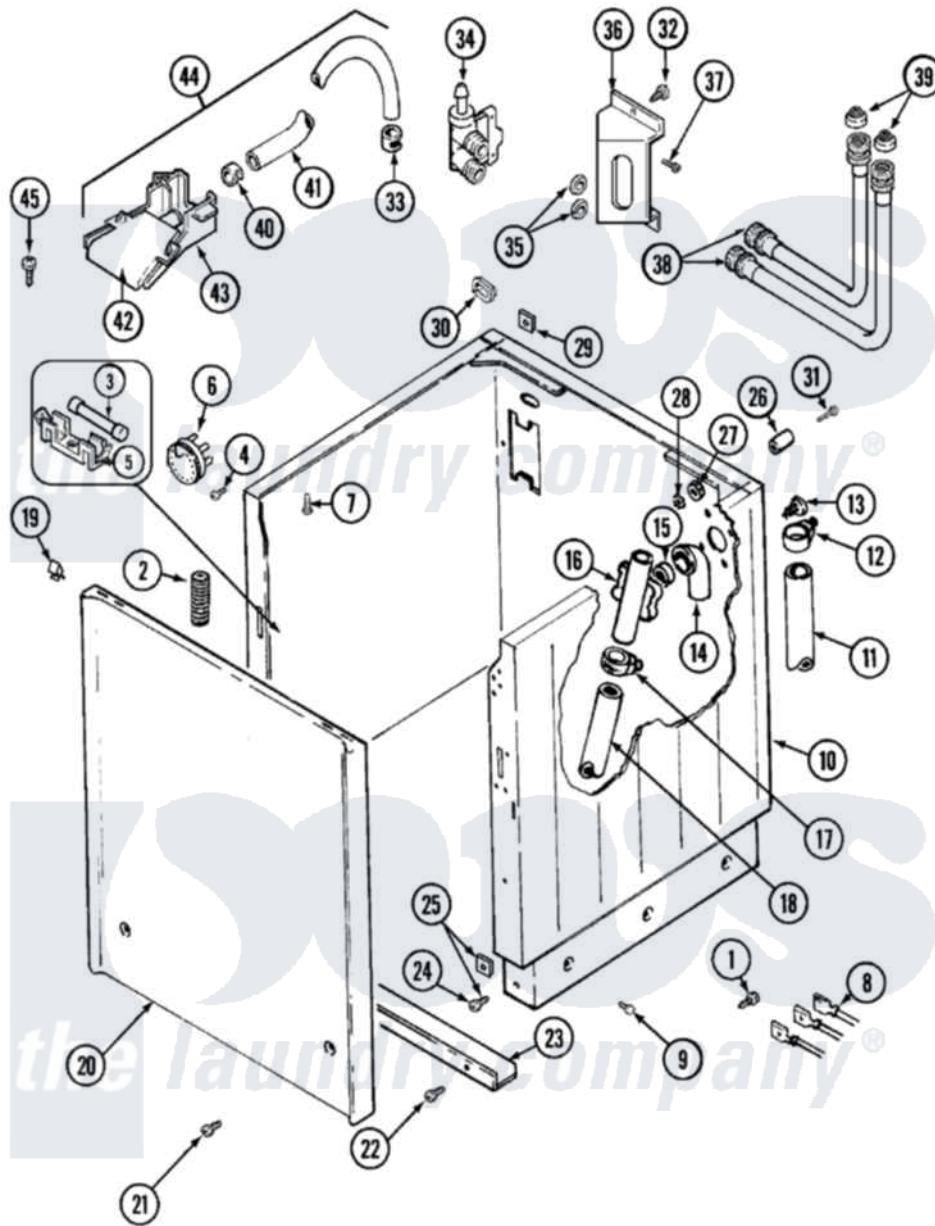

Maytag LSE7806GGE 02 - CABINET

Maytag Residential Maytag LSE7806GGE Stacked Washer and Dryer Parts Parts Diagram 02 - CABINET
 Click on the part number to view part

Item	Original Part Number	Replaced By	Status	Part Description
1	Y251119	3177991		Screw
2	211149			Clip, Capacitor
"	201101			Capacitor
3	W10124350		Not Available	NOT REQUIRED PART OR SEE NOTE NOT REPLACEABLE (MUST ORDER LID SWITCH ASSY. COMPLETE. REFER TO TOP & LID SECTION FOR CORRECT PART NO.)
4	210720			Rivet, Bearing To Tumbler Frmt
5	W10124350		Not Available	NOT REQUIRED PART OR SEE NOTE (MUST ORDER LID SWITCH ASSY.) (COMPLETE. REFER TO TOP & LID)(SECTION FOR CORRECT PART NO.)
6	22004231	12002304		Switch-WL
"	207787	12002304		Switch-WL
"	208783			Wire Jumper
7	214354			Screw, Top Cover To Cabnt.