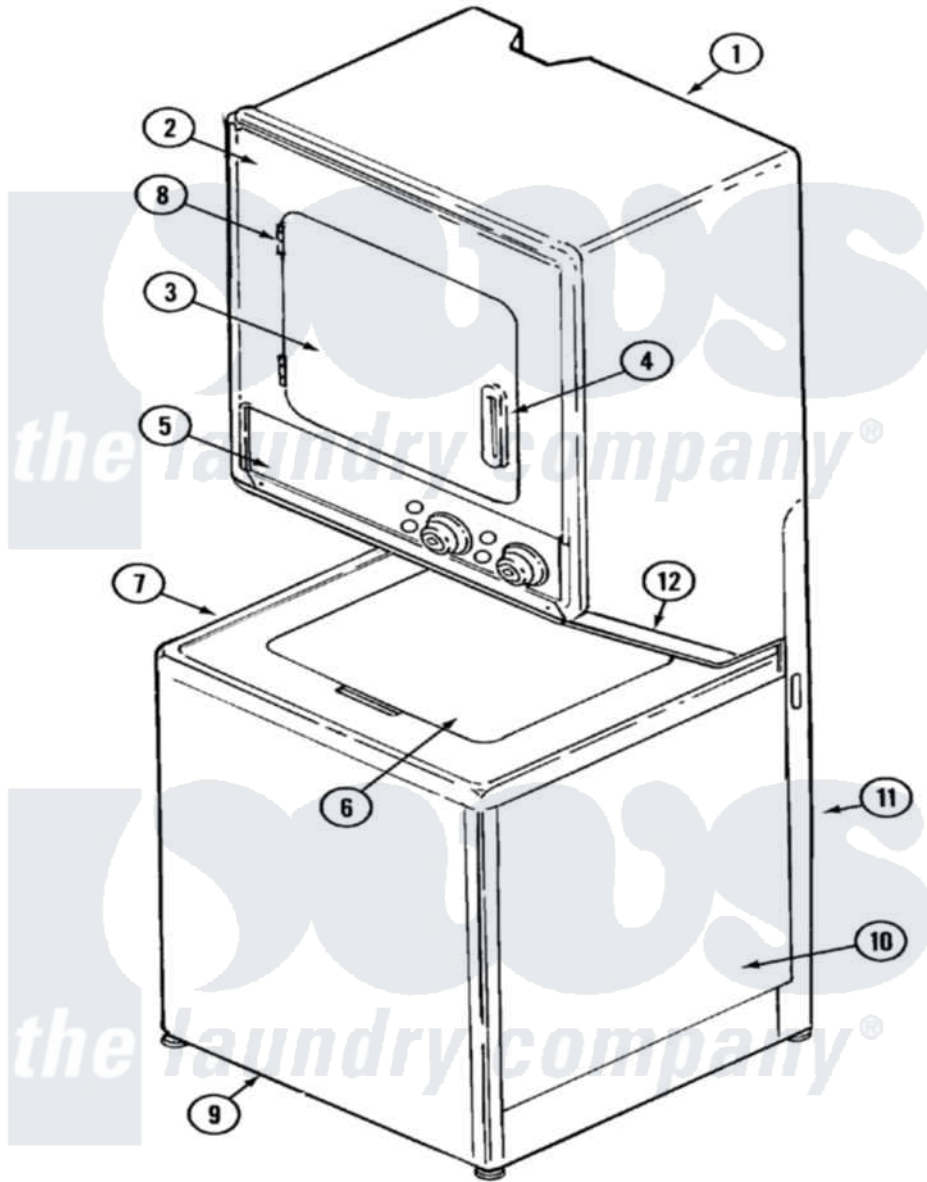

Maytag LSE7806GGE 07 - FRONT

Maytag Residential Maytag LSE7806GGE Stacked Washer and Dryer Parts Parts Diagram 07 - FRONT
 Click on the part number to view part

Item	Original Part Number	Replaced By	Status	Part Description
1	308055			Cabinet
2	33001191			Panel, Front
"	33001486	98008544		Screw
3	314475			Panel, Outer Door
4	315425		Not Available	HANDLE, DOOR
5	22001927			Panel, Control
6	22001080		Not Available	LID (WHT)
7	22001064		Not Available	COVER, TOP (WHT)
8	33001230			Hinge, Door
9	207205			Panel, Front
10	22002133			Cabinet
"	22001065	22002133		Cabinet
11	Y306110			Stand, Dryer
12	33001050			Panel, Access
13	16000327		Not Available	GUIDE, QUICK REF. - MAYTAG
"	22001928			Manual, Use And Care