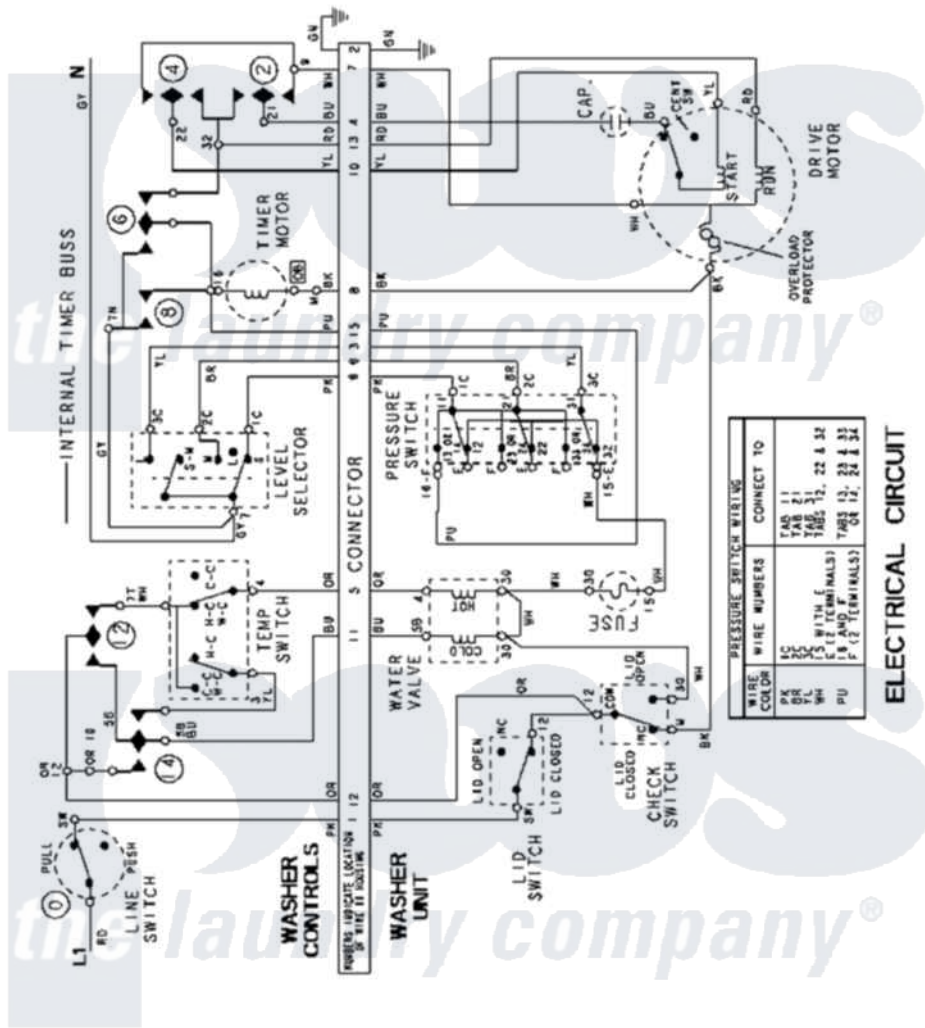

# Maytag LSE7806GGE 16 - WIRING INFORMATION

Maytag Residential Maytag LSE7806GGE Stacked Washer and Dryer Parts Parts Diagram 16 - WIRING INFORMATION

Click on the part number to view part

Item	Original Part Number	Replaced By	Status	Part Description
NI	15003237		Not Available	WIRING INFORMATION