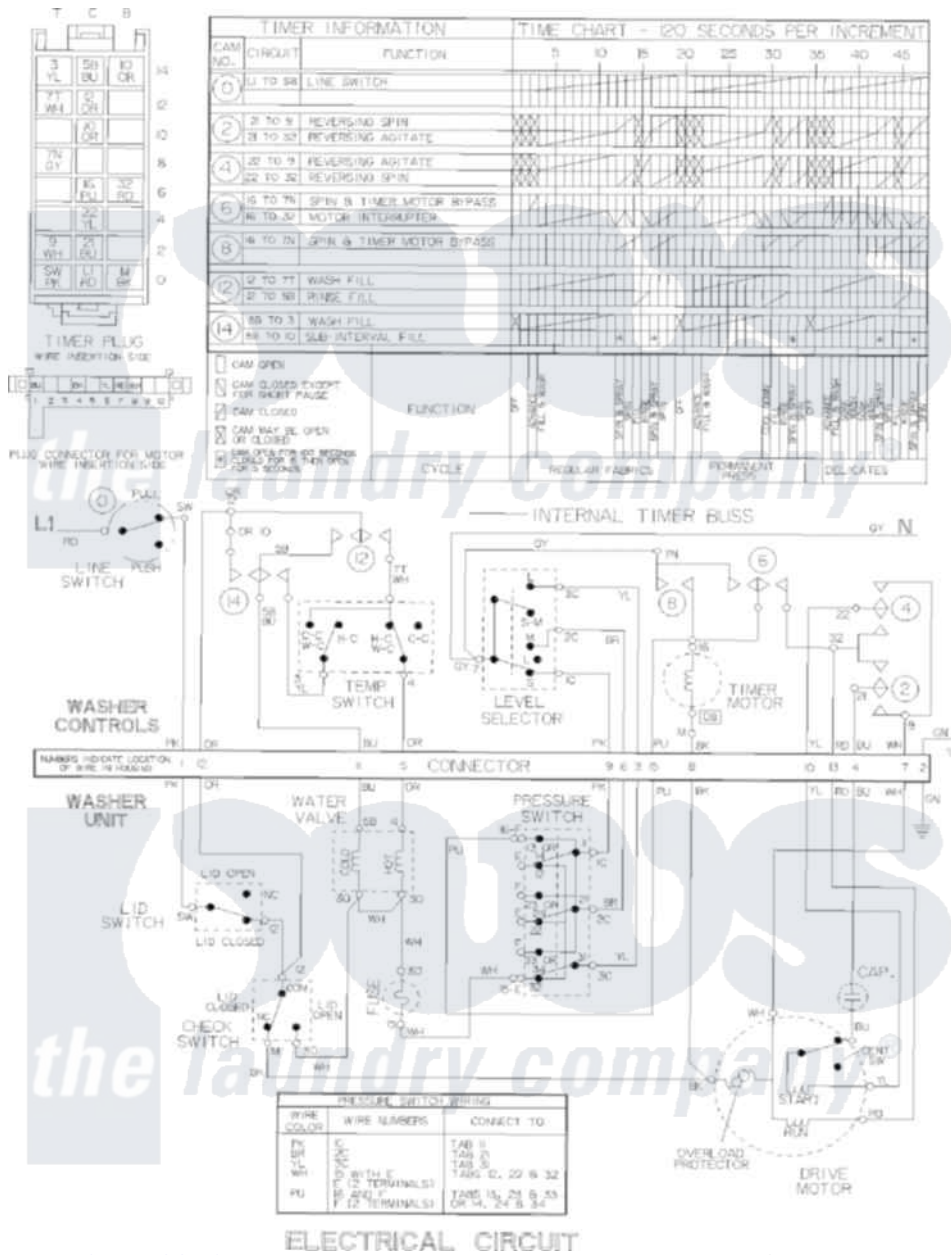

Maytag LSE7806GGE 17 - WIRING INFORMATION

Maytag Residential Maytag LSE7806GGE Stacked Washer and Dryer Parts Parts Diagram 17 - WIRING INFORMATION

[Click on the part number to view part](#)

Item	Original Part Number	Replaced By	Status	Part Description
NI	15003509		Not Available	WIRING INFORMATION