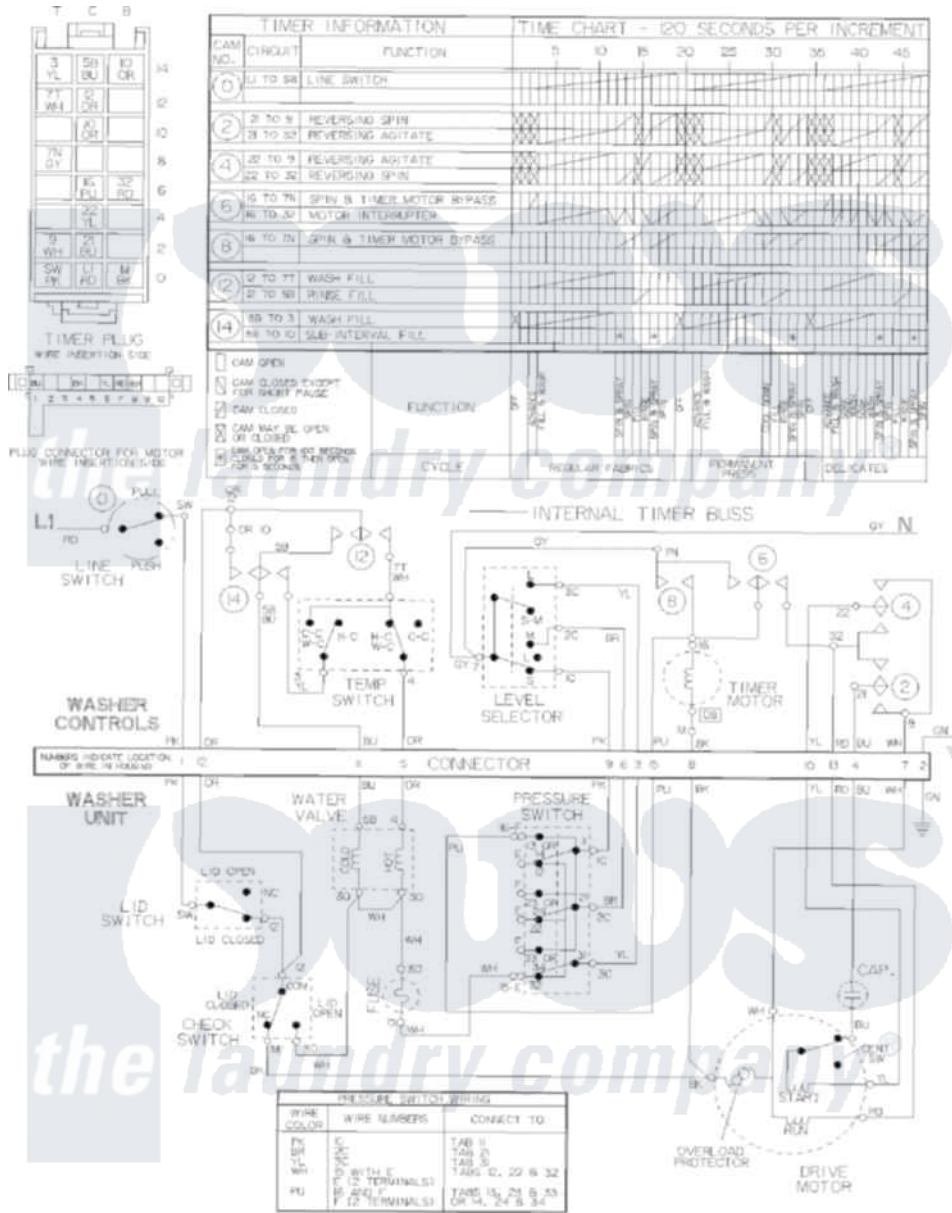

Maytag LSE7806GGE 18 - WIRING INFORMATION

ELECTRICAL CIRCUIT

Maytag Residential Maytag LSE7806GGE Stacked Washer and Dryer Parts Parts Diagram 18 - WIRING INFORMATION

Click on the part number to view part

Item	Original Part Number	Replaced By	Status	Part Description
NI	15003509		Not Available	WIRING INFORMATION