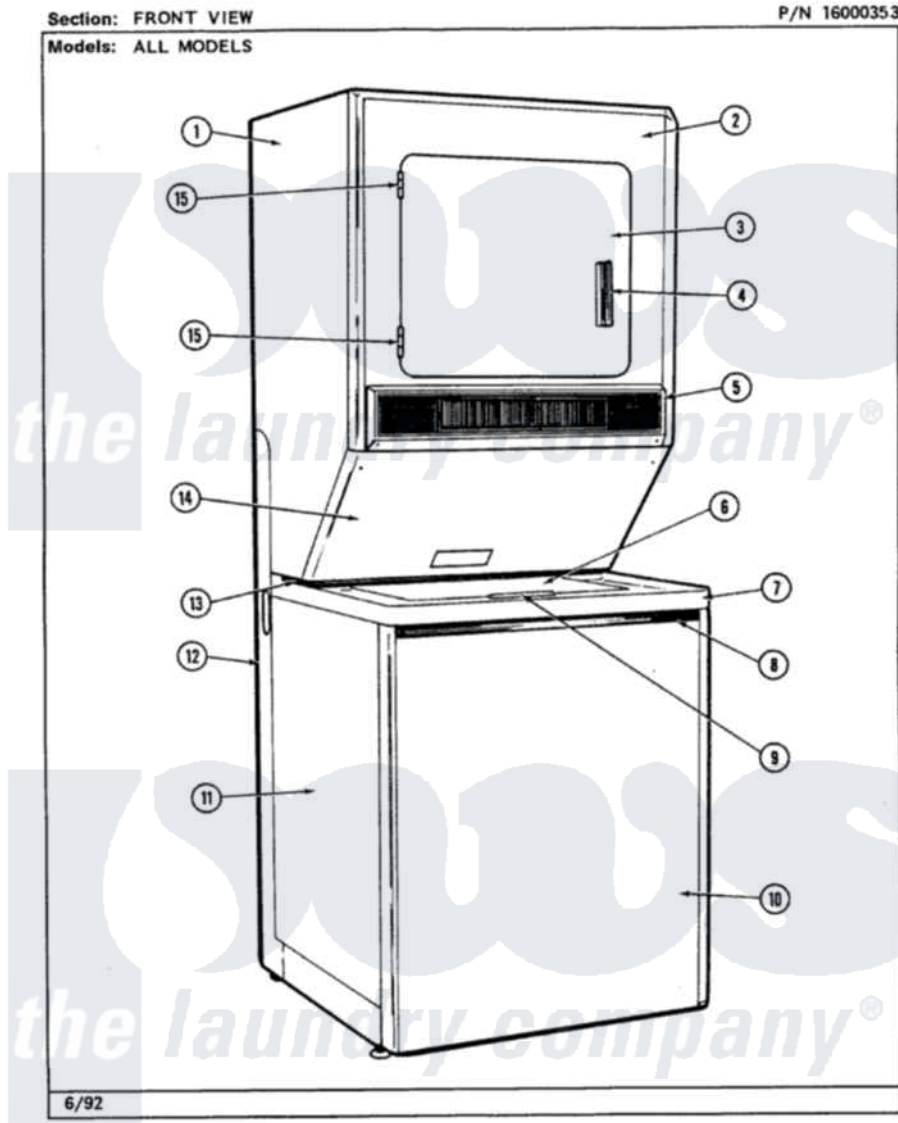

# Maytag LSE9900ACL 11 - FRONT VIEW (LSE9900ACL,ACE,ADL,ADW)

2

Maytag Residential Maytag LSE9900ACL Stacked Washer and Dryer Parts Parts Diagram 11 - FRONT VIEW  
 (LSE9900ACL,ACE,ADL,ADW)  
 Click on the part number to view part

Item	Original Part Number	Replaced By	Status	Part Description
1	308055L		Not Available	CABINET (ALM)
2	314474L		Not Available	FRONT PANEL-ALMOND
3	<a href="#">314475L</a>			Panel, Outer Door
4	314476		Not Available	HANDLE, DOOR
5	307851		Not Available	CONTROL PANEL
"	<a href="#">210932</a>			Screw, No.8 X 9/16 Ctsk Note: Screw, Inlet Duct
6	<a href="#">215251L</a>			Lid-Almond---NA
7	207579L		Not Available	TOP COVER (ALMOND)
8	215266		Not Available	TRIM, FRONT PANEL
9	<a href="#">206667</a>			Handle With Nuts
10	207205L	<a href="#">22002651</a>		Panel, Front
11	207207L		Not Available	CABINET ALM---NA
12	306110L	<a href="#">33002516</a>		Stand, Dryer
13	215245L		Not Available	BRIDGE FOR TOP COVER ALMOND