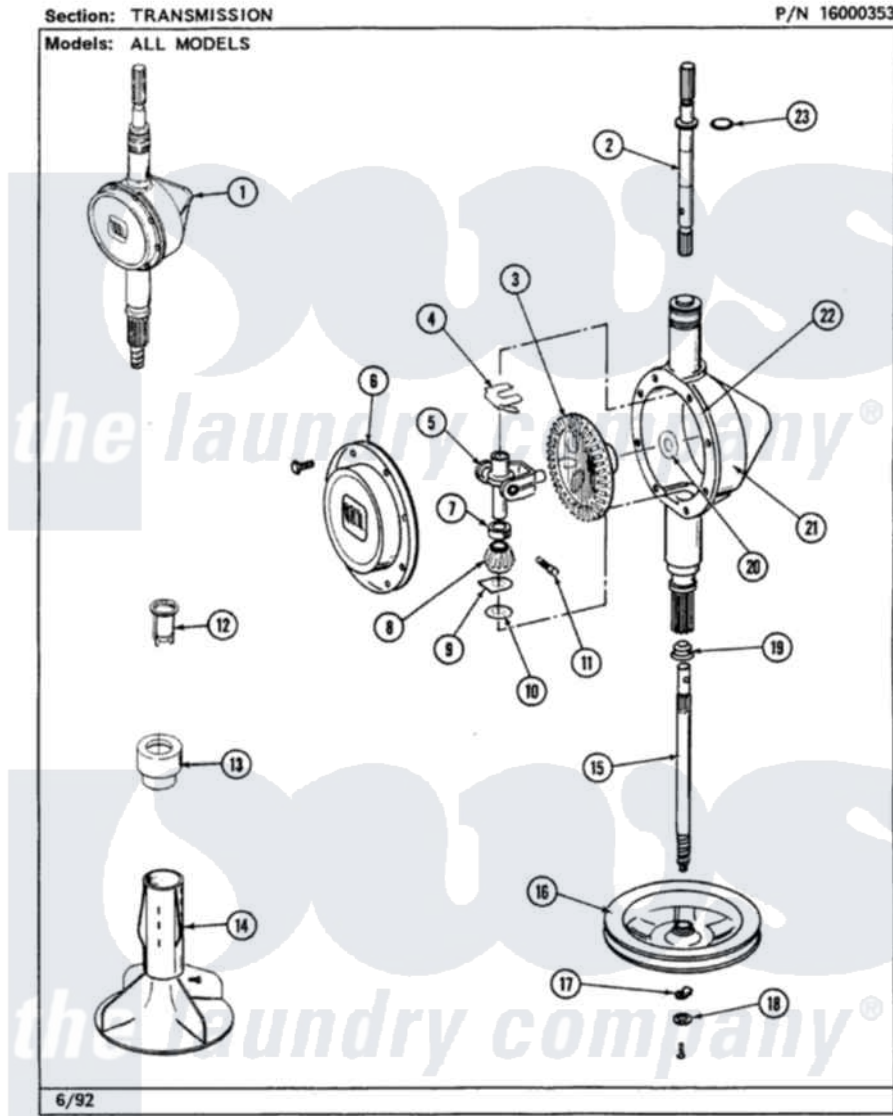

Maytag LSE990ACL 15 - TRANSMISSION (LSE990ACL,ACW,ADL,ADW)

32

Maytag [Residential Maytag LSE990ACL Stacked Washer and Dryer Parts](#) Parts Diagram 15 - TRANSMISSION
(LSE990ACL,ACW,ADL,ADW)
[Click on the part number to view part](#)

Item	Original Part Number	Replaced By	Status	Part Description
1	206707	6-2097750		Trans Dee
2	207153	6-2097820		Kit- Shaft
3	206713	6-2067130		Gear- Beve
4	215581			Spring, Agitator Shaft
5	206685	6-2066850		Yoke
6	206628			Cover, Transmission
"	215417		Not Available	SCREW, TRANSMISSION COVER
7	215415		Not Available	COLLAR, LOWER
8	215401	W10221114		Pinion
9	215395			Plate, Clutch
10	211483	6-2114830		Washer- SP
11	Y206629			Pin, Collar
12	215733			Dispensing Cup
13	215721			Dispensing Cap
14	207538			Agitator W/Lock Screw

"	206478	Not Available	SCREW & WASHER FOR AGITATOR
15	215410	12001450	Ctr Shaft W/Collar Andkeeper-Dp
16	211059	6-2301530	Pulley
17	211089		Lug, Stop Pulley
"	211375	681582	Screw
18	211090	22003555	Washer, Stop Lug
19	206602	207843	Lip Seal Repair Kit
20	215394		Washer, Bevel Gear
21	206624	6-2097750	Trans Dee
22	Y058700	675652	Adhesive
23	210690		Seal, Rubber