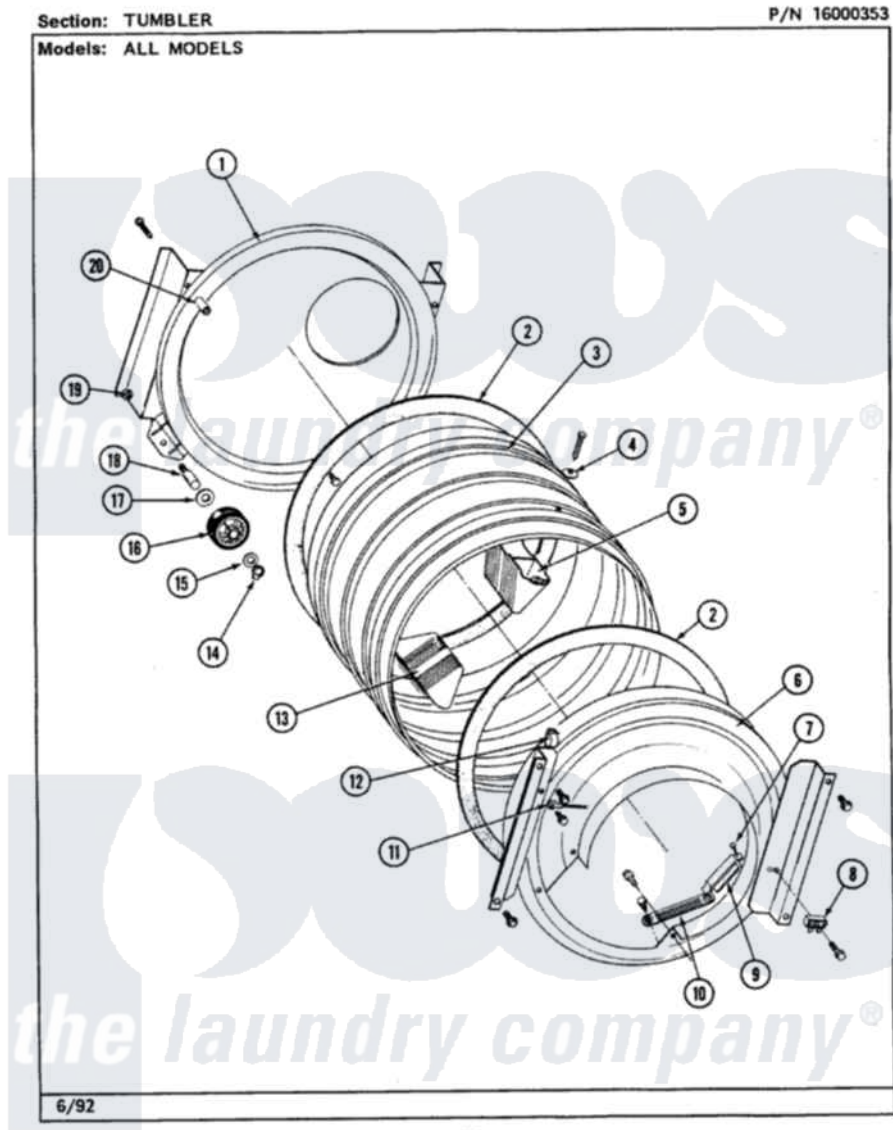

Maytag LSE990ACL 20 - TUMBLER (LSG9900AAL,AAW,ABL,ABW)

12

Maytag Residential Maytag LSE990ACL Stacked Washer and Dryer Parts Parts Diagram 20 - TUMBLER
(LSG9900AAL,AAW,ABL,ABW)
Click on the part number to view part

Item	Original Part Number	Replaced By	Status	Part Description
1	Y306660	33001106		Back, Tumbler
"	313764		Not Available	SCREW
2	314820			Seal, Tumbler
3	Y306664	33001177		Tumbler
"	314805	33001177		Tumbler
"	Y310759			Screw, Tumbler Baffles
4	314158			Washer, Baffle To Tumbler
5	Y310759			Screw, Tumbler Baffles
"	314807		Not Available	TUMBLER BAFFLE - TALL
6	Y310632	1163839		Screw
"	306710			Tumbler Front Assembly
"	Y313561			Screw---NA
"	Y314110	33002917		Screw, No.10-16
7	210720			Rivet, Bearing To Tumbler Frmt
8	306130			Spark Gap Assembly
"	314554		Not Available	SCREW

9	306508		Tumbler Bearing Kit ---W
10	304997		Sensor Assembly With Screws
"	Y251119	3177991	Screw
11	901220		Ground Wire
"	211294	90767	Screw, 8A X 3/8 HeX Washer Head Tapping
12	Y310376		Clip, Door Switch Harness
13	314806	Not Available	TUMBLER BAFFLE - SHORT
"	Y310759		Screw, Tumbler Baffles
14	410233	9703438	Ring-Retrnr
15	312535		Washer, Vault Mounting Brk.
16	Y303373	12001541	Drum Roller/Washer Assembly--W
17	Y313347	312535	Washer, Vault Mounting Brk.
18	Y312948	6-3129480	Shaft- Tumbler
19	312538	33001443	Nut, Hex
20	313915	31-3915	Tech Sheet