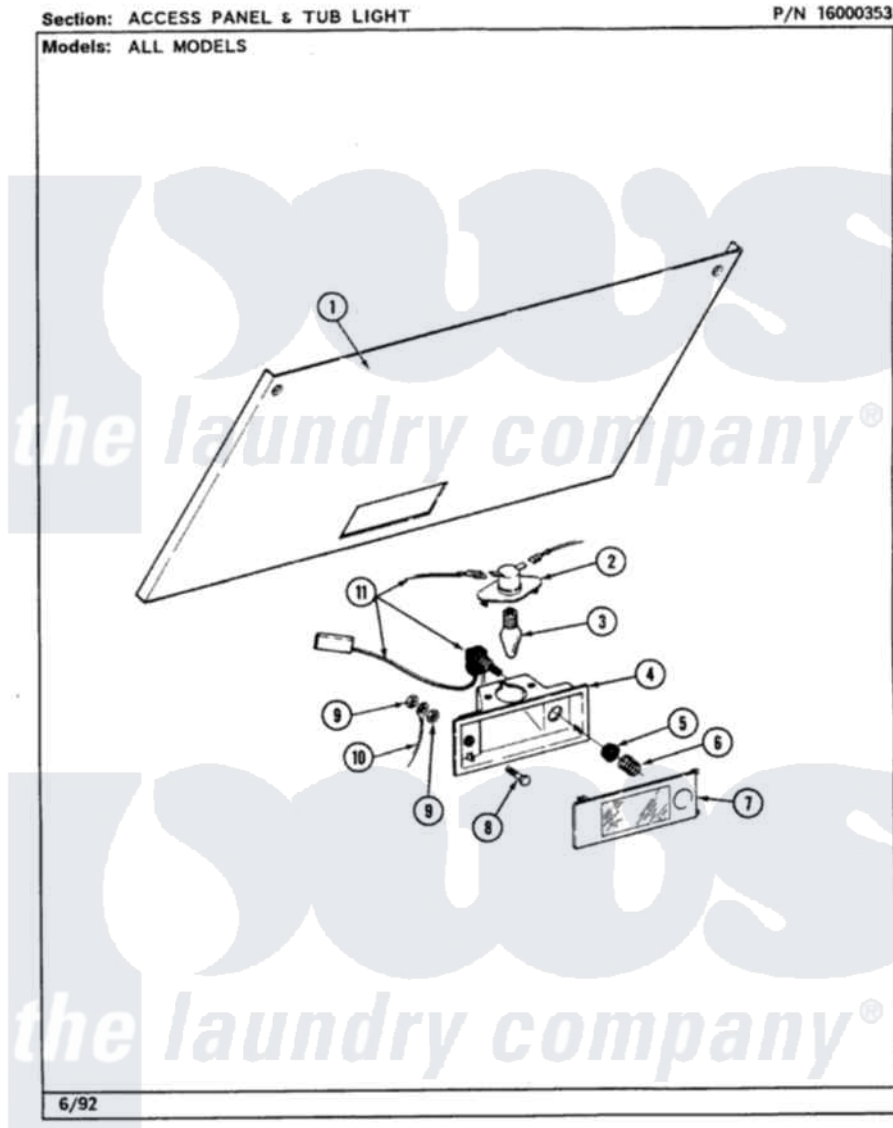

Maytag LSE9900ACW 01 - ACCESS PNL & TUB LGT (LSE ACL,ACW,ADL)

10

Maytag [Residential Maytag LSE9900ACW Stacked Washer and Dryer Parts](#) Parts Diagram 01 - ACCESS PNL & TUB LGT (LSE ACL,ACW,ADL)

[Click on the part number to view part](#)

| Item | Original Part Number | Replaced By | Status | Part Description |
|------|-------------------------|--------------------------|---------------|--------------------------------------|
| 1 | 307844 | | Not Available | ACCESS PANEL (WHT) |
| 2 | 315198 | | Not Available | LAMP HOLDER |
| 3 | Y307100 | 67001316 | | Bulb, Light |
| 4 | 315195 | | | Lamp Bracket |
| 5 | 315197 | | Not Available | NUT FOR TUB LIGHT SWITCH |
| 6 | 315196 | | Not Available | SPRING FOR TUB LIGHT |
| 7 | Y307845 | | Not Available | LENS ASSEMBLY |
| 8 | 315211 | 22002354 | | Screw, Back Bracket |
| 9 | 912077 | | | Locknut, Reader Harness |
| 10 | 204807 | | | Ground Wire, Supp. Plte To Top Cover |
| 11 | Y307847 | | | Switch And Wire Assembly |