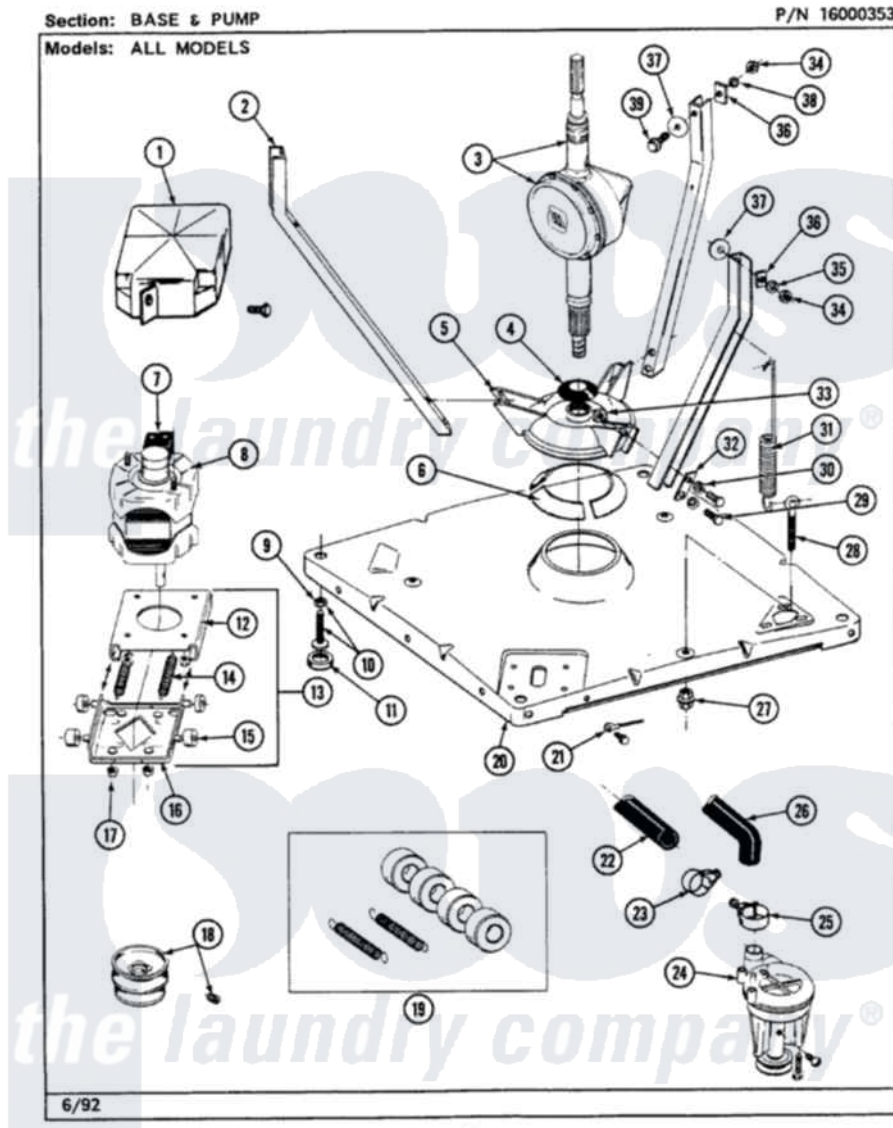

Maytag LSE990ACW 02 - BASE & PUMP

34

Maytag [Residential Maytag LSE990ACW Stacked Washer and Dryer Parts](#) Parts Diagram 02 - BASE & PUMP
 Click on the part number to view part

Item	Original Part Number	Replaced By	Status	Part Description
1	215098			Shield, Motor
2	213100		Not Available	PART NOT USED
3	206707	6-2097750		Trans Dee
4	211028	22001586		Deflector, Water
5	203725			Damper W/Bolt And Clip
6	203956			Damper Pad Kit
7	206505		Not Available	PROD. No.201664-15, & No.205463-3.
"	205133		Not Available	(PROD. IDNo. 2-1664-8 & 2-5463)
"	205132		Not Available	SWITCH, MOTOR EXTERNAL START No.201664-14,205463-4 & 201800-4
8	201805	12002351		Motor-Drve
9	210385			Lock Nut For Adjustable Leg
10	Y302699	22003428		Leg, Adjustable
11	210684			Foot, Adjustable Leg
12	214956			Motor Mount Assembly

13	205999		Motor Mount Assembly
14	202718		Springs, Tension
15	204998	205000	Roller And Spring Kit 4+Spr
16	205908		Motor Mount Assembly
17	Y311426	3400029	Nut, Adapter Plate
18	Y053241		Set Screw, Motor Pulley
"	200816	6-2008160	Pulley- MO
19	205000		Roller And Spring Kit 4+Spr
20	203274		Base With Damper Pads
21	901220		Ground Wire
"	210186	3370225	Screw
22	215365	22001448	Hose, Pump
23	200461	285655	Clamp, Hose
24	211880		Screw, HeX Head No.10 X 1/2 Inc
"	202203	6-2022030	Pump As Pa
"	Y015408	22003235	Screw, Bearing Insert
25	202574	3367052	Clamp, Hose
26	213045		Hose, Outer Tub Part Not Used
27	211949		Nut, Adjustment Eyebolt
28	213120	216416	Bolt, Eye/Centering Spring
29	Y015627		Screw- Hex
30	911852	486009	Lockwasher
31	213054		Centering Spring - 3 Used
32	213073		Washer, Double Brace
33	Y052785		Nut, Brace To Damper
34	Y052734		Nut, Carrage Bolts And Bracket
35	Y054867		Washer, Lock
36	212979	Not Available	WASHER, TUB BRACE
37	211100		Washer, Outer Tub
38	Y054867		Washer, Lock
39	205254	W10175938	Bolt
"	200744	W10175939	Bolt