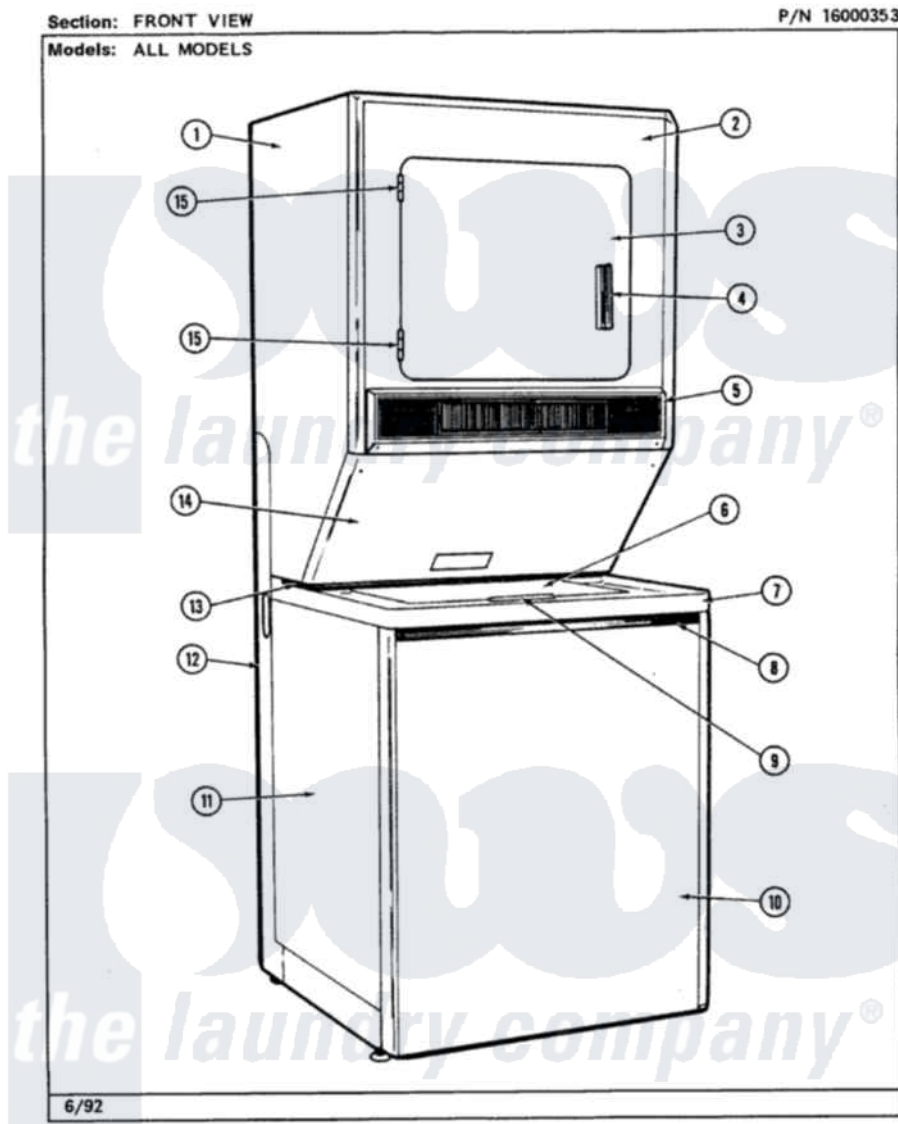

Maytag LSE9900ACW 11 - FRONT VIEW (LSE9900ACL,ACE,ADL,ADW)

2

Maytag Residential Maytag LSE9900ACW Stacked Washer and Dryer Parts Parts Diagram 11 - FRONT VIEW  
(LSE9900ACL,ACE,ADL,ADW)  
Click on the part number to view part

Item	Original Part Number	Replaced By	Status	Part Description
1	<a href="#">308055</a>			Cabinet
2	314474		Not Available	FRONT PANEL-WHITE
3	<a href="#">314475</a>			Panel, Outer Door
4	314476		Not Available	HANDLE, DOOR
5	307851		Not Available	CONTROL PANEL
"	<a href="#">210932</a>			Screw, No.8 X 9/16 Ctsk Note: Screw, Inlet Duct
6	215251		Not Available	LID-WHITE
7	207579		Not Available	TOP COVER (WHITE)
8	215266		Not Available	TRIM, FRONT PANEL
9	<a href="#">206667</a>			Handle With Nuts
10	<a href="#">207205</a>			Panel, Front
11	207207		Not Available	CABINET WHT
12	<a href="#">Y306110</a>			Stand, Dryer
13	215245		Not Available	BRIDGE FOR TOP COVER NA