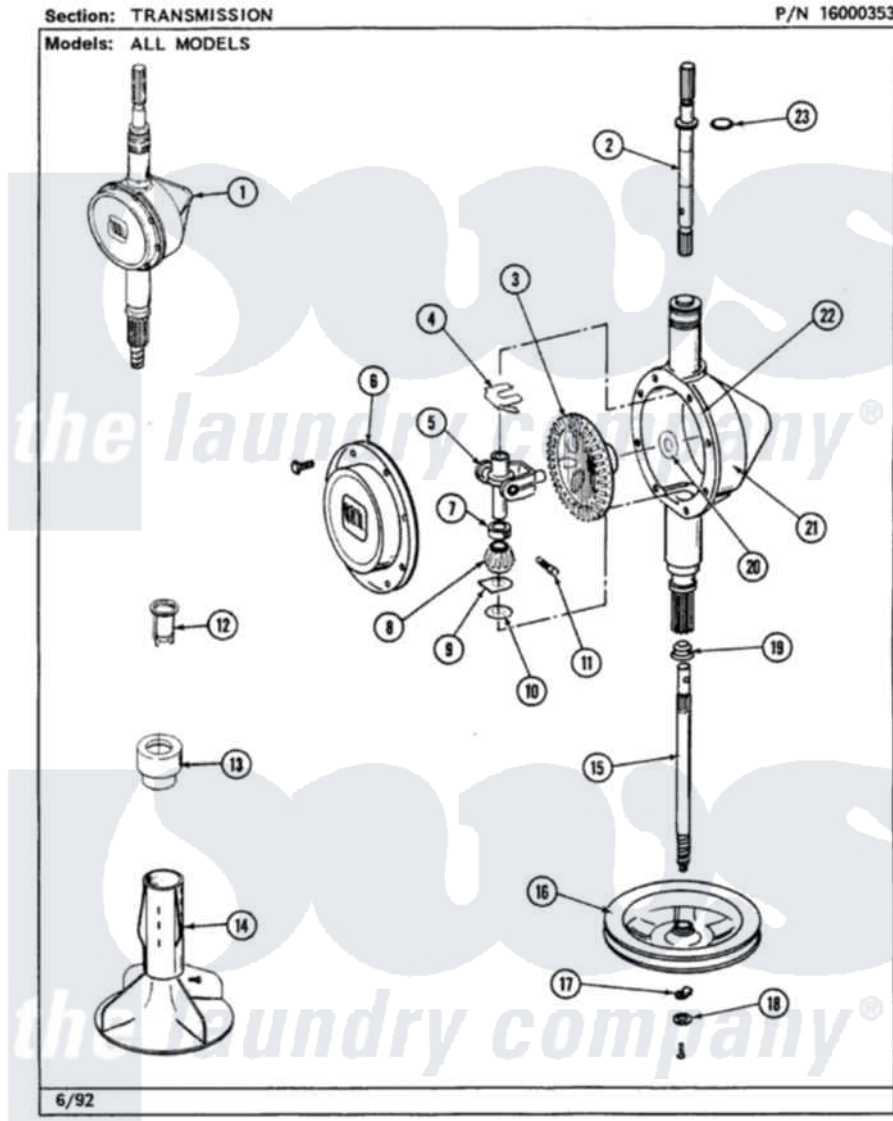

Maytag LSE990ACW 12 - HEATER (LSE990ACL,ACW,ADL,ADW)

32

Maytag Residential Maytag LSE990ACW Stacked Washer and Dryer Parts Parts Diagram 12 - HEATER (LSE990ACL,ACW,ADL,ADW)
Click on the part number to view part

Item	Original Part Number	Replaced By	Status	Part Description
1	211294	90767		Screw, 8A X 3/8 Hex Washer Head Tapping
2	307120		Not Available	INLET DUCT ASSY.
3	314995			Enclosure, Heater
4	315346			Bracket, Thermal Fuse
5	314848	W10116760		Screw
6	307473			Fuse, Thermal
7	314998			Insulator, Terminal
8	307186	Y308615		Heater Sub-Assembly
9	314999			Shield, Radiant
10	314554		Not Available	SCREW
11	Y307173			Wire, Jumper
"	303396			Thermostat, Hi-Limit
12	307183			Heater Assembly
"	Y306111			Heater Assembly Complete