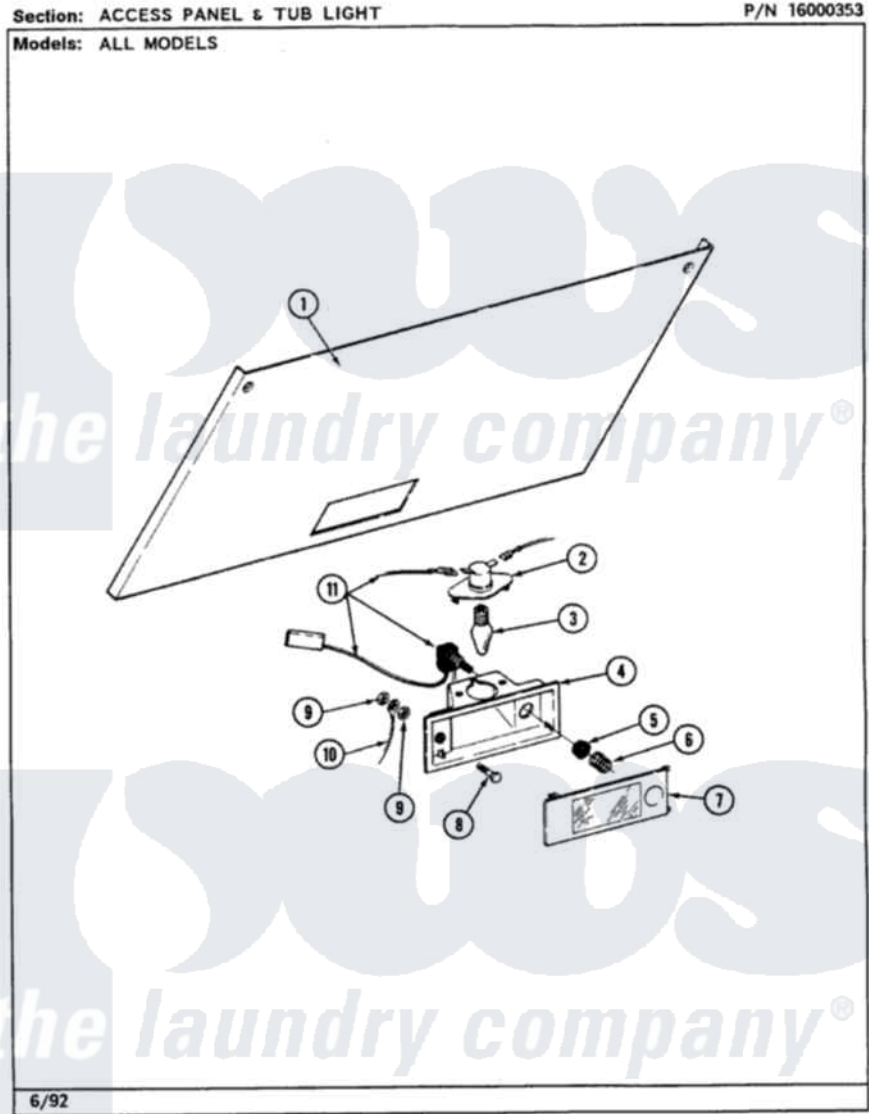

Maytag LSE9900ADL 01 - ACCESS PNL & TUB LGT (LSE ACL,ACW,ADL)

10

Maytag Residential Maytag LSE9900ADL Stacked Washer and Dryer Parts Parts Diagram 01 - ACCESS PNL & TUB LGT (LSE ACL,ACW,ADL)
 Click on the part number to view part

Item	Original Part Number	Replaced By	Status	Part Description
1	307844L		Not Available	ACCESS PANEL (ALM)
2	315198		Not Available	LAMP HOLDER
3	Y307100	67001316		Bulb, Light
4	315227			Lamp Bracket ALM
5	315197		Not Available	NUT FOR TUB LIGHT SWITCH
6	315196		Not Available	SPRING FOR TUB LIGHT
7	Y307926		Not Available	LENS ASSY ALM
8	315211	22002354		Screw, Back Bracket
9	912077			Locknut, Reader Harness
10	204807			Ground Wire, Supp. Plte To Top Cover
11	Y307847			Switch And Wire Assembly