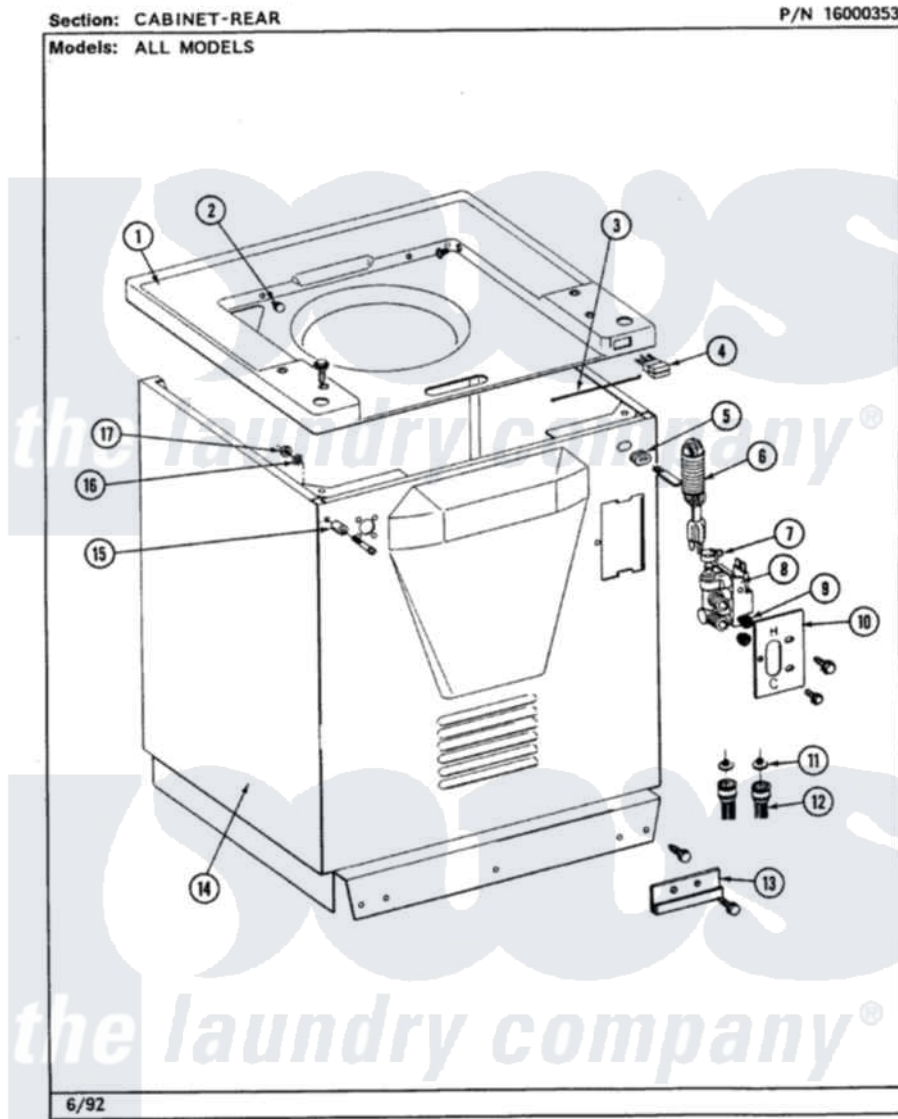

# Maytag LSE990ADL 08 - CABINET-REAR (LSE990ACL,ACW,ADL,ADW)

26

Maytag Residential Maytag LSE990ADL Stacked Washer and Dryer Parts Parts Diagram 08 - CABINET-REAR (LSE990ACL,ACW,ADL,ADW)  
Click on the part number to view part

Item	Original Part Number	Replaced By	Status	Part Description
1	<a href="#">214354</a>			Screw, Top Cover To Cabnt.
"	207579L		Not Available	TOP COVER (ALMOND)
2	215247		Not Available	BUMPER FOR LID
3	215274		Not Available	TOP COVER RESTRAINT
4	213076		Not Available	PIN FOR PLUG
"	<a href="#">215539</a>			Pin Housing
"	206420		Not Available	EDGE CONNECTOR ASSEMBLY
"	<a href="#">206849</a>			D.C. Wire Harness
5	<a href="#">211881</a>			Grommet, Cord Part Not Used-Gas Models Only
6	<a href="#">Y313559</a>			Screw
"	<a href="#">Y310376</a>			Clip, Door Switch Harness
"	206424		Not Available	POWER CORD
7	<a href="#">201575</a>			Clamp, Hose
8	<a href="#">206413</a>			Water Valve-DC

"	<a href="#">Y313561</a>		Screw---NA
9	214337	<a href="#">96160</a>	Screen
10	215264	<a href="#">22002371</a>	Bracket
"	212276	<a href="#">W10116760</a>	Screw
11	200961	<a href="#">12001413</a>	Strainer And Washer Kit
12	200672	<a href="#">76314</a>	Hose, Inlet 6 Ft. Hose With Elbow
13	215278	Not Available	GLIDE FOR WASHER
14	207207L	Not Available	CABINET ALM---NA
15	215276	<a href="#">Y215513</a>	Standoff, Circuit Board
"	215277	<a href="#">67006908</a>	Screw, Ice Rack
16	<a href="#">310557</a>		Washer
17	Y052659	<a href="#">Y052655</a>	Hex Nut, No.8-32