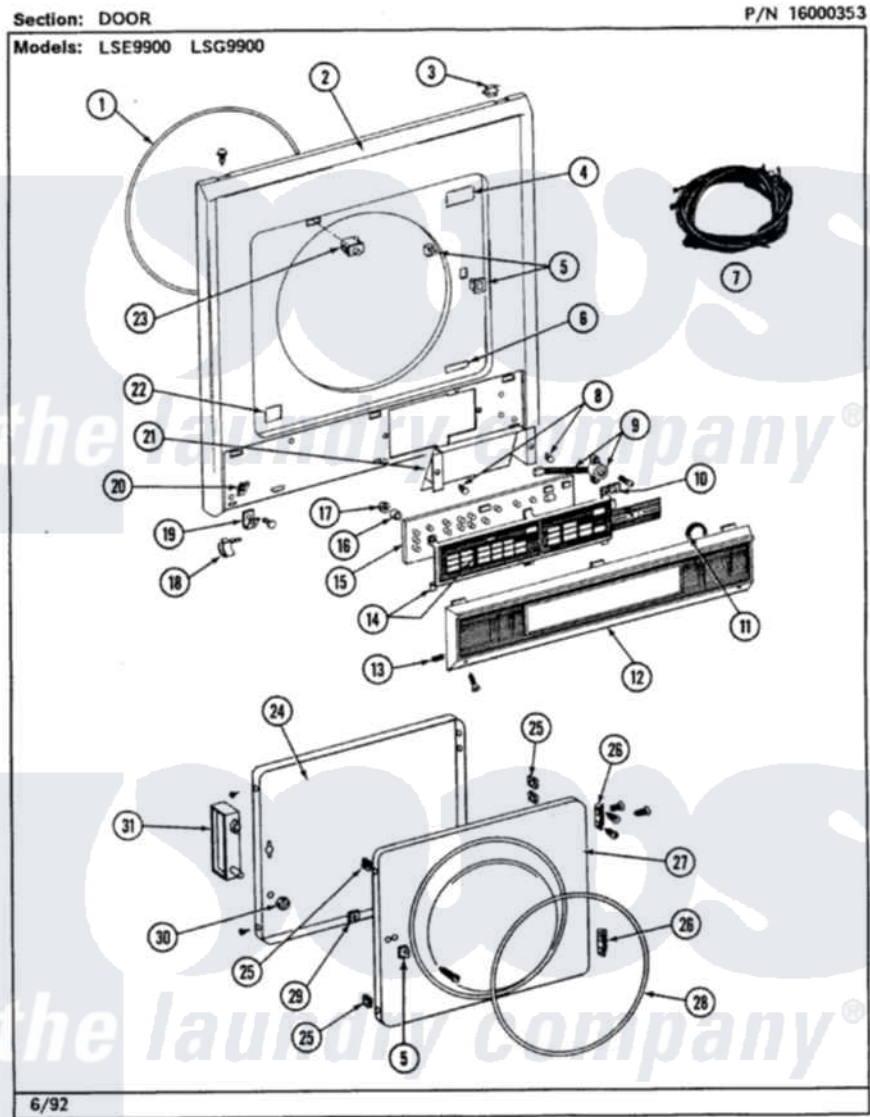

Maytag LSE990ADL 10 - DOOR (LSE990ACL,ACE,ADL,ADW)

Maytag Residential Maytag LSE990ADL Stacked Washer and Dryer Parts Parts Diagram 10 - DOOR
(LSE990ACL,ACE,ADL,ADW)
Click on the part number to view part

Item	Original Part Number	Replaced By	Status	Part Description
1	314286			Seal For Front Panel
2	212277			Screw, No.8 X 1/2 Inch
"	314474L		Not Available	FRONT PANEL-ALMOND
3	Y310376			Clip, Door Switch Harness
4	Y313927			INSTRUCTION LABEL
5	306436			Door Latch Kit--W
"	312960	489355		Screw, 8 X 1/2
6	314609		Not Available	CAUTION LABEL
7	306717		Not Available	CNT. HARNESS MICROPROCESSOR
"	Y312953			Terminal, Edgeboard
"	910768	M0280301		Tie Electr
8	314523			Clip
9	212949	22001866		Screw, Relay
"	306070		Not Available	SPEAKER
10	912086			Clip, Speed

11	314561		Not Available	AIR SEAL
12	210932			Screw, No.8 X 9/16 Ctsk Note: Screw, Inlet Duct
"	307851		Not Available	CONTROL PANEL
13	314560		Not Available	SEAL, MOISTURE
14	Y307849		Not Available	TOUCH PAD WITH BRACKET
"	211294	90767		Screw, 8A X 3/8 HeX Washer Head Tapping
15	306069	33001048		Control Assembly
16	912075			Spacer, Circuit Board
17	912077			Locknut, Reader Harness
18	314482			Fastener, Spring
19	211294	90767		Screw, 8A X 3/8 HeX Washer Head Tapping
"	314481			Mounting Bracket
20	314748	488660		Nut, Speed
21	314517			Shield For Microprocessor
22	314486		Not Available	LABEL
23	Y305753	W10169313		Switch-Dor
24	314475L			Panel, Outer Door
25	Y313910			Clip, Door Liner To Outer Panel
26	Y304577	33001230		Hinge, Door
"	Y314062			Screw, Door Hinge And Panel
27	306676		Not Available	INNER DOOR WITH KNOB
28	314077			Door Seal
29	Y313911			Door Strike Retainer
30	214872			Palnut, End Cap Note: Nut, Lamp Holder
31	314476		Not Available	HANDLE, DOOR