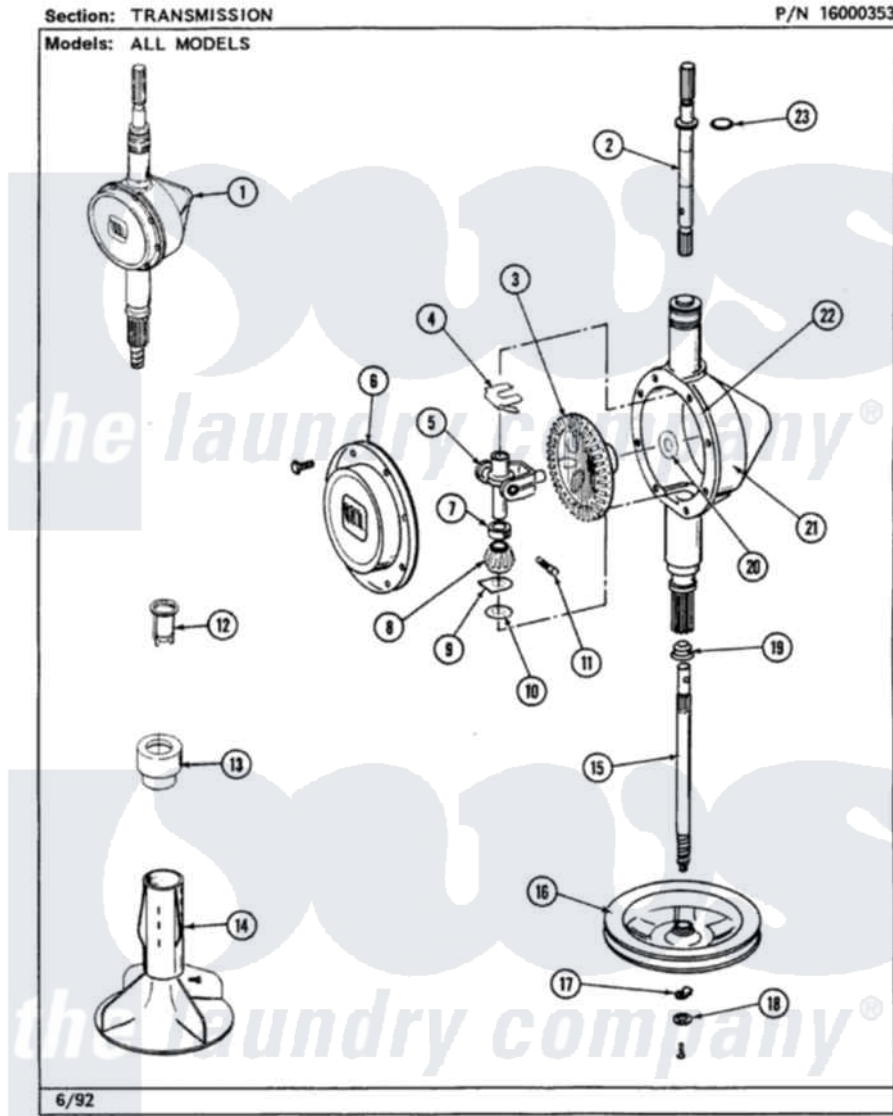

Maytag LSE990ADL 12 - HEATER (LSE990ACL,ACW,ADL,ADW)

Maytag Residential Maytag LSE990ADL Stacked Washer and Dryer Parts Parts Diagram 12 - HEATER
 (LSE990ACL,ACW,ADL,ADW)
 Click on the part number to view part

Item	Original Part Number	Replaced By	Status	Part Description
1	211294	90767		Screw, 8A X 3/8 Hex Washer Head Tapping
2	307120		Not Available	INLET DUCT ASSY.
3	314995			Enclosure, Heater
4	315346			Bracket, Thermal Fuse
5	314848	W10116760		Screw
6	307473			Fuse, Thermal
7	314998			Insulator, Terminal
8	307186	Y308615		Heater Sub-Assembly
9	314999			Shield, Radiant
10	314554		Not Available	SCREW
11	308217			Thermostat, Hi-Limit
"	Y307173			Wire, Jumper
"	303896			Hi-Limit Thermostat-Canada
12	307183			Heater Assembly
"	Y306111			Heater Assembly Complete