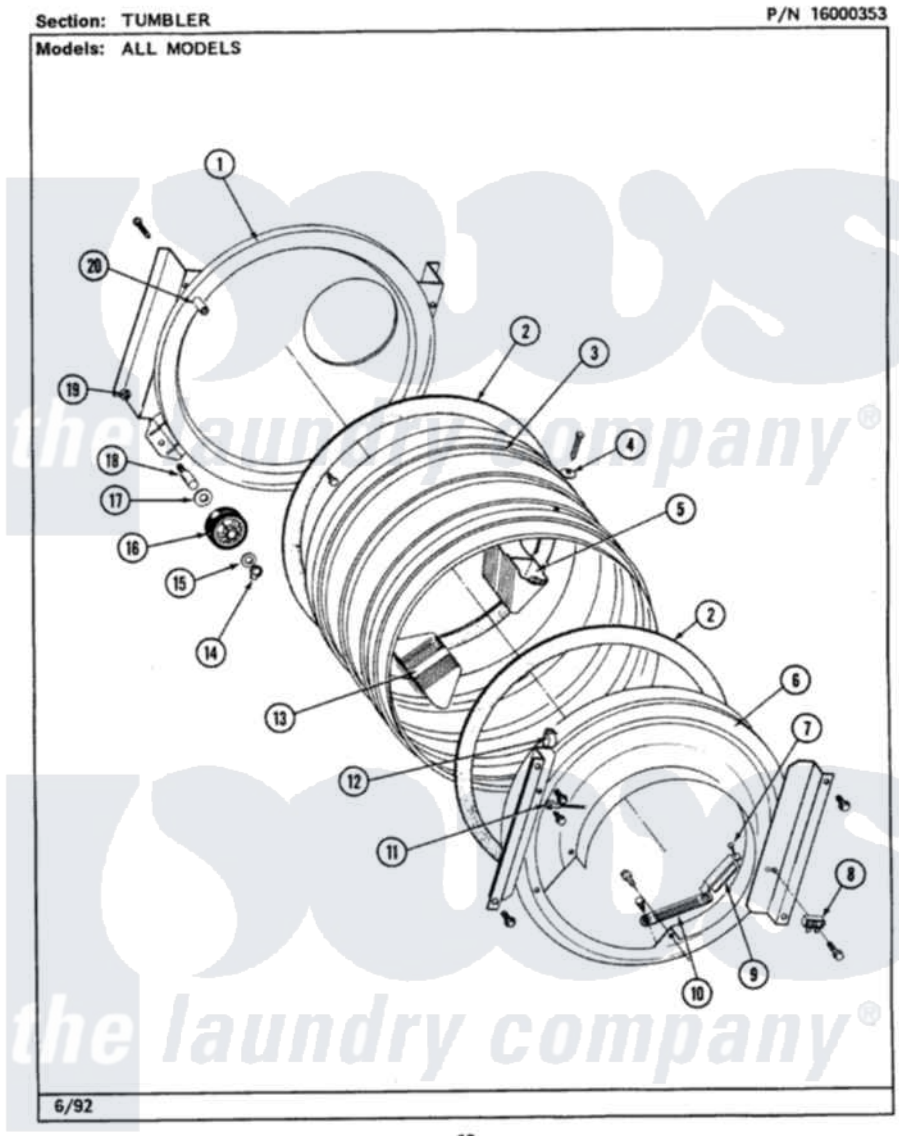

Maytag LSE9900ADL 19 - TUMBLER (LSE9900AEL,AEW)

12

Maytag Residential Maytag LSE9900ADL Stacked Washer and Dryer Parts Parts Diagram 19 - TUMBLER (LSE9900AEL,AEW)

Click on the part number to view part

Item	Original Part Number	Replaced By	Status	Part Description
1	Y306660	33001106		Back, Tumbler
"	313764		Not Available	SCREW
2	314820			Seal, Tumbler
3	Y306664	33001177		Tumbler
"	314805	33001177		Tumbler
"	Y310759			Screw, Tumbler Baffles
4	314158			Washer, Baffle To Tumbler
5	Y310759			Screw, Tumbler Baffles
"	314807		Not Available	TUMBLER BAFFLE - TALL
6	Y310632	1163839		Screw
"	306710			Tumbler Front Assembly
"	Y313561			Screw---NA
"	Y314110	33002917		Screw, No.10-16
7	210720			Rivet, Bearing To Tumbler Frmt
8	306130			Spark Gap Assembly
"	314554		Not Available	SCREW

9	306508		Tumbler Bearing Kit ---W
10	304997		Sensor Assembly With Screws
"	Y251119	3177991	Screw
11	901220		Ground Wire
"	211294	90767	Screw, 8A X 3/8 HeX Washer Head Tapping
12	Y310376		Clip, Door Switch Harness
13	314806	Not Available	TUMBLER BAFFLE - SHORT
"	Y310759		Screw, Tumbler Baffles
14	410233	9703438	Ring-Retrnr
15	312535		Washer, Vault Mounting Brk.
16	Y303373	12001541	Drum Roller/Washer Assembly--W
17	Y313347	312535	Washer, Vault Mounting Brk.
18	Y312948	6-3129480	Shaft- Tumbler
19	312538	33001443	Nut, Hex
20	313945	31-3945	Tech Sheet