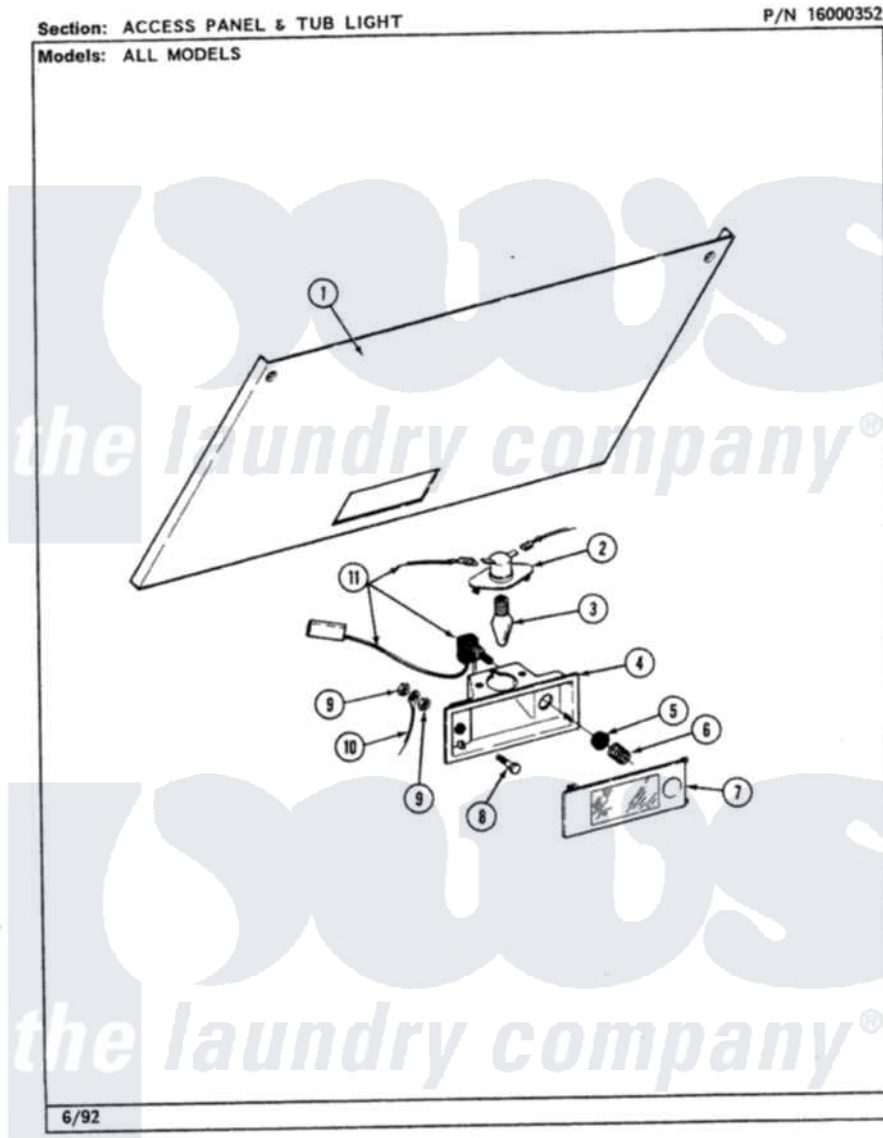

Maytag LSE990AEE 01 - ACCESS PANEL & TUB LIGHT

10

Maytag Residential Maytag LSE990AEE Stacked Washer and Dryer Parts Parts Diagram 01 - ACCESS PANEL & TUB LIGHT

Click on the part number to view part

Item	Original Part Number	Replaced By	Status	Part Description
1	307844		Not Available	ACCESS PANEL (WHT)
2	315198		Not Available	LAMP HOLDER
3	Y307100	67001316		Bulb, Light
4	315195			Lamp Bracket
5	315197		Not Available	NUT FOR TUB LIGHT SWITCH
6	315196		Not Available	SPRING FOR TUB LIGHT
7	Y307845		Not Available	LENS ASSEMBLY
8	315211	22002354		Screw, Back Bracket
9	912077			Locknut, Reader Harness
10	204807			Ground Wire, Supp. Plte To Top Cover
11	Y307847			Switch And Wire Assembly