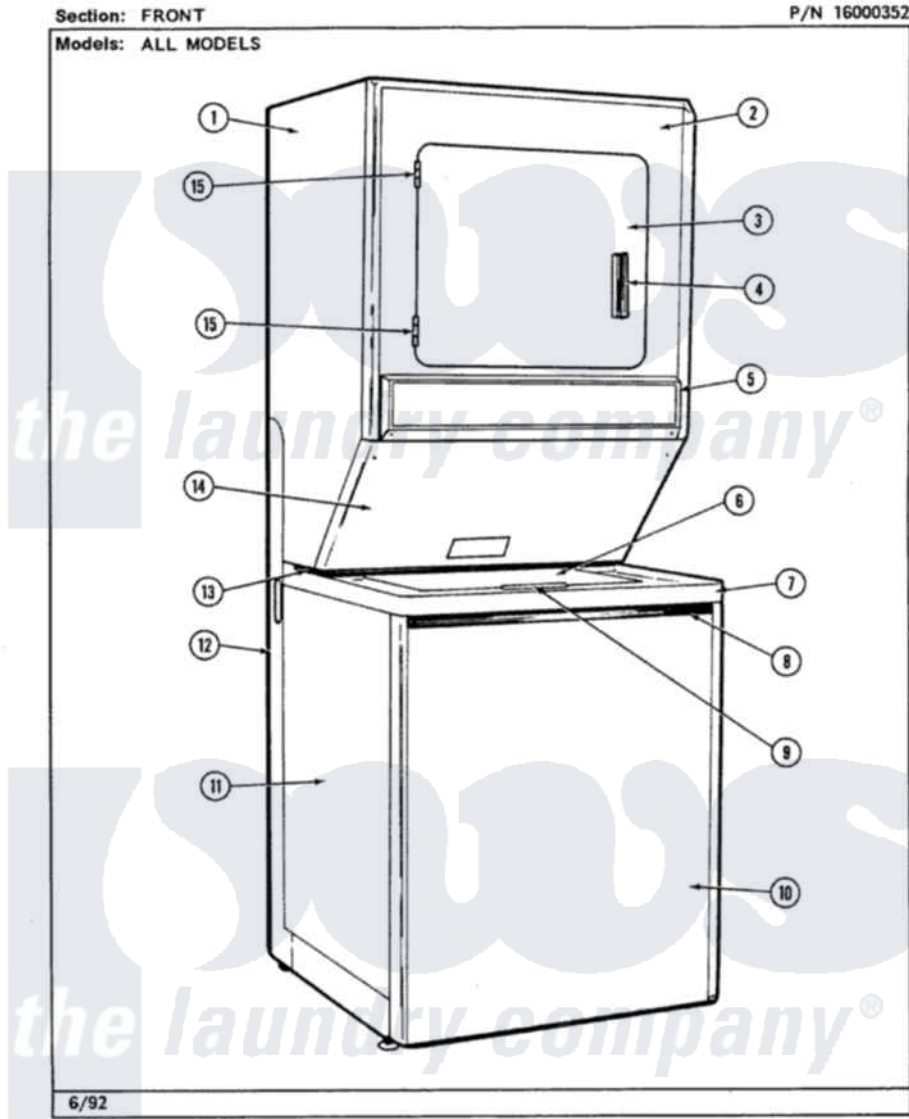

Maytag LSE9900AEE 12 - FRONT VIEW (LSE9900AEx)

2

Maytag Residential Maytag LSE9900AEE Stacked Washer and Dryer Parts Parts Diagram 12 - FRONT VIEW (LSE9900AEx)

[Click on the part number to view part](#)

Item	Original Part Number	Replaced By	Status	Part Description
1	308055			Cabinet
2	314474		Not Available	FRONT PANEL-WHITE
3	314475			Panel, Outer Door
4	314476		Not Available	HANDLE, DOOR
5	307966			Control Panel
"	210932			Screw, No.8 X 9/16 Ctsk Note: Screw, Inlet Duct
6	215251		Not Available	LID-WHITE
7	207579		Not Available	TOP COVER (WHITE)
8	215266		Not Available	TRIM, FRONT PANEL
9	206667			Handle With Nuts
10	207205			Panel, Front
11	207207		Not Available	CABINET WHT
12	Y306110			Stand, Dryer
13	215245		Not Available	BRIDGE FOR TOP COVER NA