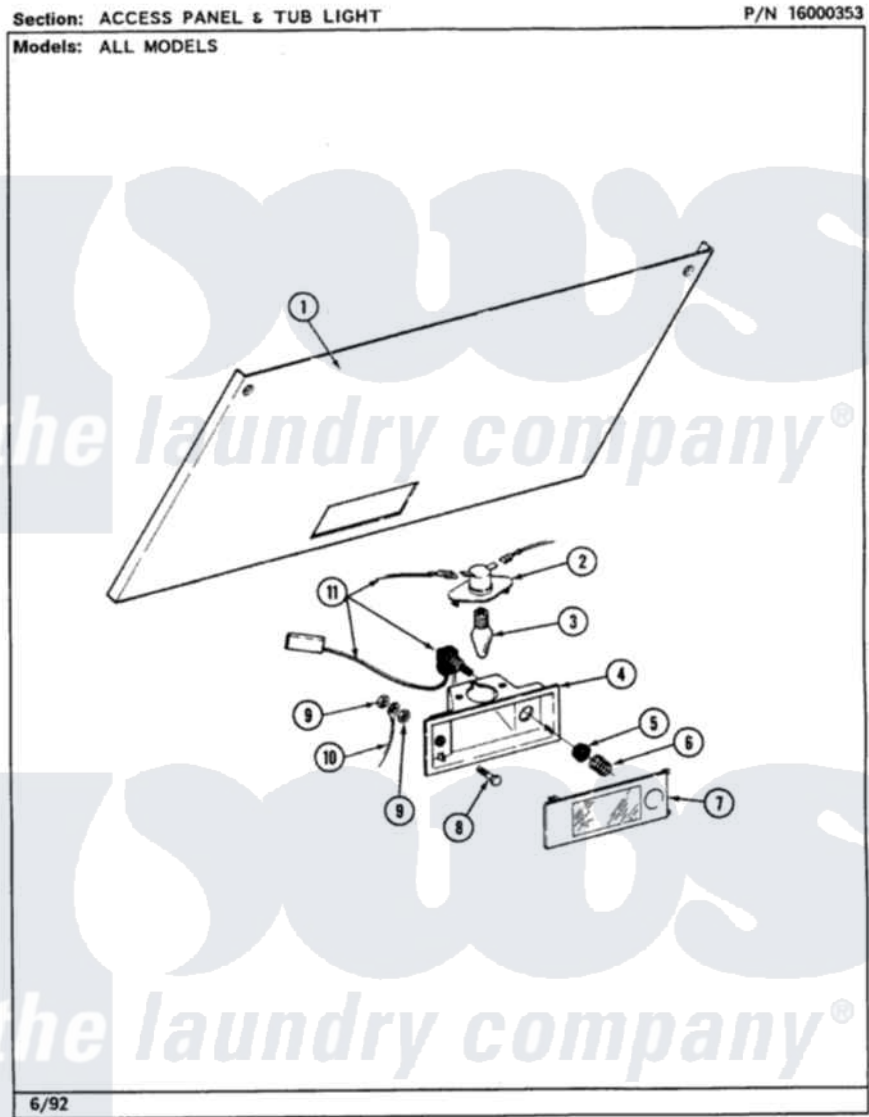

Maytag LSE9900AFL 01 - ACCESS PNL & TUB LGT (LSE9900AFx)

10

Maytag Residential Maytag LSE9900AFL Stacked Washer and Dryer Parts Parts Diagram 01 - ACCESS PNL & TUB LGT (LSE9900AFx)

[Click on the part number to view part](#)

Item	Original Part Number	Replaced By	Status	Part Description
1	307844L		Not Available	ACCESS PANEL (ALM)
2	315198		Not Available	LAMP HOLDER
3	Y307100	67001316		Bulb, Light
4	315227			Lamp Bracket ALM
5	315197		Not Available	NUT FOR TUB LIGHT SWITCH
6	315196		Not Available	SPRING FOR TUB LIGHT
7	Y307926		Not Available	LENS ASSY ALM
8	315211	22002354		Screw, Back Bracket
9	912077			Locknut, Reader Harness
10	204807			Ground Wire, Supp. Plte To Top Cover
11	Y307847			Switch And Wire Assembly