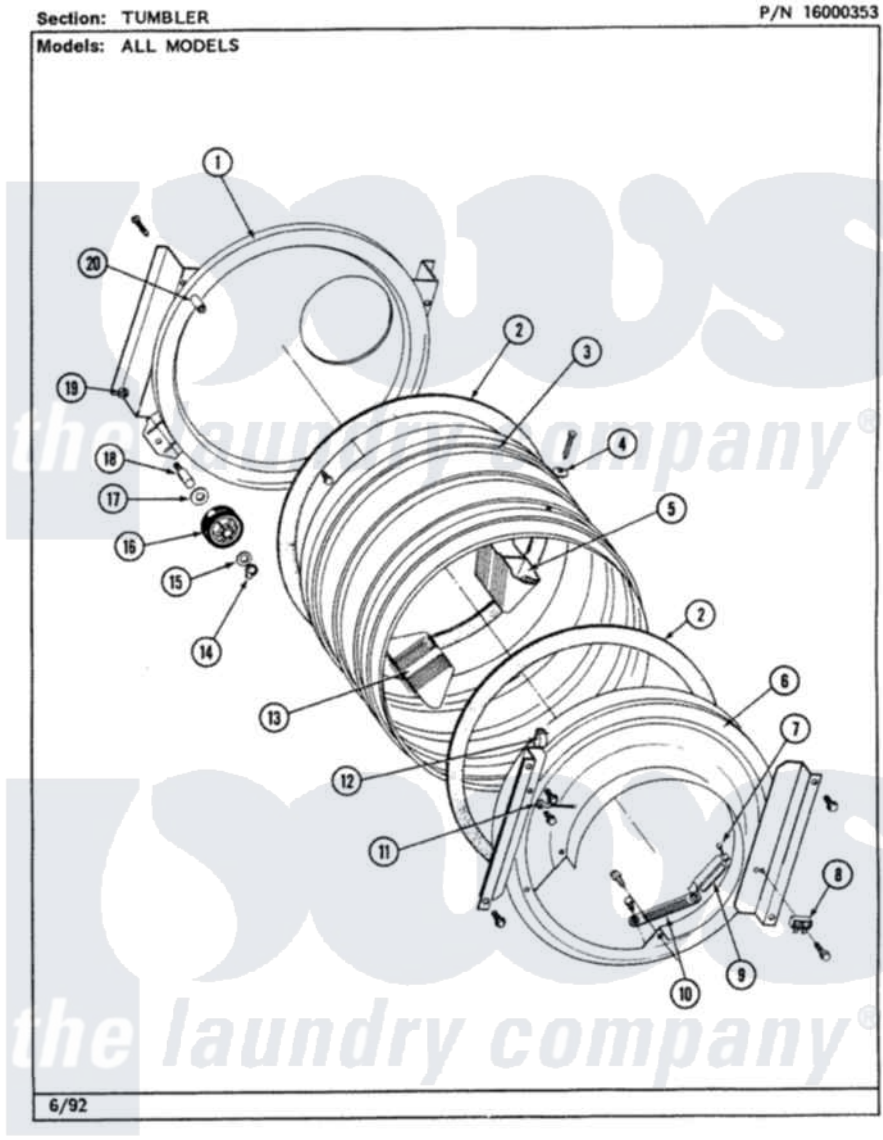

Maytag LSE9900AFL 08 - FRONT (LSE9900AFL,AFW)

Maytag Residential Maytag LSE9900AFL Stacked Washer and Dryer Parts Parts Diagram 08 - FRONT (LSE9900AFL,AFW)

[Click on the part number to view part](#)

Item	Original Part Number	Replaced By	Status	Part Description
1	308055L		Not Available	CABINET (ALM)
2	314474L		Not Available	FRONT PANEL-ALMOND
3	314475L			Panel, Outer Door
4	314476		Not Available	HANDLE, DOOR
5	307851		Not Available	CONTROL PANEL
"	210932			Screw, No.8 X 9/16 Ctsk Note: Screw, Inlet Duct
6	215251L			Lid-Almond---NA
7	207579L		Not Available	TOP COVER (ALMOND)
8	215266		Not Available	TRIM, FRONT PANEL
9	206667			Handle With Nuts
10	207205L	22002651		Panel, Front
11	207207L		Not Available	CABINET ALM---NA
12	306110L	33002516		Stand, Dryer
13	215245L		Not Available	BRIDGE FOR TOP COVER ALMOND