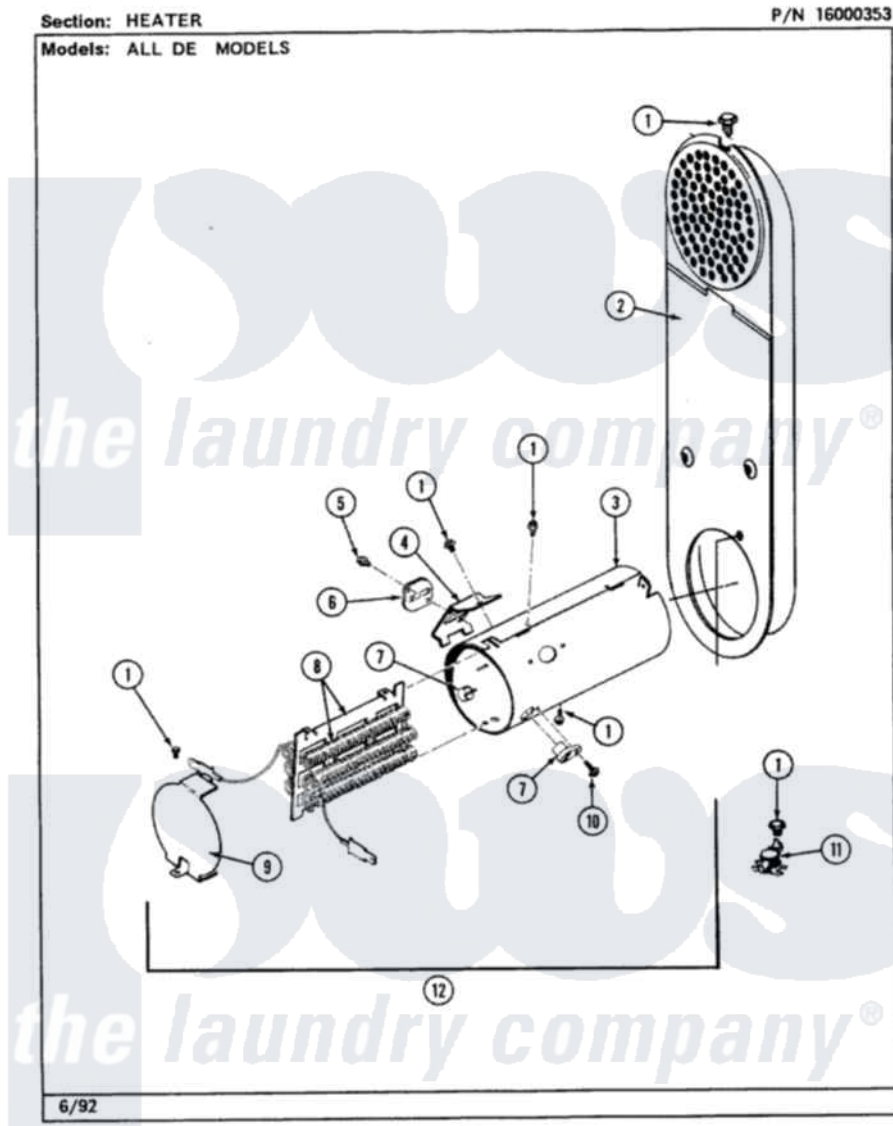

Maytag LSE9900AFL 09 - HEATER (LSE9900AFL,AFW)

18

Maytag Residential Maytag LSE9900AFL Stacked Washer and Dryer Parts Parts Diagram 09 - HEATER (LSE9900AFL,AFW)

[Click on the part number to view part](#)

Item	Original Part Number	Replaced By	Status	Part Description
1	211294	90767		Screw, 8A X 3/8 HeX Washer Head Tapping
2	307120		Not Available	INLET DUCT ASSY.
3	314995			Enclosure, Heater
4	315346			Bracket, Thermal Fuse
5	314848	W10116760		Screw
6	307473			Fuse, Thermal
7	314998			Insulator, Terminal
8	307188		Not Available	HEATER SUB-ASSEMBLY (208V)
"	307186	Y308615		Heater Sub-Assembly
9	314999			Shield, Radiant
10	314554		Not Available	SCREW
11	308217			Thermostat, Hi-Limit
"	303396			Thermostat, Hi-Limit
12	307183			Heater Assembly