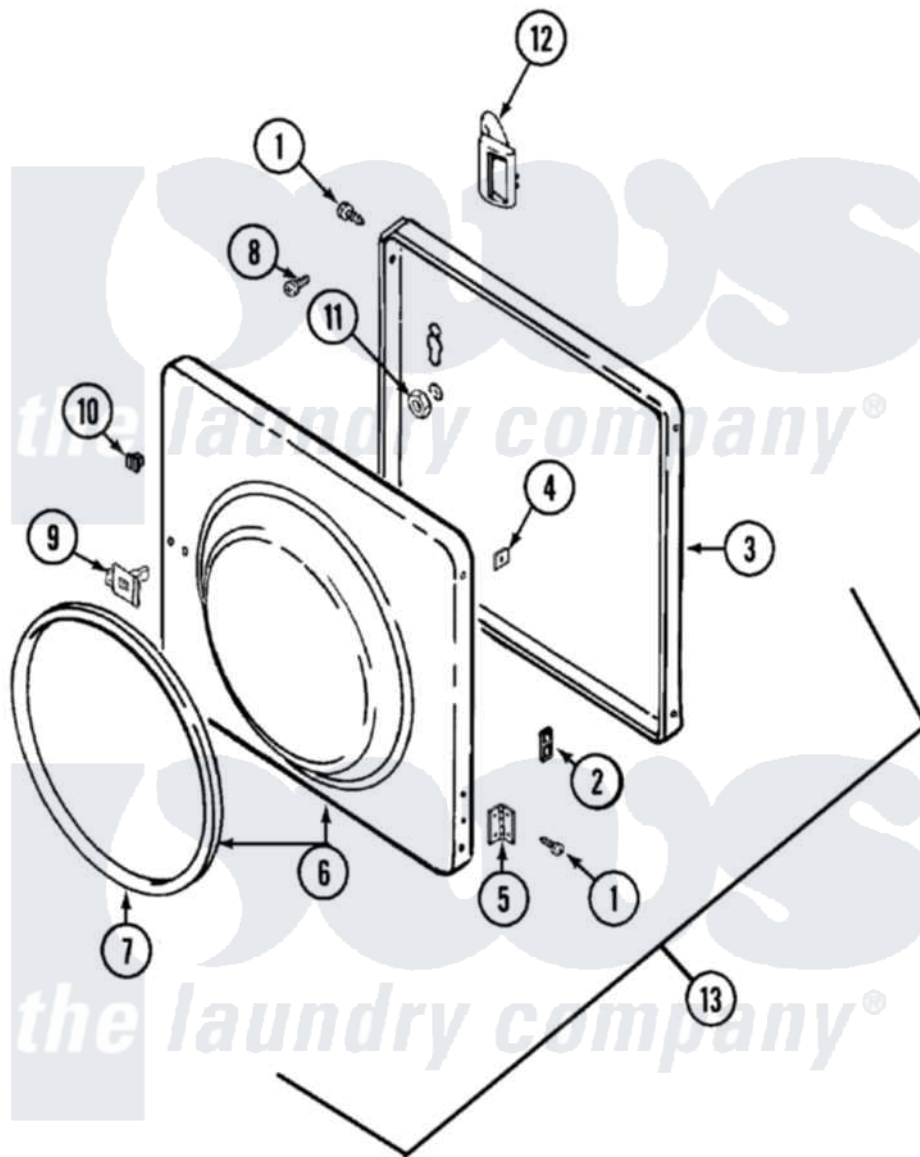

Maytag LSE9904ACL 05 - DOOR

Maytag [Residential Maytag LSE9904ACL Stacked Washer and Dryer Parts](#) Parts Diagram 05 - DOOR
 Click on the part number to view part

Item	Original Part Number	Replaced By	Status	Part Description
1	Y314062			Screw, Door Hinge And Panel
2	33001222			Speednut, Twin
"	33001221	22001817		Sheet, Sound Damper
"	Y313907			Fastener, Twin
3	314475L			Panel, Outer Door
4	Y313910			Clip, Door Liner To Outer Panel
5	33001230			Hinge, Door
6	33001002			Door, Inner
7	33001005			Seal, Door
8	312960	489355		Screw, 8 X 1/2
9	Y304578	LA-1003		Door Catch Kit
10	Y313911			Door Strike Retainer
11	214872			Palnut, End Cap Note: Nut, Lamp Holder
12	314476		Not Available	HANDLE,DOOR
13	33001112		Not Available	DOOR, COMPLETE (ALM)