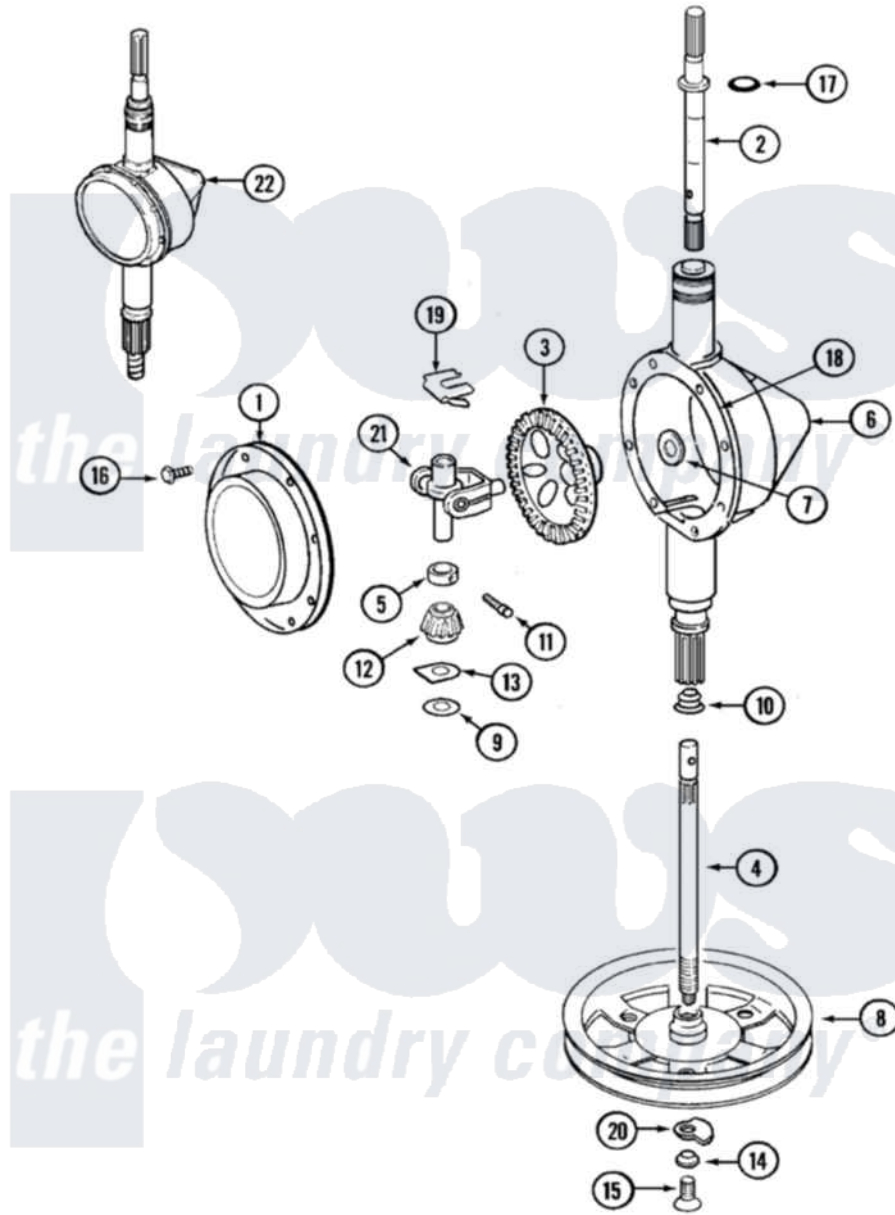

Maytag LSE9904ACM 13 - TRANSMISSION (LSE9904ACM)

Maytag Residential Maytag LSE9904ACM Stacked Washer and Dryer Parts Parts Diagram 13 - TRANSMISSION (LSE9904ACM)

[Click on the part number to view part](#)

Item	Original Part Number	Replaced By	Status	Part Description
1	206628			Cover, Transmission
2	207153	6-2097820		Kit- Shaft
3	206713	6-2067130		Gear- Beve
4	215410	12001450		Ctr Shaft W/Collar Andkeeper- Dp
5	215415		Not Available	COLLAR, LOWER
6	206624	6-2097750		Trans Dee
7	215394			Washer, Bevel Gear
8	211059	6-2301530		Pulley
9	211483	6-2114830		Washer- SP
10	206602	207843		Lip Seal Repair Kit
11	Y206629			Pin, Collar
12	215401	W10221114		Pinion
13	215395			Plate, Clutch
14	211090	22003555		Washer, Stop Lug
15	211375	681582		Screw

16	215417	Not Available	SCREW, TRANSMISSION COVER
17	210690		Seal, Rubber
18	Y058700	675652	Adhesive
19	215581		Spring, Agitator Shaft
20	211089		Lug, Stop Pulley
21	206685	6-2066850	Yoke
22	206707	6-2097750	Trans Dee