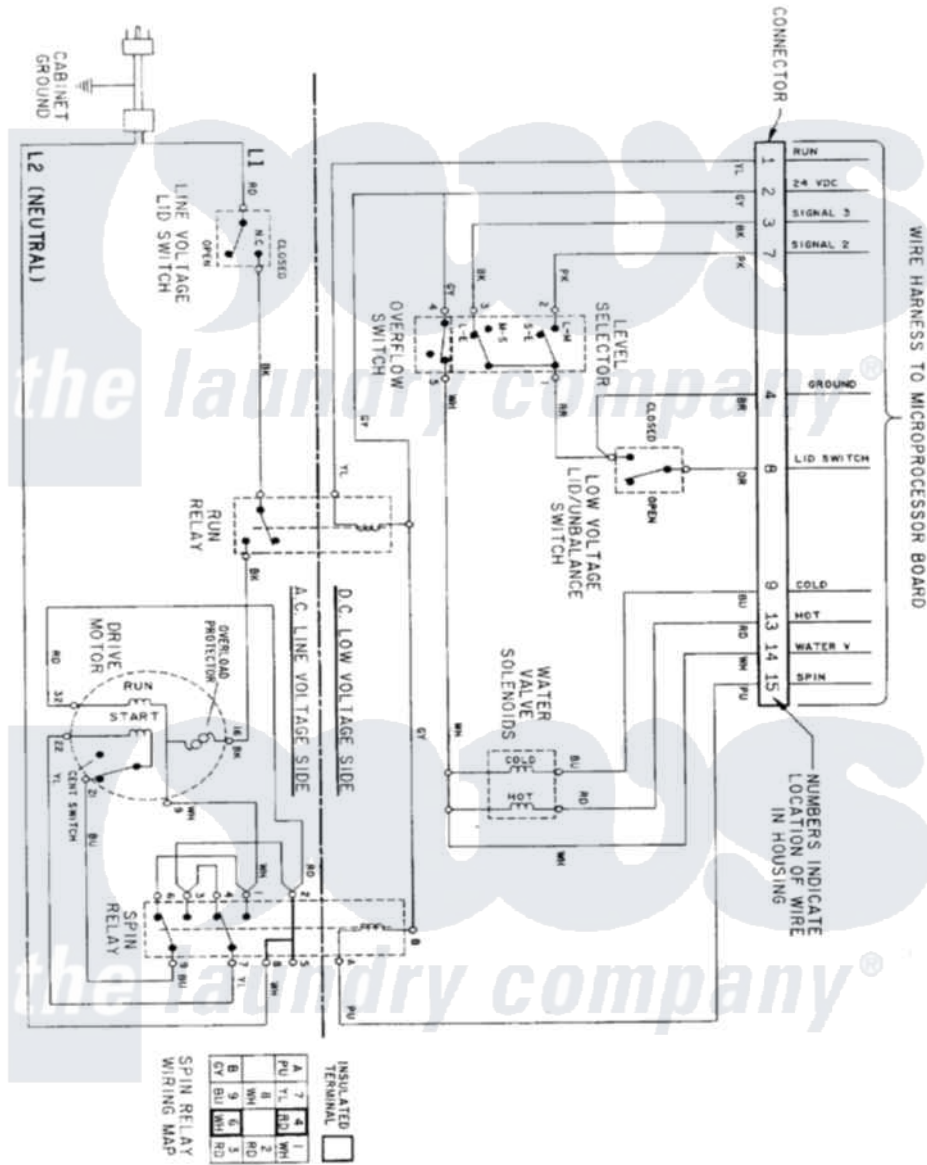

# Maytag LSE9904ADE 16 - WIRING INFORMATION-ALL MODELS (WASHER)

Maytag Residential Maytag LSE9904ADE Stacked Washer and Dryer Parts Parts Diagram 16 - WIRING INFORMATION-ALL MODELS (WASHER)  
 Click on the part number to view part

| Item | Original Part Number | Replaced By | Status        | Part Description   |
|------|----------------------|-------------|---------------|--------------------|
| NI   | 15001292             |             | Not Available | WIRING INFORMATION |