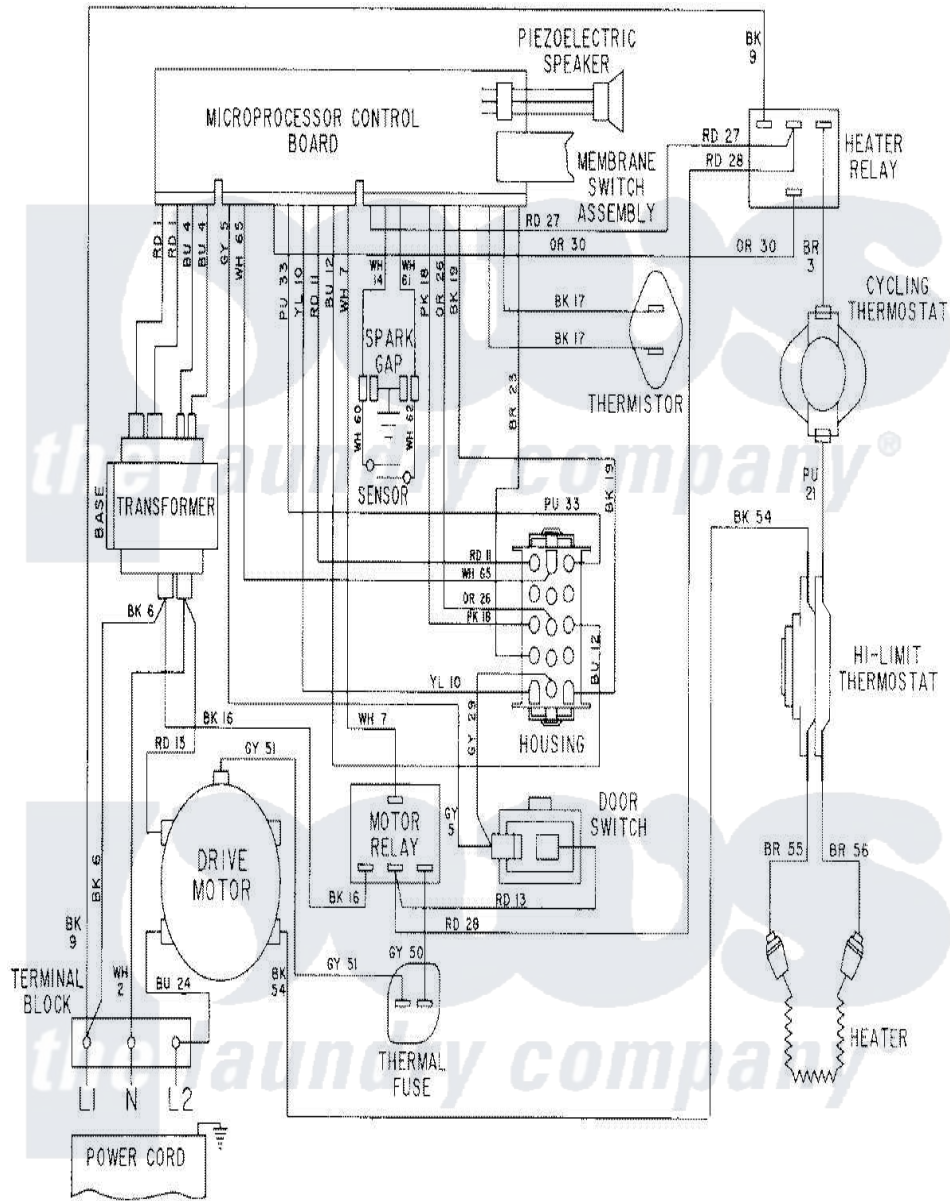

Maytag LSE9904ADE 17 - WIRING INFORMATION-LSE9904ADx (DRYER)

Maytag Residential Maytag LSE9904ADE Stacked Washer and Dryer Parts Diagram 17 - WIRING INFORMATION-LSE9904ADx (DRYER)
 Click on the part number to view part

Item	Original Part Number	Replaced By	Status	Part Description
NI	15001290		Not Available	WIRING INFORMATION
"	15001361		Not Available	WIRING INFORMATION

the laundry company®