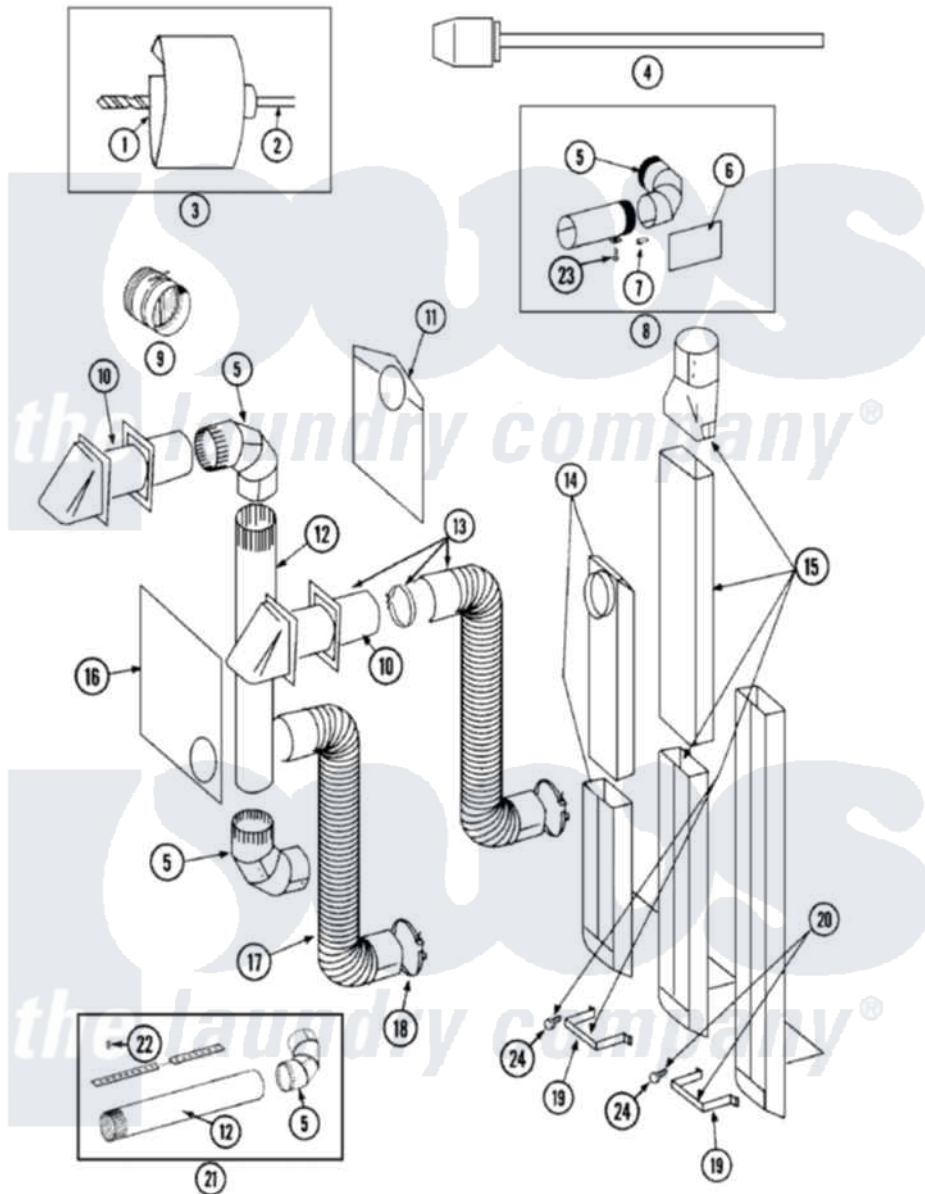

Maytag LSE9904ADL 06 - DUCTING

Maytag Residential Maytag LSE9904ADL Stacked Washer and Dryer Parts Diagram 06 - DUCTING
 Click on the part number to view part

Item	Original Part Number	Replaced By	Status	Part Description
1	038179		Not Available	BLADE, SAW
2	038180		Not Available	REPLACEMENT DRILL
3	038766		Not Available	HOLE SAW W/DRILL BIT
4	038767			Extension Chuck, Drill
5	Y059131			Elbow, Venting
6	312302			Insulation, Exhaust Duct Kit
7	213323			Fastener, Exhaust Duct Kit
8	Y304652			Exhaust Duct Kit
9	059146		Not Available	DAMPER, BACK DRAFT
10	Y059129	4396007RW		Vent Hood
11	311353		Not Available	BAG, LINT (DACRON)
12	Y059130			Pipe, Venting
13	Y059143			Flexible Vent Kit
14	Y059135			Vent Duct Assembly
15	059144		Not Available	RECTANGULAR VENT KIT
16	Y059134			PLATE, ALUM. WINDOW (15"X20")

17	Y304353	4396010RP	6ft Scvent
18	Y304630		Clamp, Flexible Duct
19	313272		Bracket, Exhaust Deflector
20	303736	Not Available	EXHAUST DEFLECTOR KIT
21	306399	Not Available	EXHAUST DEFLECTOR KIT
22	Y251119	3177991	Screw
23	211294	90767	Screw, 8A X 3/8 HeX Washer Head Tapping
24	211294	90767	Screw, 8A X 3/8 HeX Washer Head Tapping