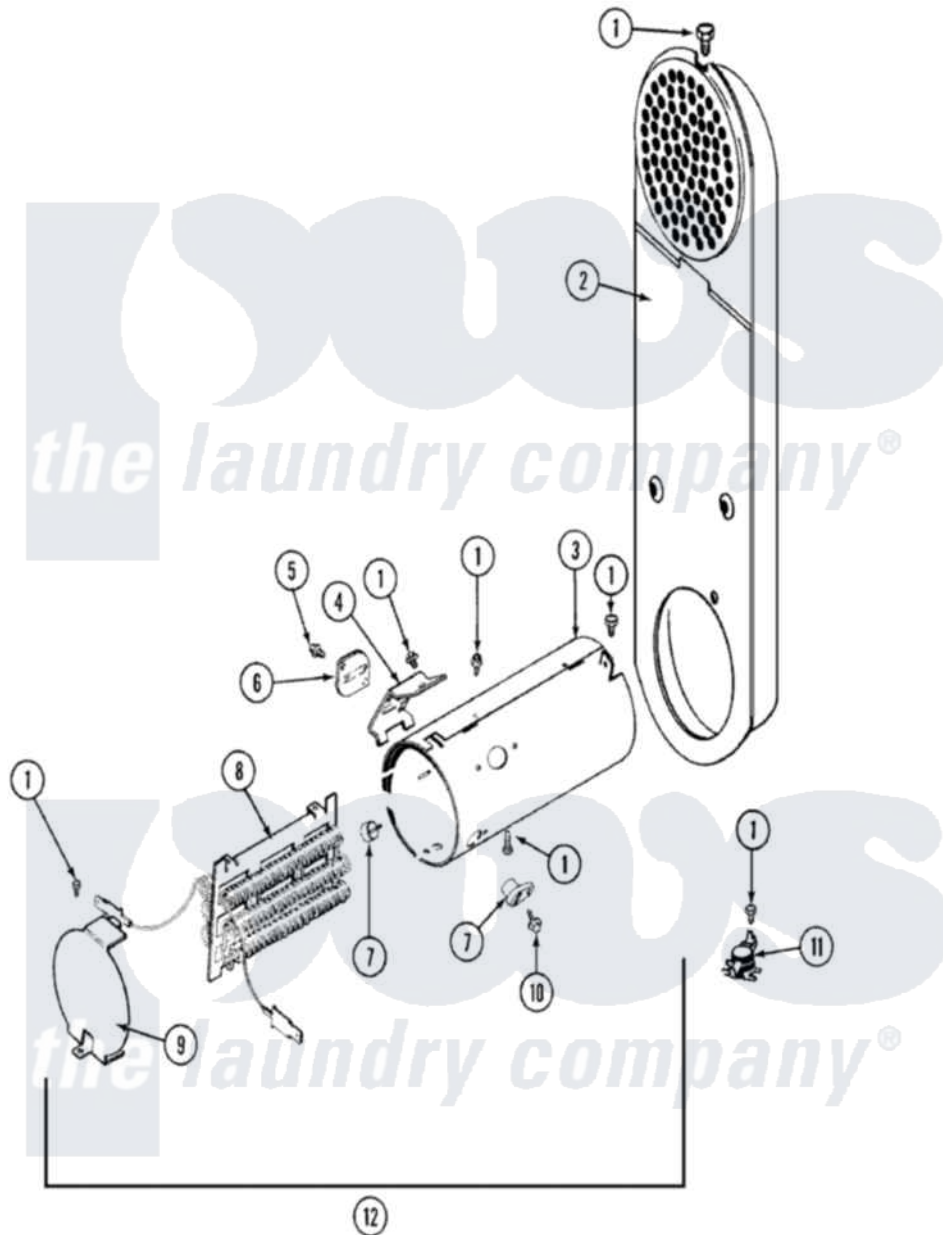

# Maytag LSE9904ADL 09 - HEATER

Maytag Residential Maytag LSE9904ADL Stacked Washer and Dryer Parts Diagram 09 - HEATER  
 Click on the part number to view part

Item	Original Part Number	Replaced By	Status	Part Description
1	211294	<a href="#">90767</a>		Screw, 8A X 3/8 HeX Washer Head Tapping
2	<a href="#">Y303362</a>			Inlet Duct Assembly - DE
3	<a href="#">314995</a>			Enclosure, Heater
4	<a href="#">315346</a>			Bracket, Thermal Fuse
5	314848	<a href="#">W10116760</a>		Screw
6	<a href="#">307473</a>			Fuse, Thermal
7	<a href="#">314998</a>			Insulator, Terminal
8	<a href="#">308617</a>			Heater Sub-Assembly
"	308616		Not Available	HEATER SUB-ASSEMBLY (208V)
9	315000	<a href="#">33002682</a>		Screw, Coin Drop Mounting Brk.
10	314554		Not Available	SCREW
11	<a href="#">308217</a>			Thermostat, Hi-Limit
"	<a href="#">303396</a>			Thermostat, Hi-Limit
12	<a href="#">33001400</a>			Heater Assembly