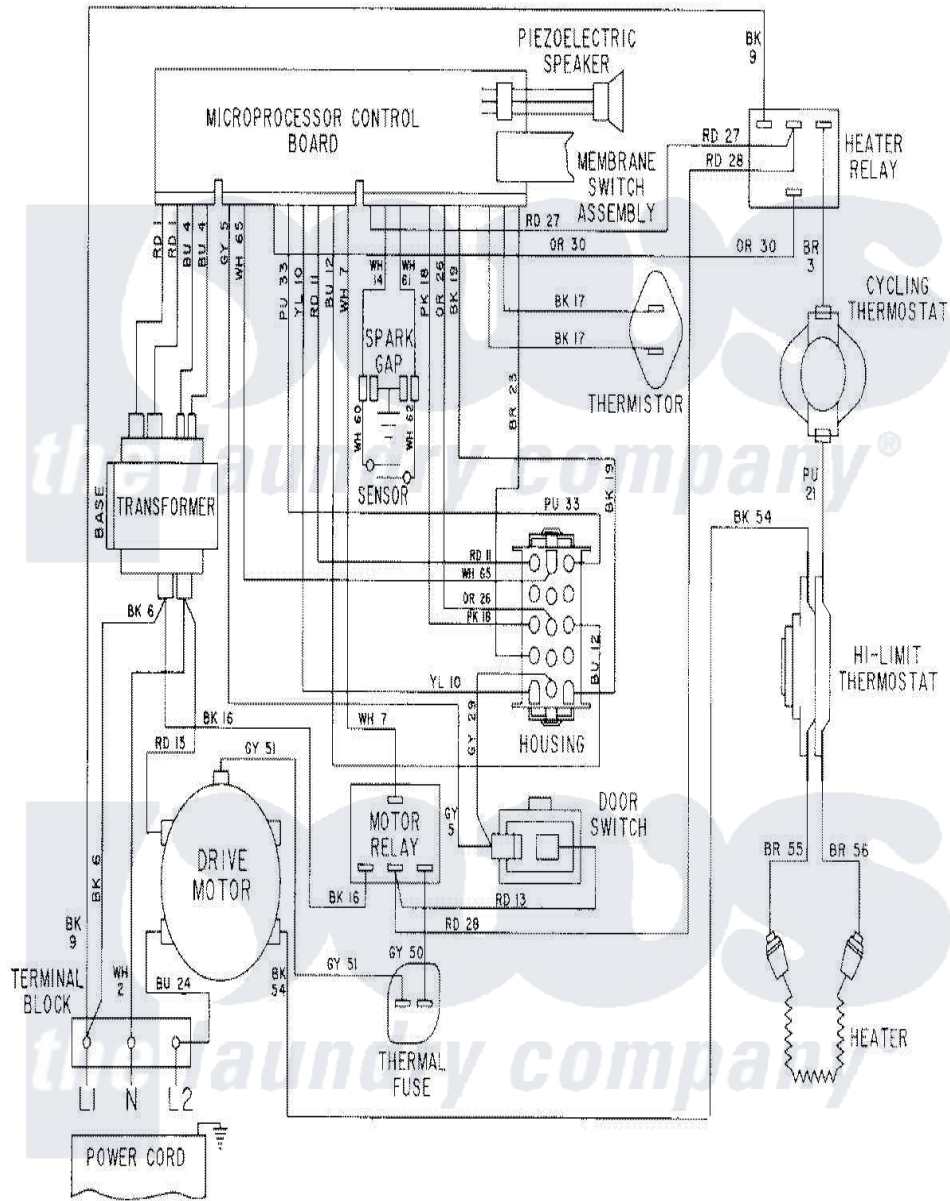

Maytag LSE9904ADL 17 - WIRING INFORMATION-LSE9904ADx (DRYER)

Maytag Residential Maytag LSE9904ADL Stacked Washer and Dryer Parts Diagram 17 - WIRING INFORMATION-LSE9904ADx (DRYER)
 Click on the part number to view part

Item	Original Part Number	Replaced By	Status	Part Description
NI	15001290		Not Available	WIRING INFORMATION
"	15001361		Not Available	WIRING INFORMATION