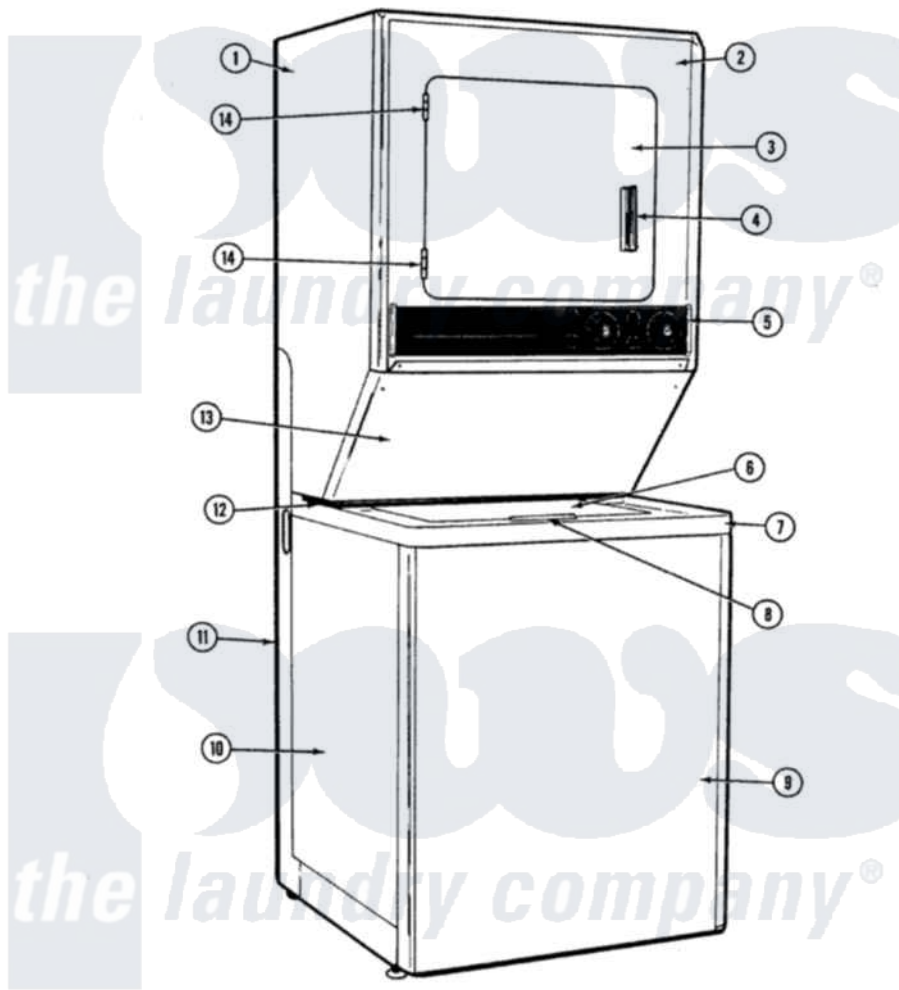

Maytag LSG7800 08 - FRONT VIEW

SECTION: FRONT VIEW
MODEL: SE7800 S67800

Issue Date: 12/90

2

Maytag [Residential Maytag LSG7800 Stacked Washer and Dryer Parts](#) Parts Diagram 08 - FRONT VIEW
Click on the part number to view part

Item	Original Part Number	Replaced By	Status	Part Description
1	308055L		Not Available	CABINET (ALM)
2	315261L		Not Available	FRONT PANEL (ALMOND)
3	314475L			Panel, Outer Door
4	314476		Not Available	HANDLE, DOOR
5	308038		Not Available	CONTROL PANEL
6	215251L			Lid-Almond----NA
7	207579L		Not Available	TOP COVER (ALMOND)
8	206667			Handle With Nuts
9	207205L	22002651		Panel, Front
10	207207L		Not Available	CABINET ALM----NA
11	306110L	33002516		Stand, Dryer
12	215245L		Not Available	BRIDGE FOR TOP COVER ALMOND
13	306072L		Not Available	ACCESS PANEL-ALMOND----NA
14	Y304577	33001230		Hinge, Door