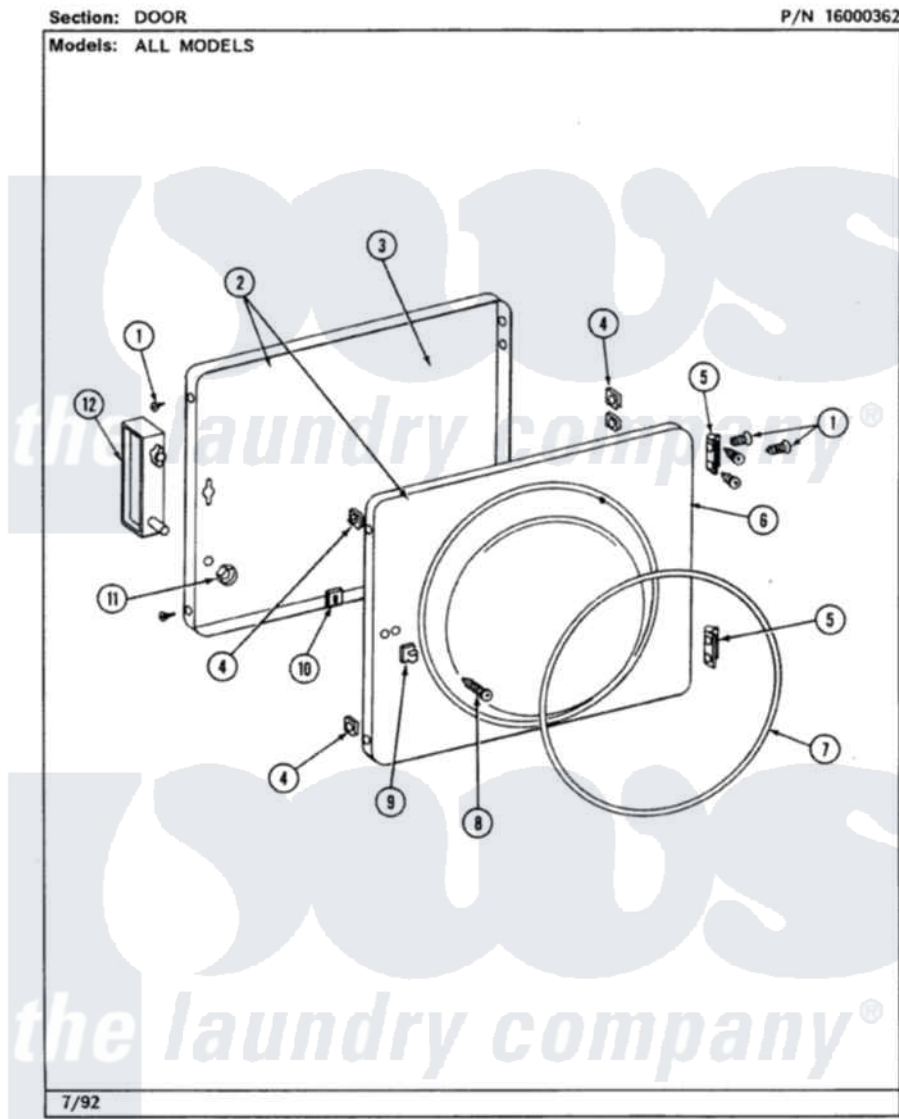

Maytag LSG7800AAE 07 - DOOR (LSG7800AAE)

8

Maytag [Residential Maytag LSG7800AAE Stacked Washer and Dryer Parts](#) Parts Diagram 07 - DOOR (LSG7800AAE)
Click on the part number to view part

Item	Original Part Number	Replaced By	Status	Part Description
1	Y314062			Screw, Door Hinge And Panel
2	306669		Not Available	DOOR, S1000
3	314475			Panel, Outer Door
4	Y313910			Clip, Door Liner To Outer Panel
5	Y304577	33001230		Hinge, Door
6	306676		Not Available	INNER DOOR WITH KNOB
7	314077			Door Seal
8	312960	489355		Screw, 8 X 1/2
9	306436			Door Latch Kit--W
10	Y313911			Door Strike Retainer
11	214872			Palnut, End Cap Note: Nut, Lamp Holder
12	315425		Not Available	HANDLE, DOOR