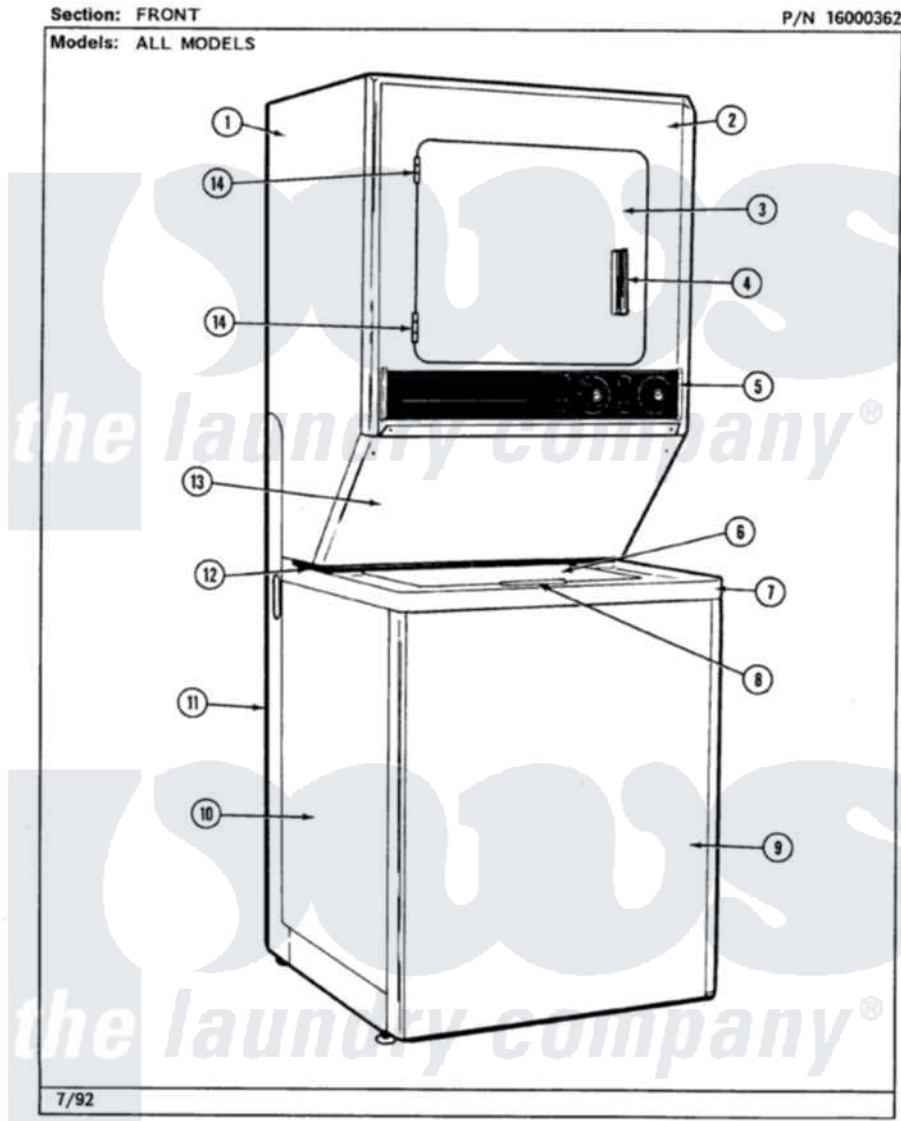

Maytag LSG7800AAE 08 - FRONT (LSG7800AAE)

2

Maytag Residential Maytag LSG7800AAE Stacked Washer and Dryer Parts Parts Diagram 08 - FRONT (LSG7800AAE)
 Click on the part number to view part

Item	Original Part Number	Replaced By	Status	Part Description
1	308055			Cabinet
2	315261		Not Available	FRONT PANEL (WHITE)
3	314475			Panel, Outer Door
4	315425		Not Available	HANDLE, DOOR
5	308454	3149401		Switch-Inf
6	215251		Not Available	LID-WHITE
7	207579		Not Available	TOP COVER (WHITE)
8	216058		Not Available	HANDLE FOR LID
9	207205			Panel, Front
10	207207		Not Available	CABINET WHT
11	Y306110			Stand, Dryer
12	215245		Not Available	BRIDGE FOR TOP COVER NA
13	306072		Not Available	ACCESS PANEL-WHITE
14	Y304577	33001230		Hinge, Door