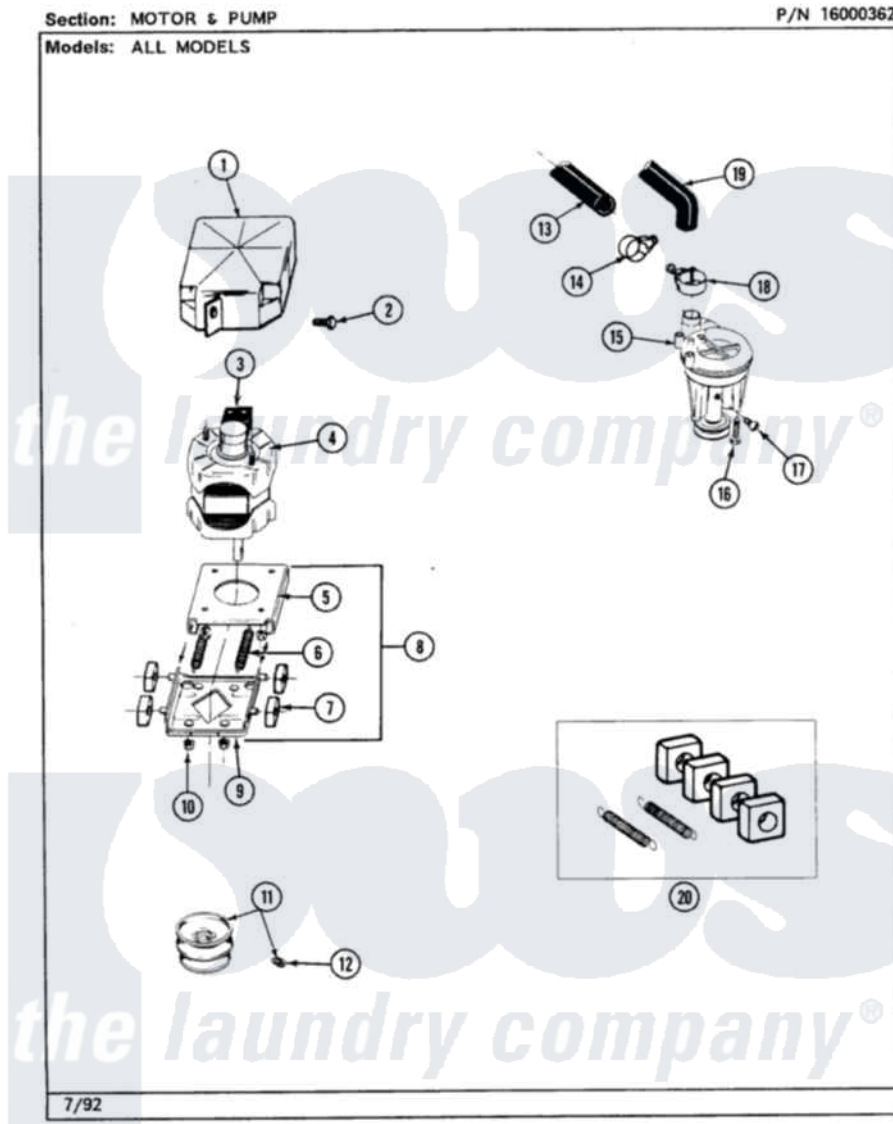

# Maytag LSG7800AAE 12 - MOTOR & PUMP (LSG7800AAE)

36

Maytag Residential Maytag LSG7800AAE Stacked Washer and Dryer Parts Parts Diagram 12 - MOTOR & PUMP (LSG7800AAE)

[Click on the part number to view part](#)

Item	Original Part Number	Replaced By	Status	Part Description
1	<a href="#">215098</a>			Shield, Motor
2	213121	<a href="#">3400111</a>		Screw, 12-14 X 5/8
3	205133		Not Available	(PROD. IDNo. 2-1664-8 & 2-5463)
"	205132		Not Available	SWITCH, MOTOR EXTERNAL START No.201664-14,205463-4 & 201800-4
"	206505		Not Available	PROD. No.201664-15, & No.205463-3.
4	201805	<a href="#">12002351</a>		Motor-Drve
5	<a href="#">214956</a>			Motor Mount Assembly
6	<a href="#">202718</a>			Springs, Tension
7	204998	<a href="#">205000</a>		Roller And Spring Kit 4+Spr
9	<a href="#">205908</a>			Motor Mount Assembly
10	Y311426	<a href="#">3400029</a>		Nut, Adapter Plate
11	200816	<a href="#">6-2008160</a>		Pulley- MO
12	<a href="#">Y053241</a>			Set Screw, Motor Pulley

13	215365	<a href="#">22001448</a>	Hose, Pump
14	200461	<a href="#">285655</a>	Clamp, Hose
15	202203	<a href="#">6-2022030</a>	Pump As Pa
16	<a href="#">211880</a>		Screw, HeX Head No.10 X 1/2 Inc
17	Y015408	<a href="#">22003235</a>	Screw, Bearing Insert
18	202574	<a href="#">3367052</a>	Clamp, Hose
19	<a href="#">213045</a>		Hose, Outer Tub Part Not Used
20	<a href="#">205000</a>		Roller And Spring Kit 4+Spr