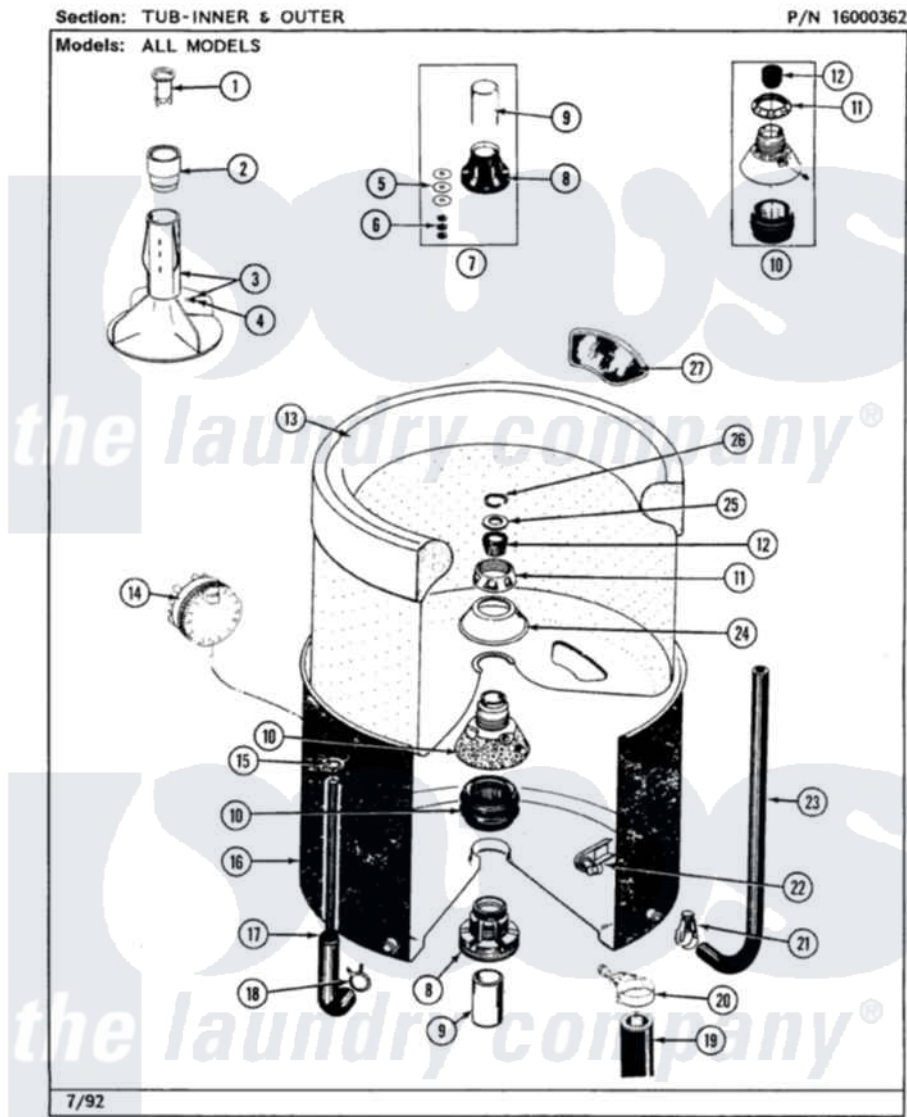

Maytag LSG7800AAE 16 - TUB-INNER & OUTER (LSG7800AAE)

28

Maytag [Residential Maytag LSG7800AAE Stacked Washer and Dryer Parts](#) Parts Diagram 16 - TUB-INNER & OUTER (LSG7800AAE)

[Click on the part number to view part](#)

Item	Original Part Number	Replaced By	Status	Part Description
1	215733			Dispensing Cup
2	215721			Dispensing Cap
3	207538			Agitator W/Lock Screw
4	206478		Not Available	SCREW & WASHER FOR AGITATOR
5	211100			Washer, Outer Tub
6	Y054867			Washer, Lock
7	204013	6-2040130		Tub Bearin
8	200824	6-2040130		Tub Bearin
9	211130			Bearing Liner, Tub Bearing
10	204012	6-2095720		Mounting S
11	211047	6-2110472		Nut- Clamp
12	Y0A4298	6-0A57420		Seal- Agitator
13	207830		Not Available	INNER TUB W/PLUG
14	207787	12002304		Switch-WL
15	410296	596669		Clamp, Manifold

16	206405		Outer Tub
17	215258	22001616	Tube, Air
18	211641		Clamp, 1-1/16"
19	213045		Hose, Outer Tub Part Not Used
20	200900	616099	Clamp
21	205161	489503	Clamp
22	214434		Spout, Deflector
23	214495		Tube, Inlet To Tub
24	211210		Washer, Clamping Nut
25	Y015666		Washer, Retaining -
26	Y015667		Retaining Ring
27	207219		Filter, Self-Cleaning